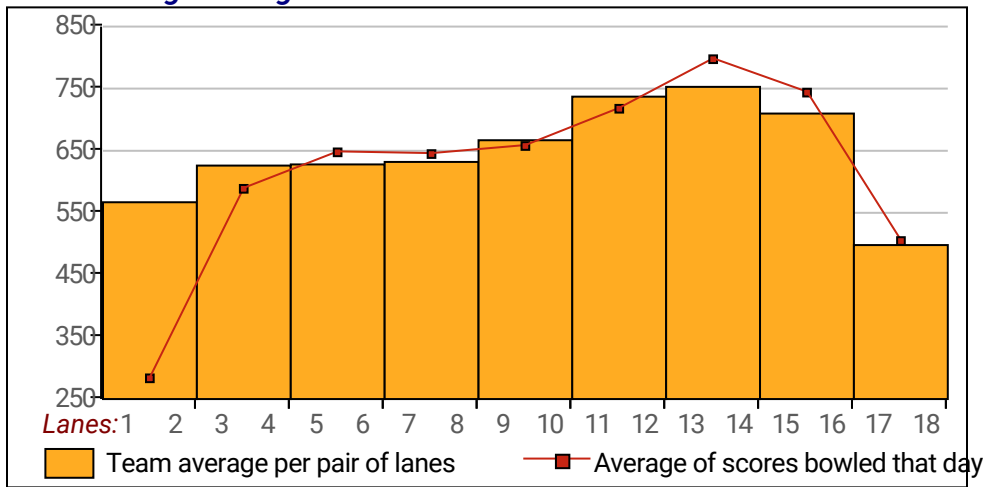

Team Average vs Avg of Scores