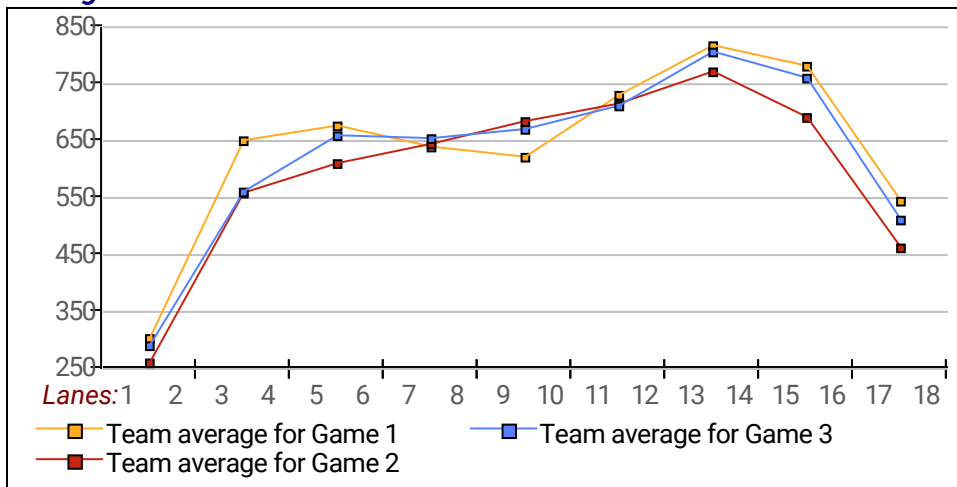

Average of Scores for Each Game