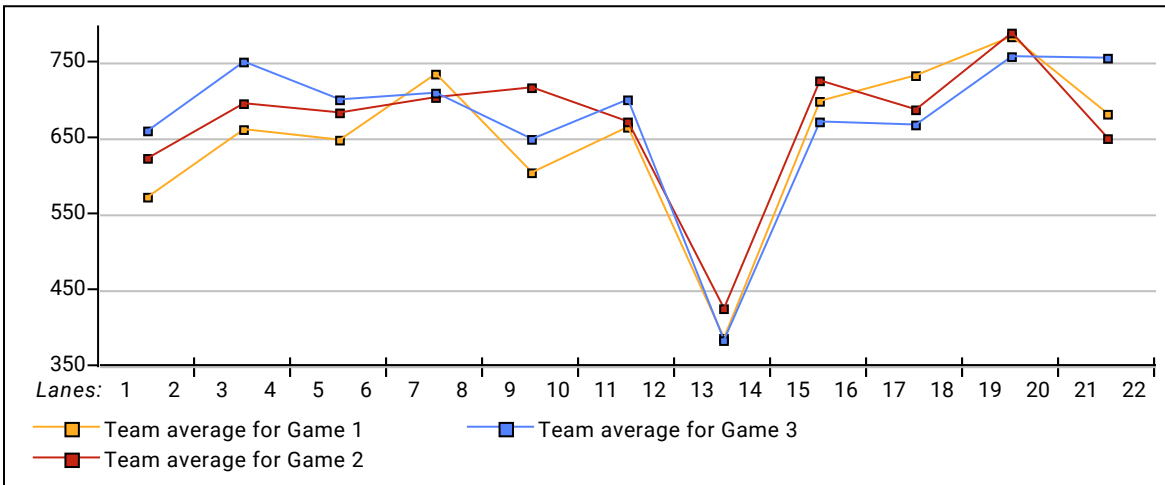

Average of Scores for Each Game