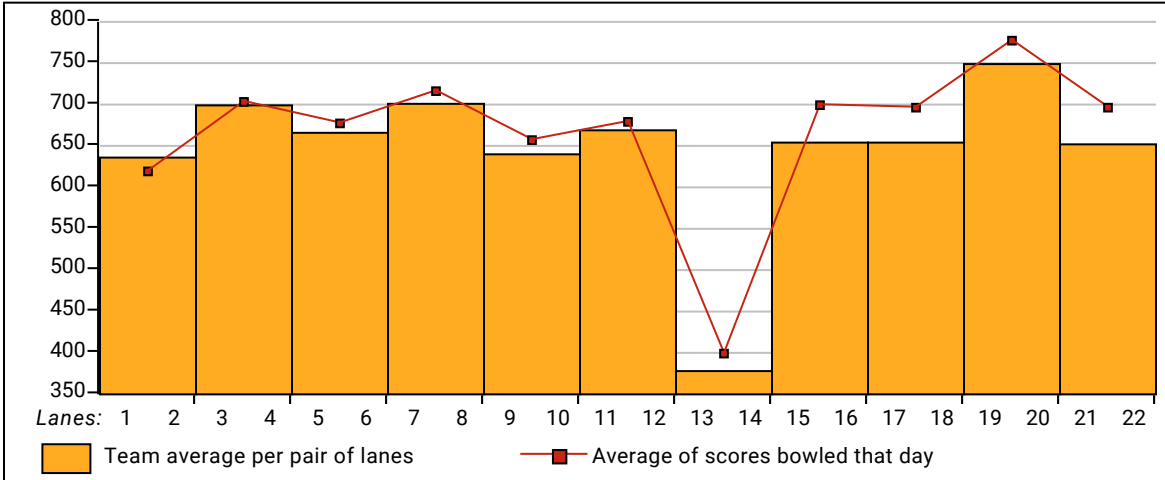

Friday 10:00 am

Lanes 1 - 22

Team Average vs Avg of Scores