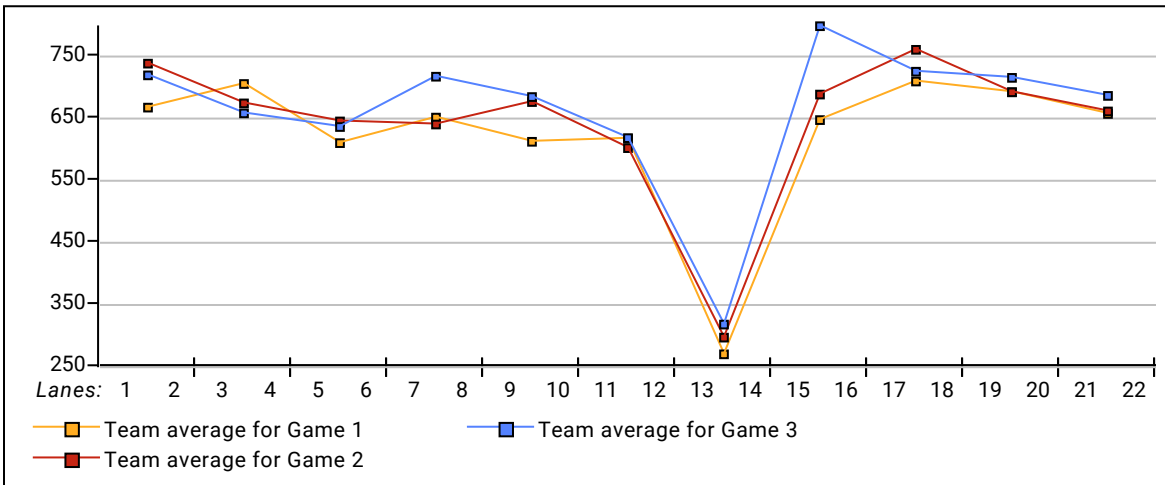

Average of Scores for Each Game