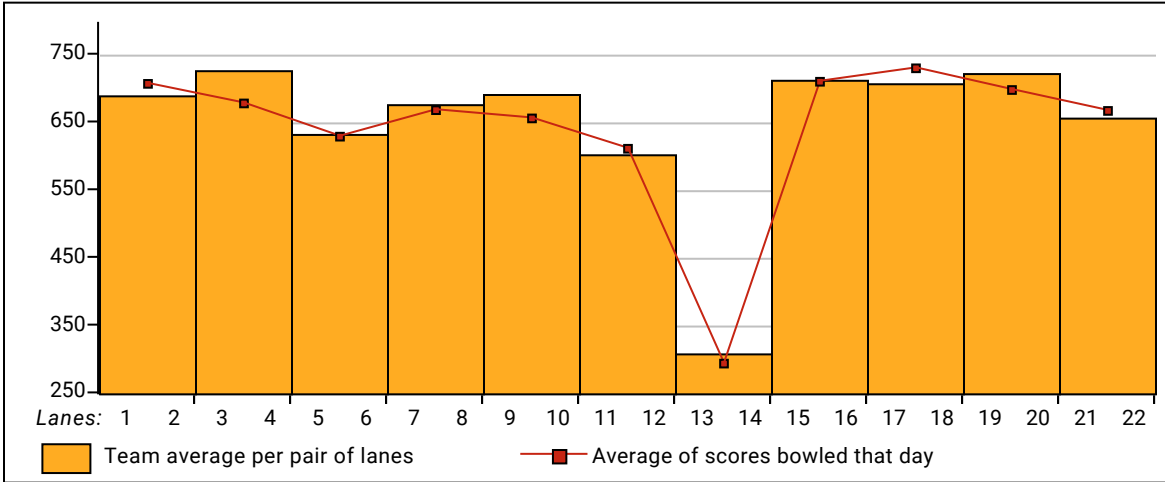

Team Average vs Avg of Scores