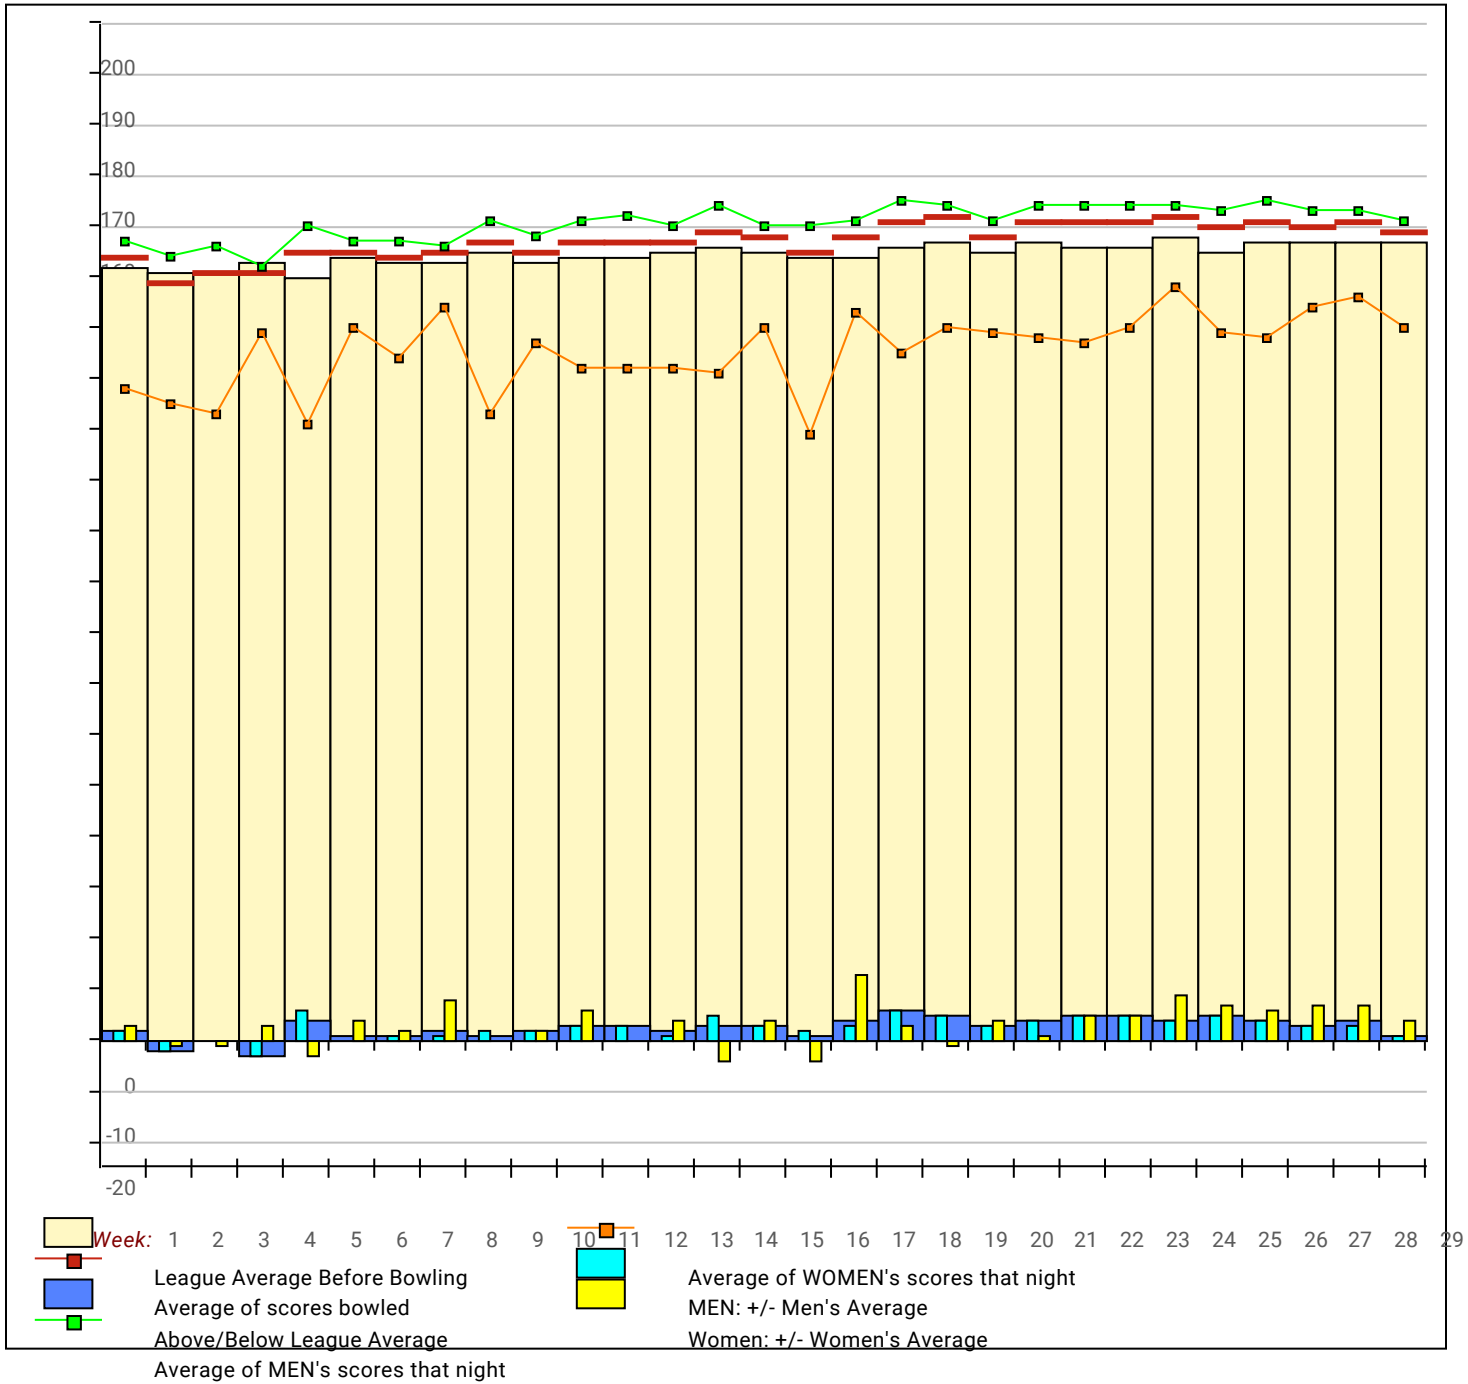

Capital Area Match Point

Tuesday 7:20 pm

Lanes 1 - 48

Capital Area Match Point

Tuesday 7:20 pm

Lanes 1 - 48

This Week's Statistics

	Over All	Men	Women
How many people bowled	128	111	17
Number of games bowled	383	333	50
Actual average of week's scores	158.67	161.46	140.08
How many games above average	184	155	29
How many games below average	191	170	21
Pins above/below average per game	1.48	1.14	3.78
How many people raised average by this amount	64	52	12
How many people went down by this amount	0.54	0.57	0.39
How many people went down by this amount	64	59	5
How many people went down by this amount	-0.49	-0.48	-0.59
League average before bowling	157.47	160.80	135.71
League average after bowling	157.49	160.81	135.81
Change in league average	0.02	0.01	0.10
800s	--	--	--
775s	--	--	--
750s	1	1	--
725s	1	1	--
700s	--	--	--
675s	1	1	--
650s	1	1	--
625s	3	3	--
600s	6	6	--
575s	6	5	1
550s	9	9	--
525s	10	7	3
500s	12	12	--
475s	20	19	1
450s	9	7	2
425s	10	10	--
400s	7	7	--
below 400	32	22	10
300s	1	1	--
275s	1	1	--
250s	3	3	--
225s	14	14	--
200s	36	33	3
175s	64	57	7
150s	105	96	9
125s	83	70	13
100s	55	43	12
below 100	21	15	6