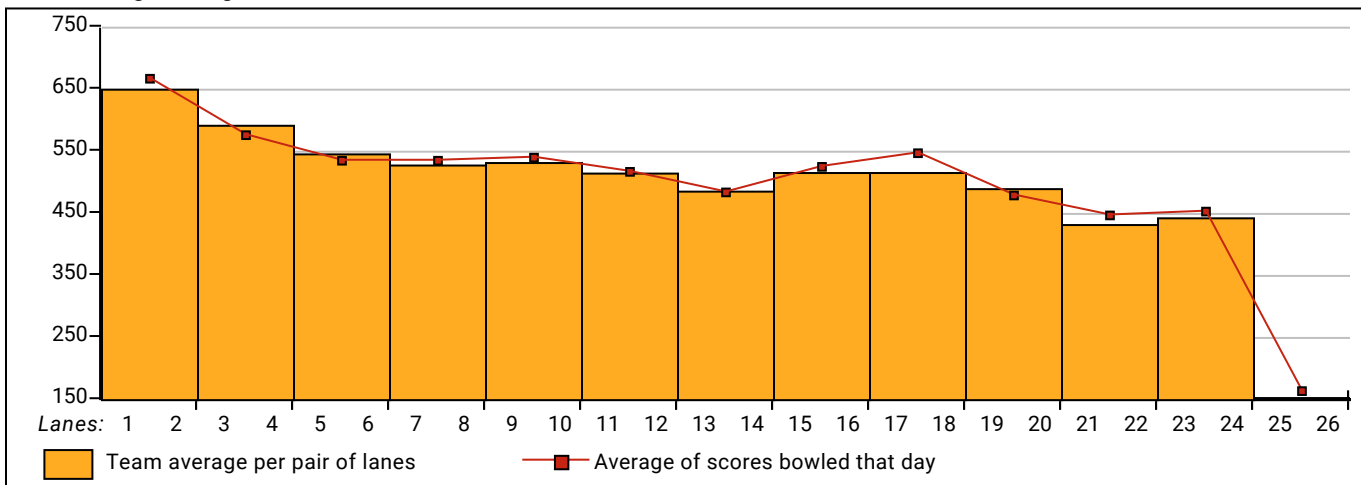

Team Average vs Avg of Scores