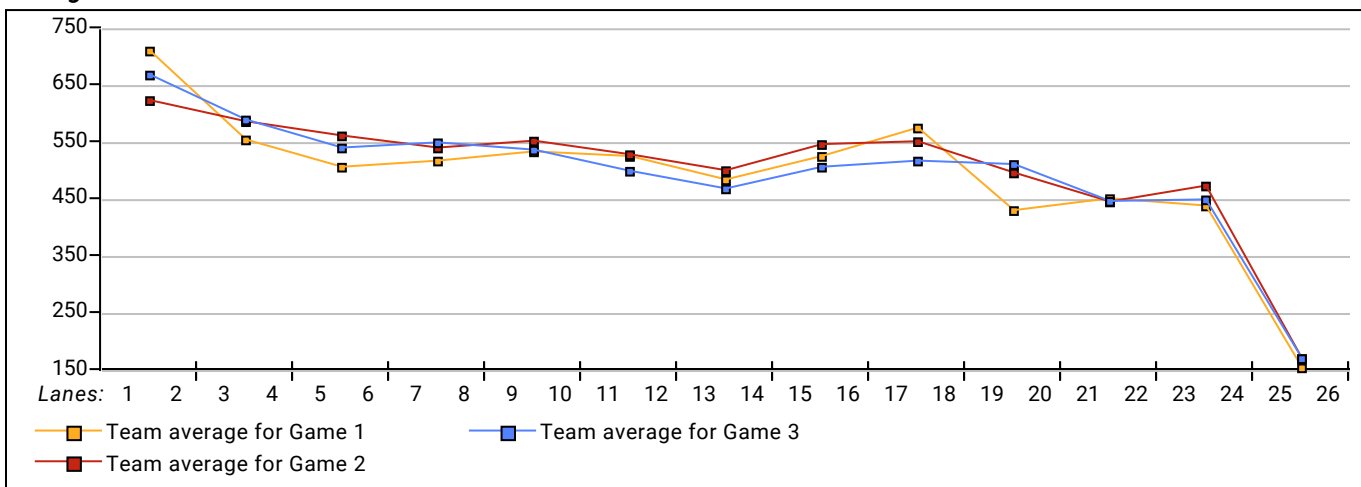

Average of Scores for Each Game