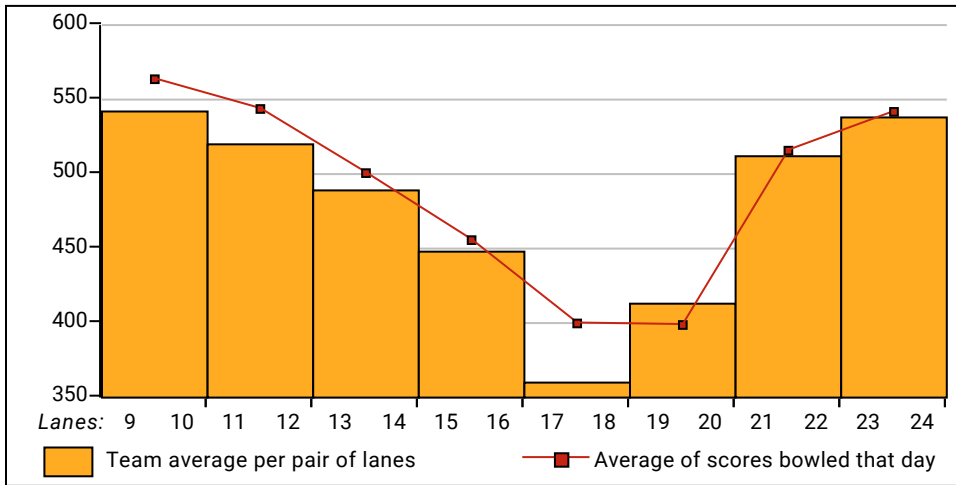

Team Average vs Avg of Scores