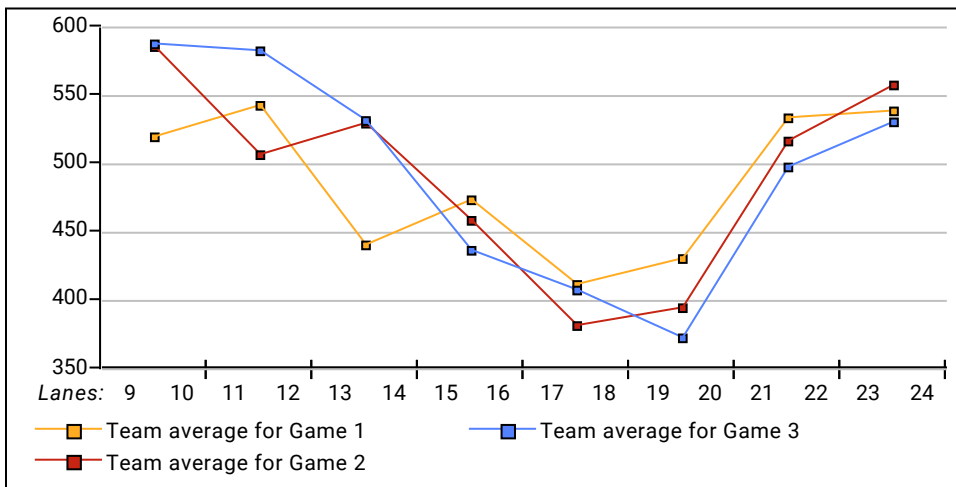

Average of Scores for Each Game