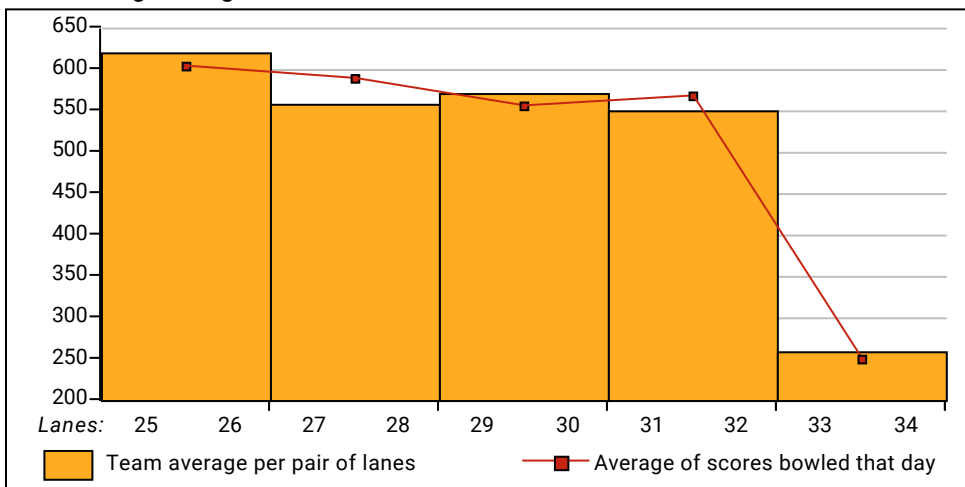

Team Average vs Avg of Scores