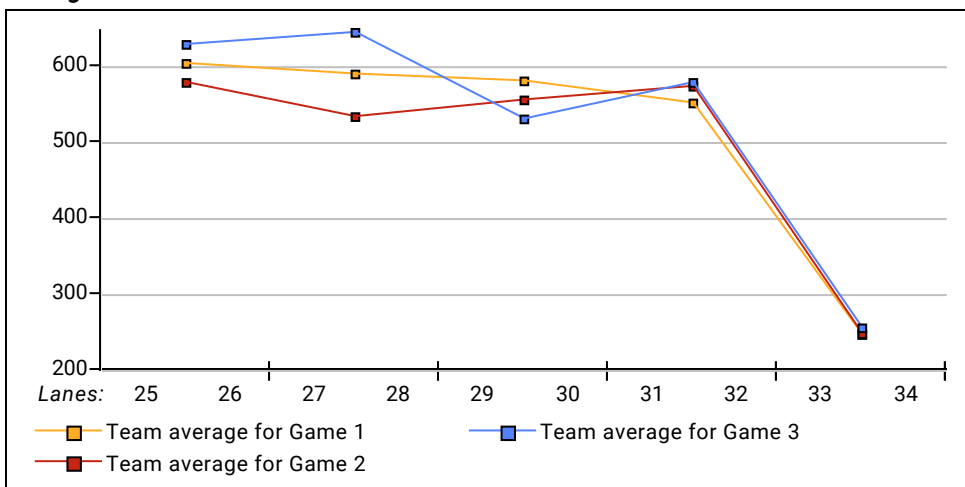

Average of Scores for Each Game