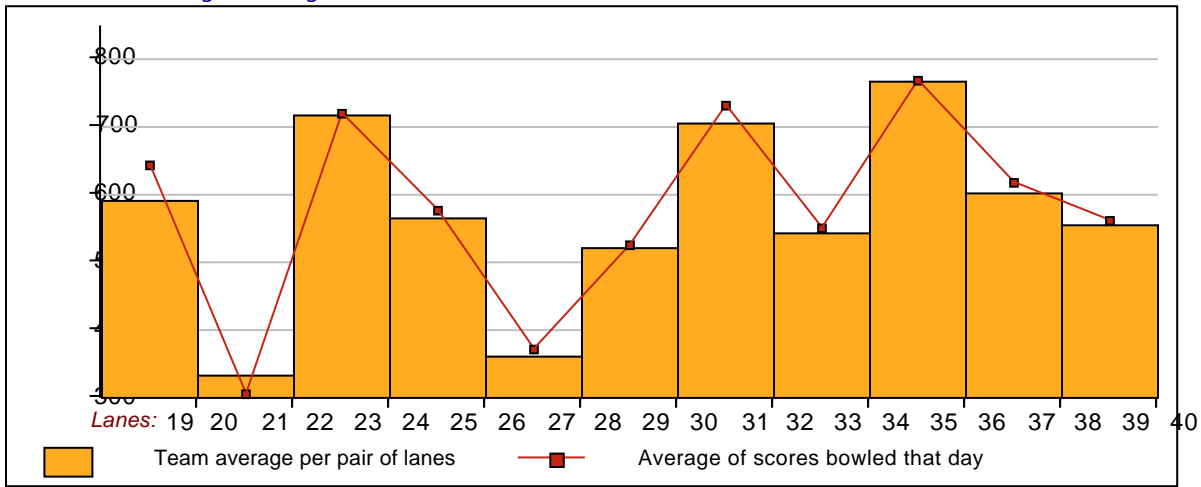

Team Average vs Avg of Scores