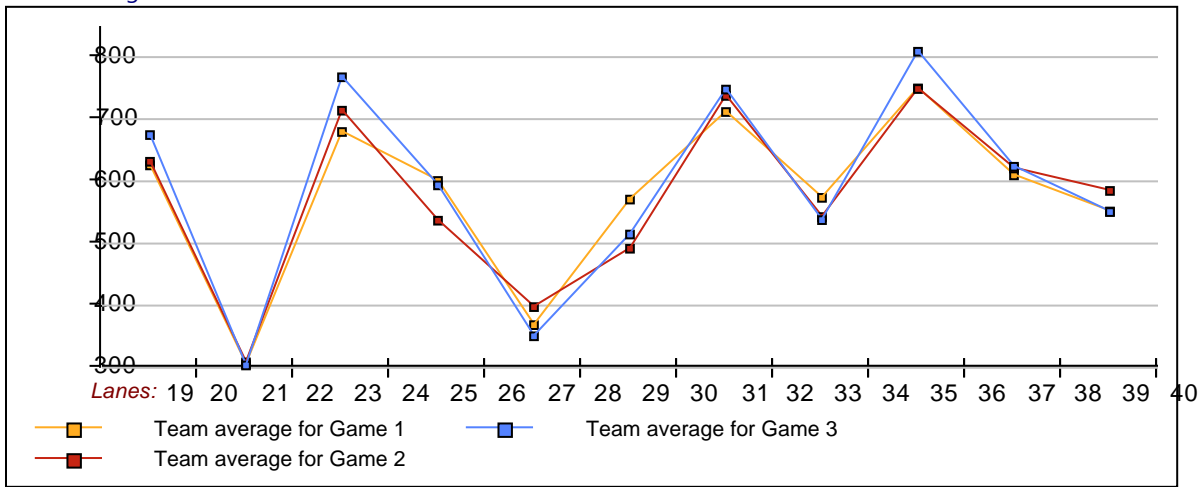

Average of Scores for Each Game