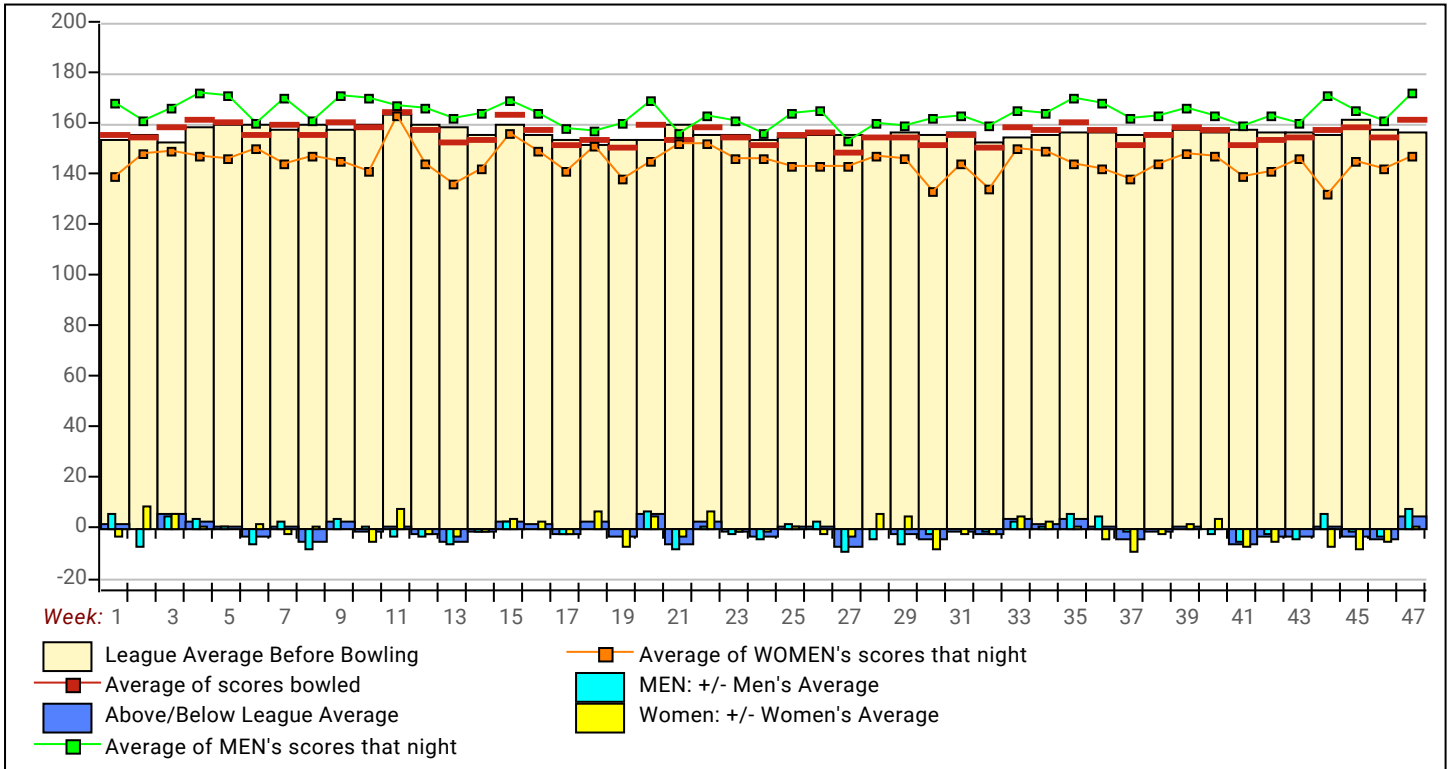

High match Points: All Members of This League

Men				Women			
Name	Points Won	Points Lost	%Won	Name	Points Won	Points Lost	%Won
1 Hayden Rowe	105.5	78.5	57.34%	11 Peter Rennie	81.0	107.0	43.09%
2 Brodie Hayes	102.0	86.0	54.26%	12 Jordan Scotney	79.5	88.5	47.32%
3 Craig Corcoran	98.5	85.5	53.53%	13 Don (LH) Scherrenberg	79.5	52.5	60.23%
4 Robert Knight	95.0	77.0	55.23%	14 Shayne Pin	76.0	80.0	48.72%
5 Ben Madden	91.5	88.5	50.83%	15 Cameron Melano	44.5	35.5	55.63%
6 Jayden Leming	90.0	50.0	64.29%	16 Don Scherrenberg	31.0	20.0	60.78%
7 Neil Baker	88.5	95.5	48.10%	17 Ethan Rowe	16.0	8.0	66.67%
8 Peter Caldwell	88.0	84.0	51.16%	18 ZAC	3.0	13.0	18.75%
9 Jackson Pinkney	84.5	99.5	45.92%	19 Cameron Scerri	3.0	1.0	75.00%
10 Paul Davis	82.5	93.5	46.88%	20 David Bell	1.0	3.0	25.00%

Women				Men			
Name	Points Won	Points Lost	%Won	Name	Points Won	Points Lost	%Won
1 Kayla Caldwell	108.0	80.0	57.45%	6 Amy Brooking	85.0	95.0	47.22%
2 Shelly Knight	90.0	74.0	54.88%	7 Allana Davis	82.5	93.5	46.88%
3 Chloe Hodge	89.0	75.0	54.27%	8 Ashleigh Leming	80.5	79.5	50.31%
4 Mia Murrell	87.0	92.0	48.60%	9 Lisa Baker	73.5	110.5	39.95%
5 Karnie Taylor	85.0	85.0	50.00%	10 Amanda Rowe	6.0	10.0	37.50%

Thanks for bowling! We hope you had a good time. See you next season!

League Average Week-by-Week