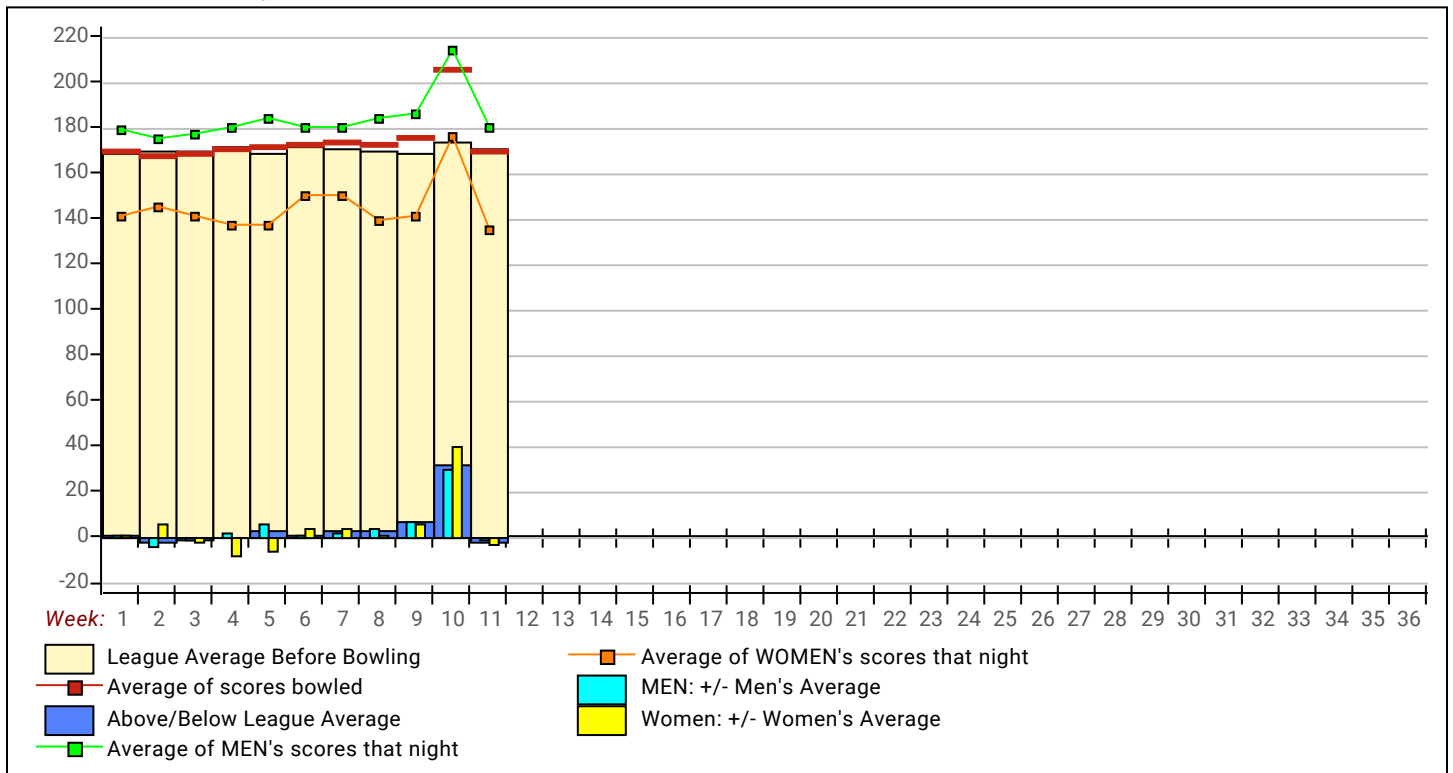

League Average Week-by-Week

This Week's Statistics

	<u>Over All</u>	<u>Men</u>	<u>Women</u>
How many people bowled	54	42	12
Number of games bowled	161	126	35
Actual average of week's scores	169.84	179.55	134.89
How many games above average	76	57	19
How many games below average	82	67	15
Pins above/below average per game	-1.30	-0.88	-2.83
How many people raised average	27	20	7
by this amount	1.90	2.12	1.28
How many people went down	27	22	5
by this amount	-2.62	-2.54	-2.98
League average before bowling	171.36	180.88	138.04
League average after bowling	171.00	180.56	137.54
Change in league average	-0.36	-0.32	-0.50
800s	--	--	--
775s	--	--	--
750s	1	1	--
725s	1	1	--
700s	--	--	--
675s	2	2	--
650s	--	--	--
625s	2	2	--
600s	4	4	--
575s	3	3	--
550s	5	5	--
525s	3	3	--
500s	7	7	--
475s	8	7	1
450s	7	4	3
425s	1	--	1
400s	1	--	1
below 400	9	3	6
300s	--	--	--
275s	--	--	--
250s	3	3	--
225s	12	12	--
200s	20	20	--
175s	37	32	5
150s	36	35	1
125s	34	17	17
100s	17	6	11
below 100	2	1	1