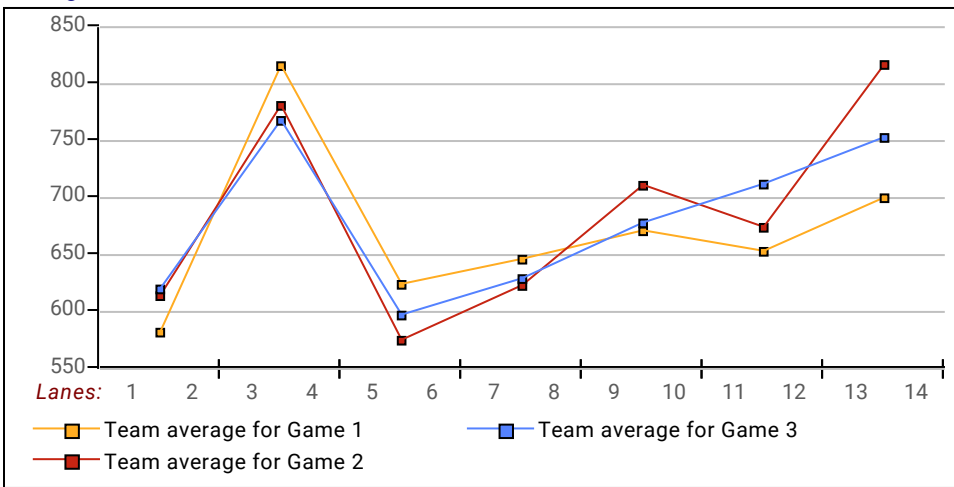

Average of Scores for Each Game