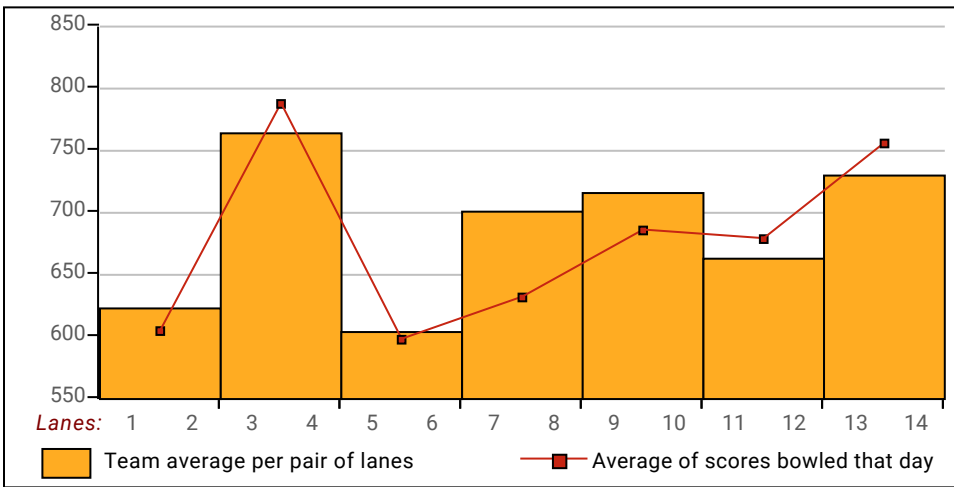

Team Average vs Avg of Scores