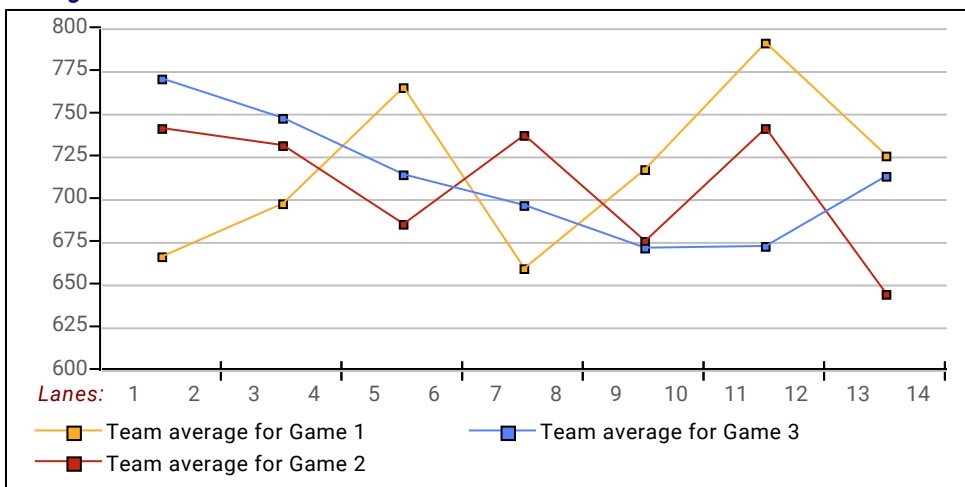

Average of Scores for Each Game