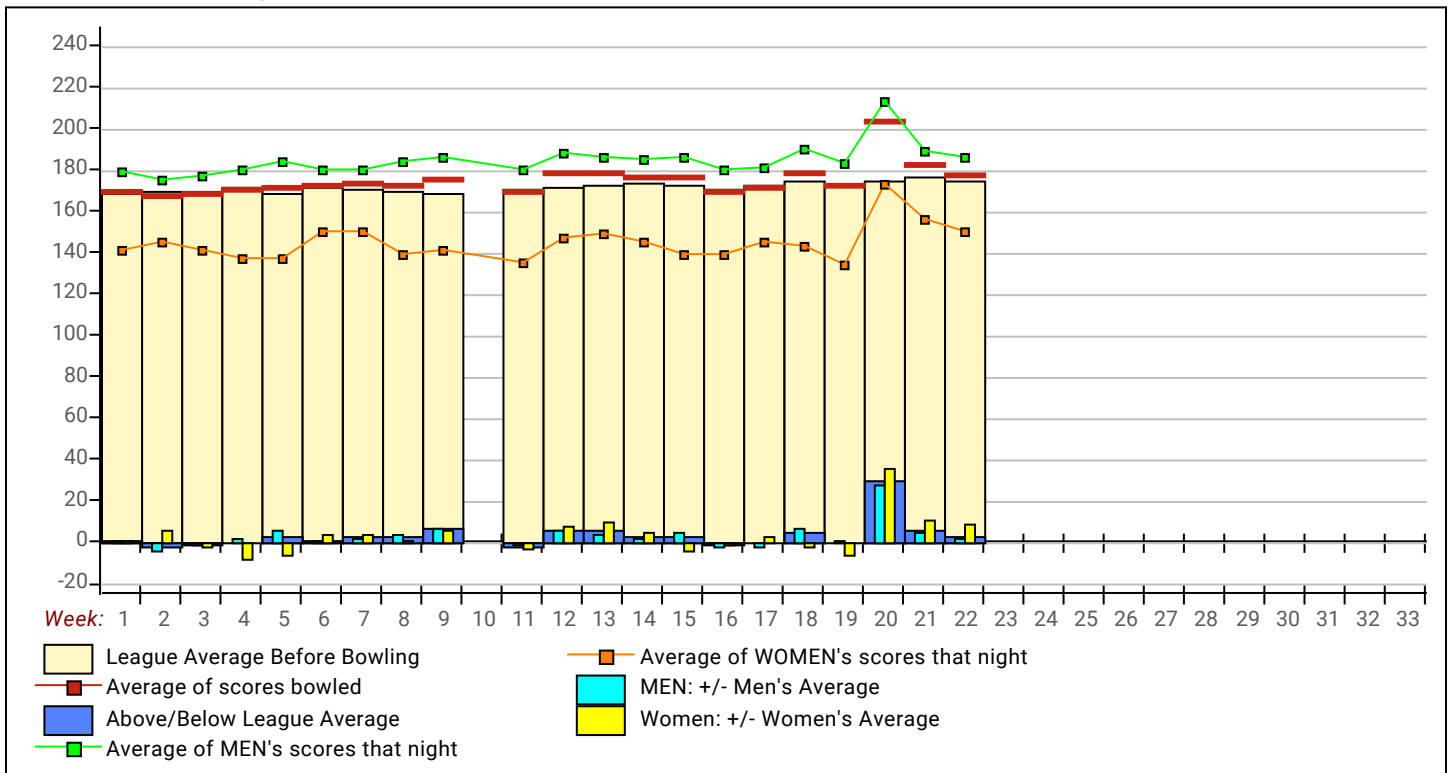

League Average Week-by-Week

This Week's Statistics

	<u>Over All</u>	<u>Men</u>	<u>Women</u>
How many people bowled	56	44	12
Number of games bowled	168	132	36
Actual average of week's scores	178.11	185.90	149.56
How many games above average	93	71	22
How many games below average	73	60	13
Pins above/below average per game	3.68	2.20	9.14
How many people raised average	34	24	10
by this amount	1.07	1.25	0.64
How many people went down	22	20	2
by this amount	-0.83	-0.89	-0.18
League average before bowling	174.88	184.12	141.02
League average after bowling	175.21	184.40	141.52
Change in league average	0.32	0.28	0.50
800s	--	--	--
775s	--	--	--
750s	--	--	--
725s	--	--	--
700s	1	1	--
675s	--	--	--
650s	3	3	--
625s	5	5	--
600s	9	8	1
575s	5	5	--
550s	3	3	--
525s	8	8	--
500s	3	2	1
475s	3	1	2
450s	5	3	2
425s	4	2	2
400s	1	--	1
below 400	6	3	3
300s	--	--	--
275s	--	--	--
250s	3	3	--
225s	17	17	--
200s	29	26	3
175s	39	35	4
150s	42	33	9
125s	25	13	12
100s	11	3	8
below 100	2	2	--