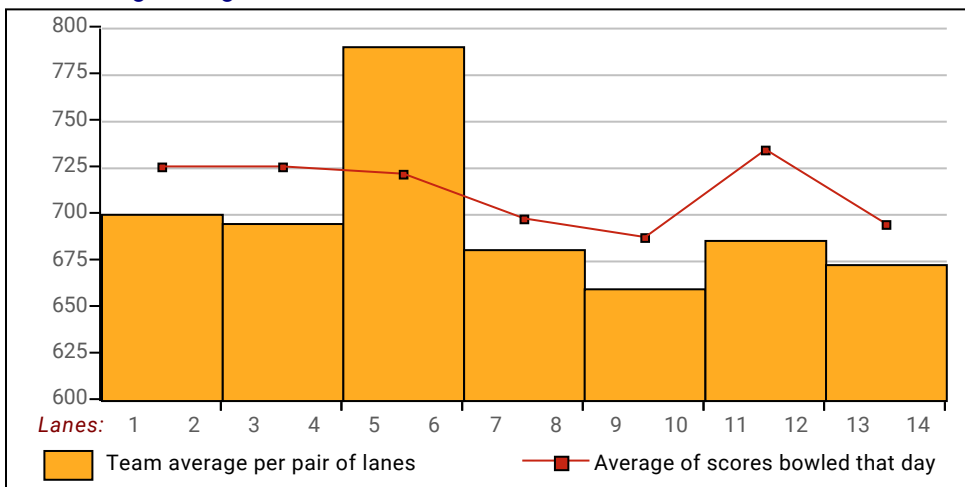

Team Average vs Avg of Scores