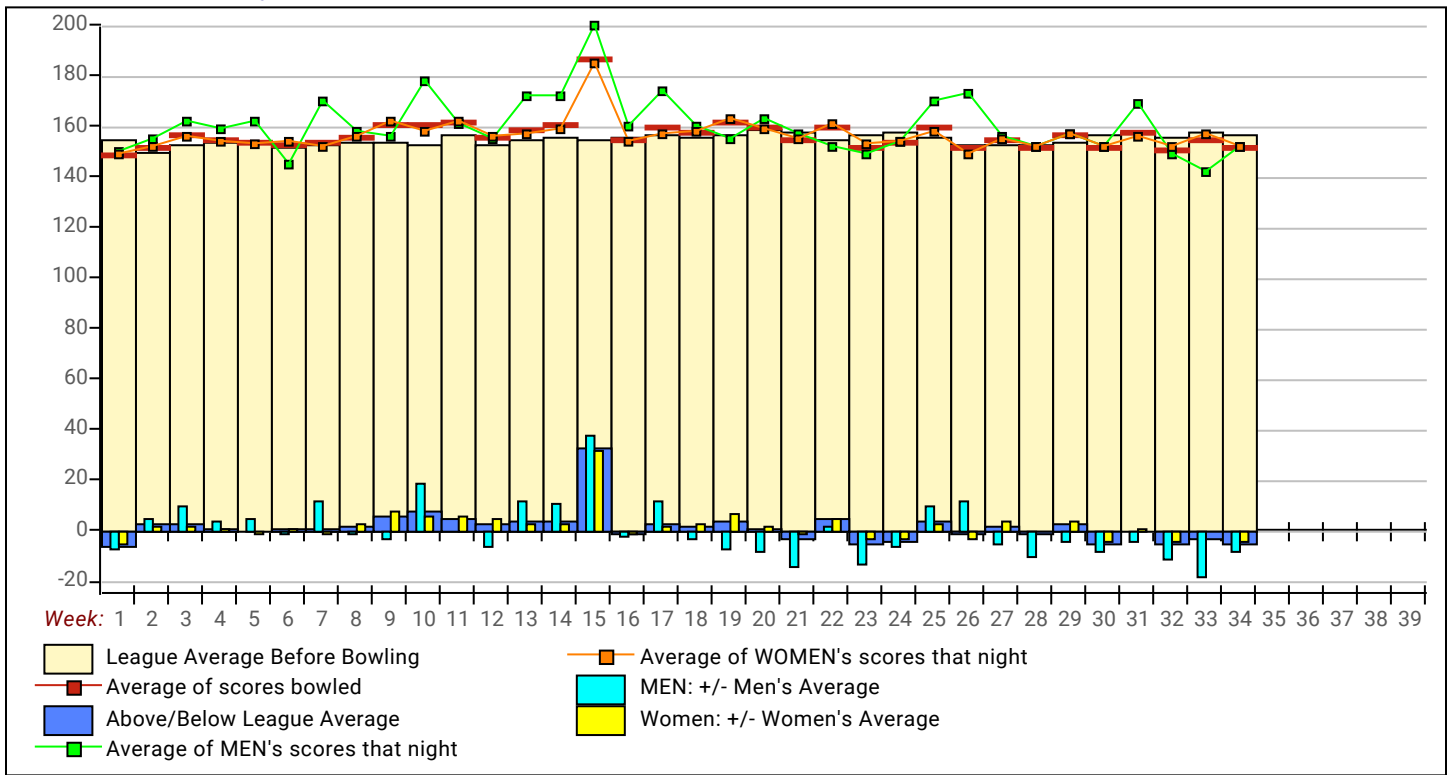

League Average Week-by-Week

This Week's Statistics

	<u>Over All</u>	<u>Men</u>	<u>Women</u>
How many people bowled	27	4	23
Number of games bowled	81	12	69
Actual average of week's scores	152.16	151.50	152.28
How many games above average	36	4	32
How many games below average	45	8	37
Pins above/below average per game	-4.17	-7.50	-3.59
How many people raised average	9	1	8
by this amount	0.29	0.17	0.31
How many people went down	18	3	15
by this amount	-0.35	-0.40	-0.34
League average before bowling	156.82	159.68	156.33
League average after bowling	156.69	159.42	156.21
Change in league average	-0.14	-0.26	-0.12
800s	--	--	--
775s	--	--	--
750s	--	--	--
725s	--	--	--
700s	--	--	--
675s	1	--	1
650s	--	--	--
625s	--	--	--
600s	--	--	--
575s	--	--	--
550s	4	2	2
525s	1	--	1
500s	2	--	2
475s	2	--	2
450s	2	--	2
425s	6	--	6
400s	2	--	2
below 400	7	2	5
300s	--	--	--
275s	--	--	--
250s	1	--	1
225s	1	1	--
200s	6	2	4
175s	15	1	14
150s	16	1	15
125s	22	2	20
100s	18	5	13
below 100	2	--	2