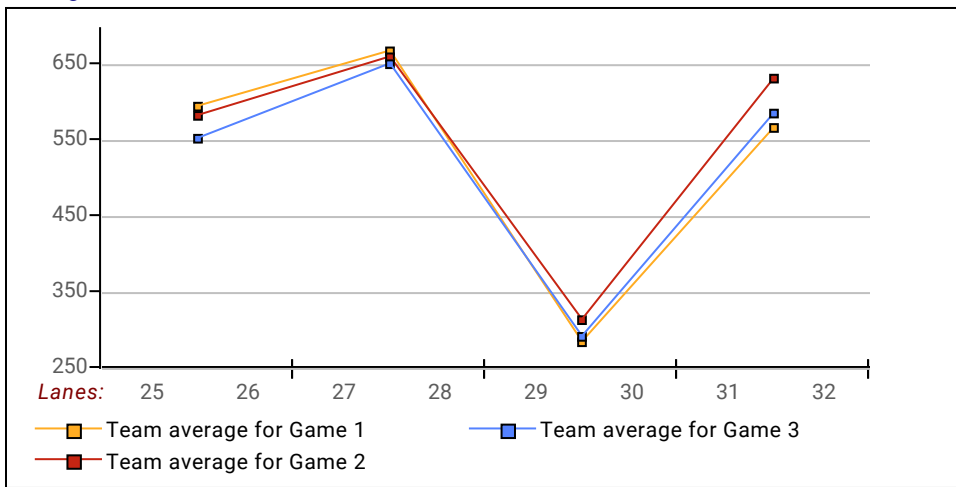

Average of Scores for Each Game