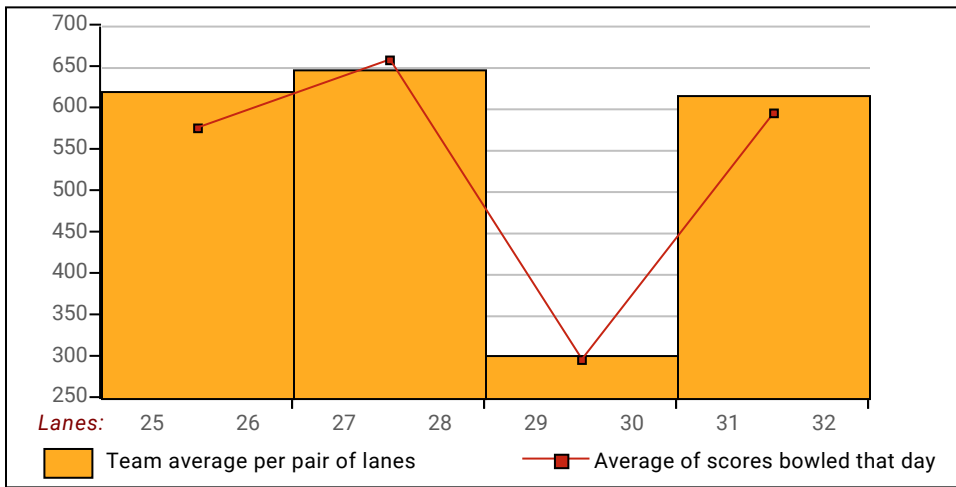

Team Average vs Avg of Scores