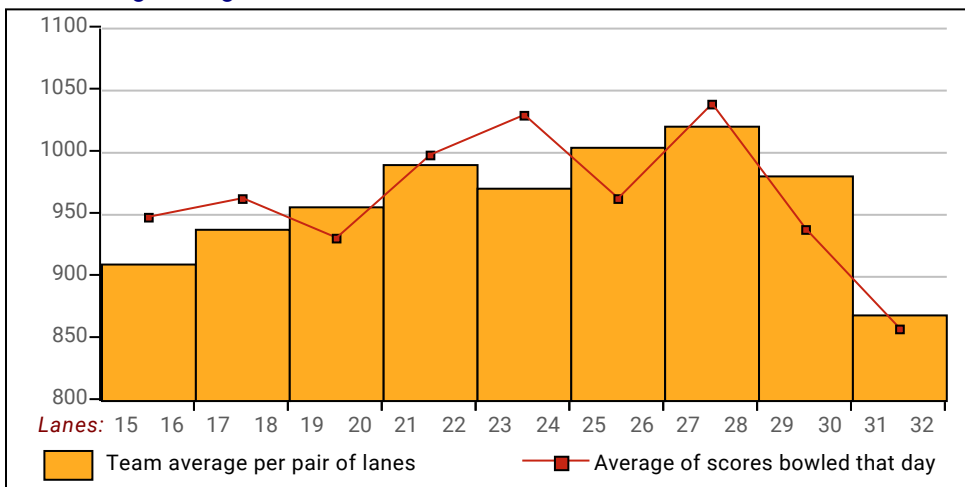

Team Average vs Avg of Scores