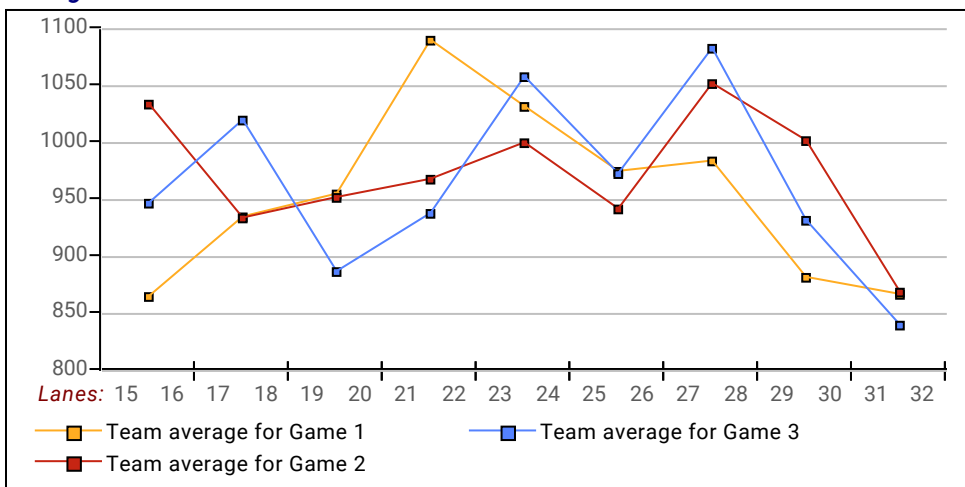

Average of Scores for Each Game