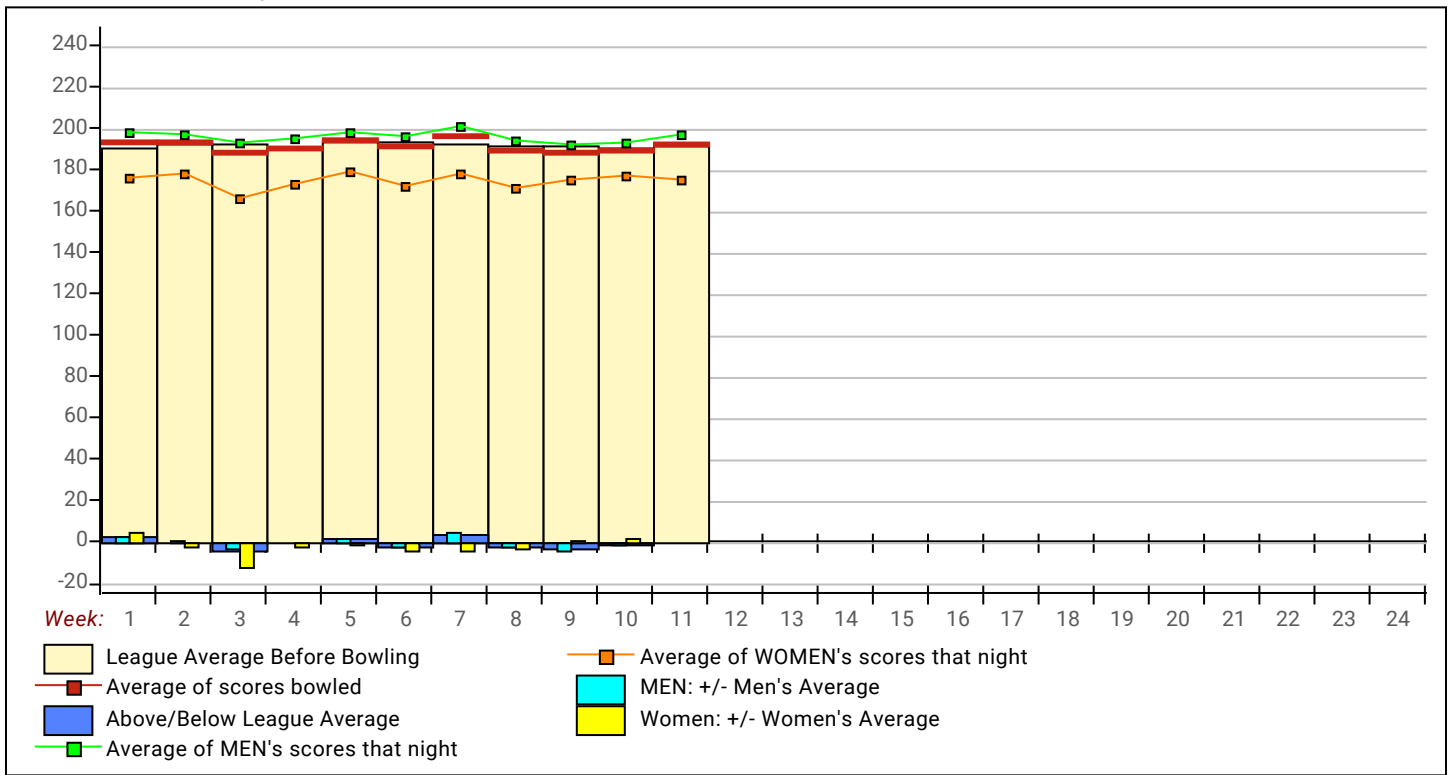

League Average Week-by-Week

This Week's Statistics

	<u>Over All</u>	<u>Men</u>	<u>Women</u>
How many people bowled	89	73	16
Number of games bowled	267	219	48
Actual average of week's scores	192.75	196.57	175.33
How many games above average	132	107	25
How many games below average	131	109	22
Pins above/below average per game	0.78	0.95	0.02
How many people raised average	45	37	8
by this amount	1.57	1.66	1.12
How many people went down	44	36	8
by this amount	-1.93	-1.44	-4.11
League average before bowling	192.44	196.10	175.73
League average after bowling	192.28	196.23	174.23
Change in league average	-0.16	0.13	-1.50
800s	--	--	--
775s	1	1	--
750s	1	1	--
725s	--	--	--
700s	1	1	--
675s	4	4	--
650s	8	8	--
625s	6	5	1
600s	12	11	1
575s	17	14	3
550s	10	8	2
525s	10	8	2
500s	6	4	2
475s	6	4	2
450s	3	3	--
425s	2	1	1
400s	1	--	1
below 400	1	--	1
300s	--	--	--
275s	4	4	--
250s	6	6	--
225s	38	35	3
200s	60	54	6
175s	81	64	17
150s	58	44	14
125s	18	12	6
100s	1	--	1
below 100	1	--	1