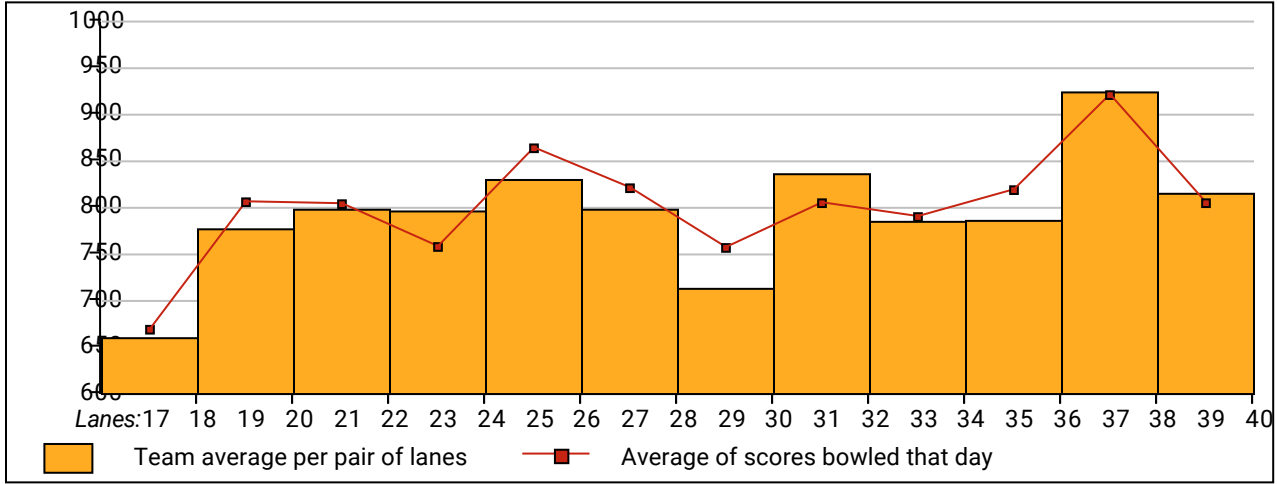

Team Average vs Avg of Scores