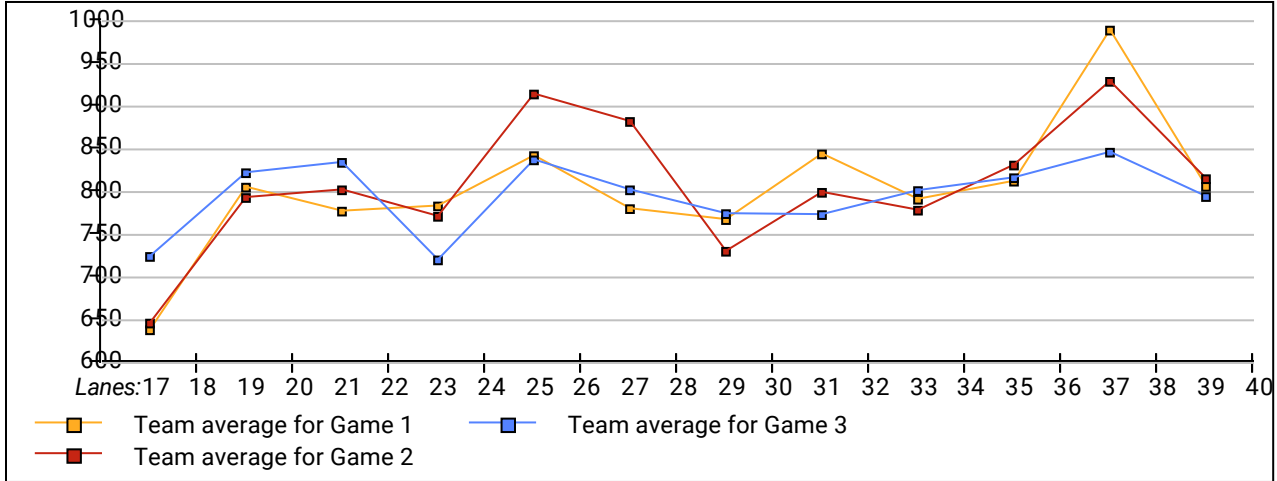

Average of Scores for Each Game