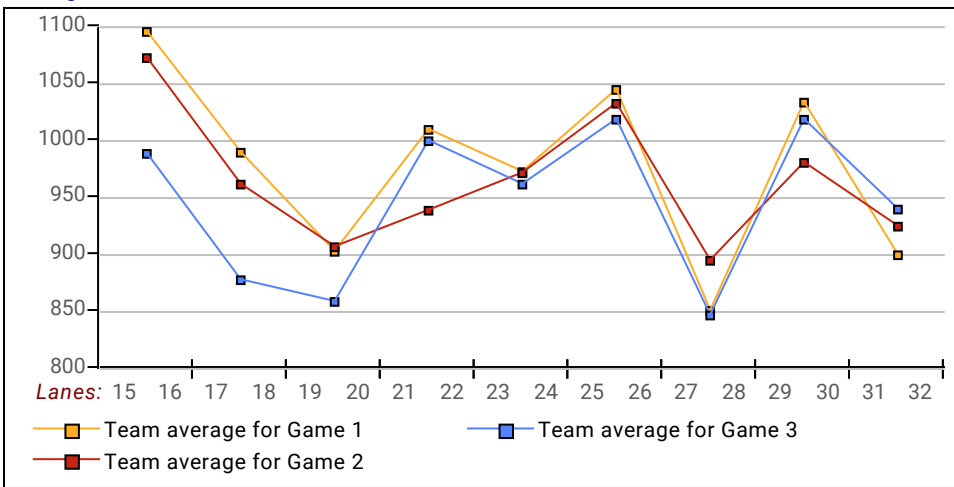

Average of Scores for Each Game