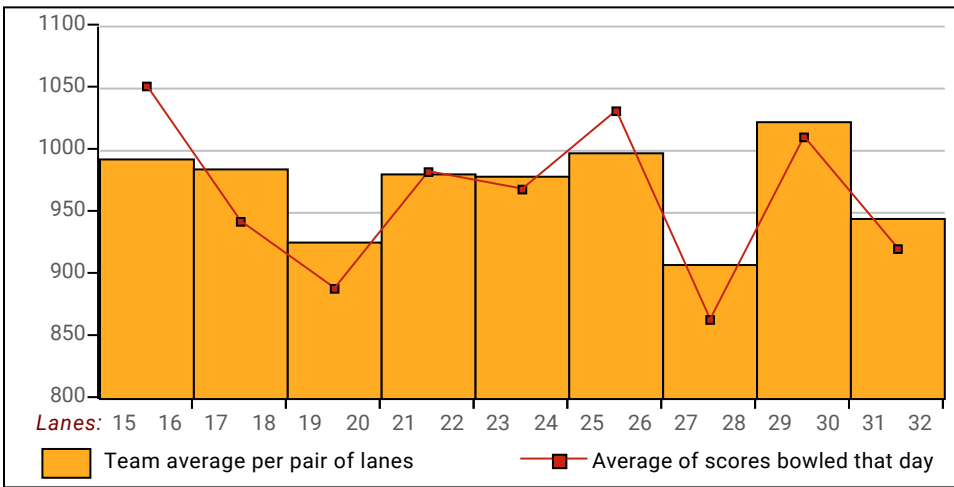

Team Average vs Avg of Scores