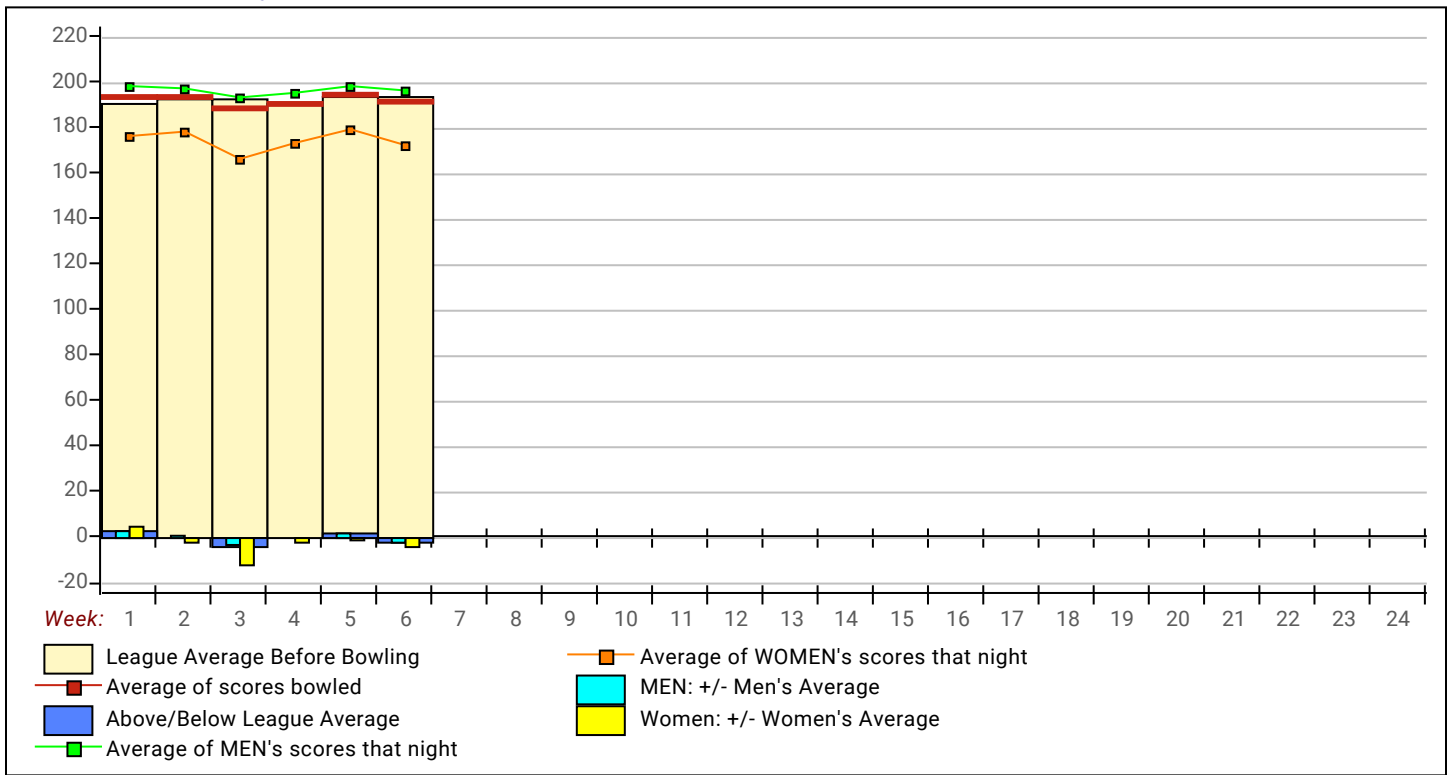

League Average Week-by-Week

This Week's Statistics

	<u>Over All</u>	<u>Men</u>	<u>Women</u>
How many people bowled	90	76	14
Number of games bowled	270	228	42
Actual average of week's scores	192.44	196.21	172.02
How many games above average	120	104	16
How many games below average	148	122	26
Pins above/below average per game	-1.41	-1.07	-3.26
How many people raised average	44	38	6
by this amount	3.08	2.45	7.07
How many people went down	45	37	8
by this amount	-4.10	-4.25	-3.42
League average before bowling	194.32	197.73	175.78
League average after bowling	193.77	196.89	176.86
Change in league average	-0.55	-0.85	1.07
800s	--	--	--
775s	--	--	--
750s	1	1	--
725s	1	1	--
700s	3	3	--
675s	7	7	--
650s	3	2	1
625s	10	10	--
600s	13	11	2
575s	11	9	2
550s	8	8	--
525s	12	10	2
500s	8	8	--
475s	2	1	1
450s	4	3	1
425s	4	--	4
400s	2	2	--
below 400	1	--	1
300s	--	--	--
275s	3	3	--
250s	11	9	2
225s	34	32	2
200s	65	59	6
175s	69	62	7
150s	64	51	13
125s	19	10	9
100s	5	2	3
below 100	--	--	--