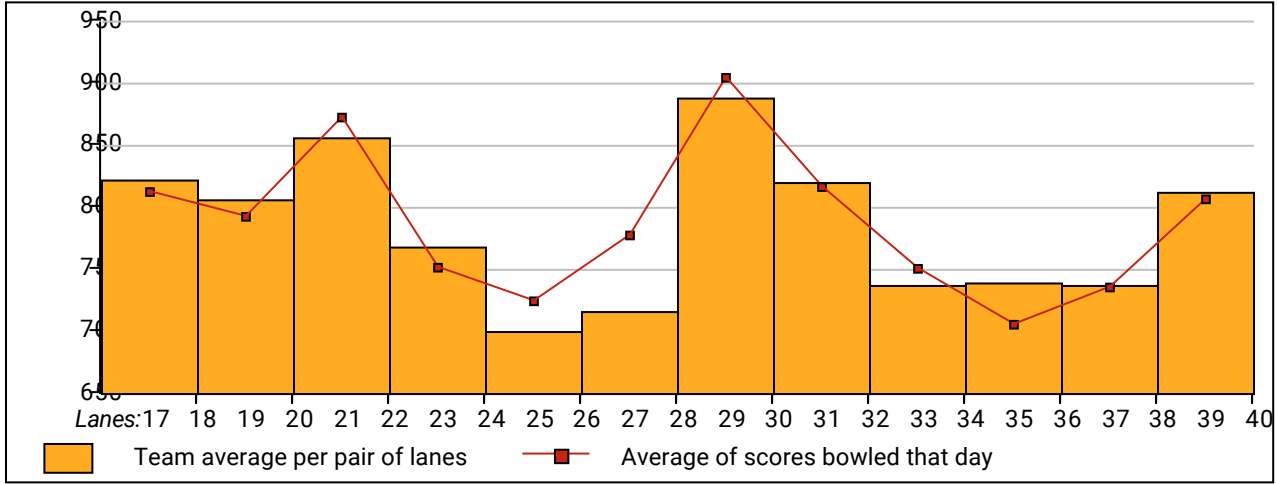

Team Average vs Avg of Scores