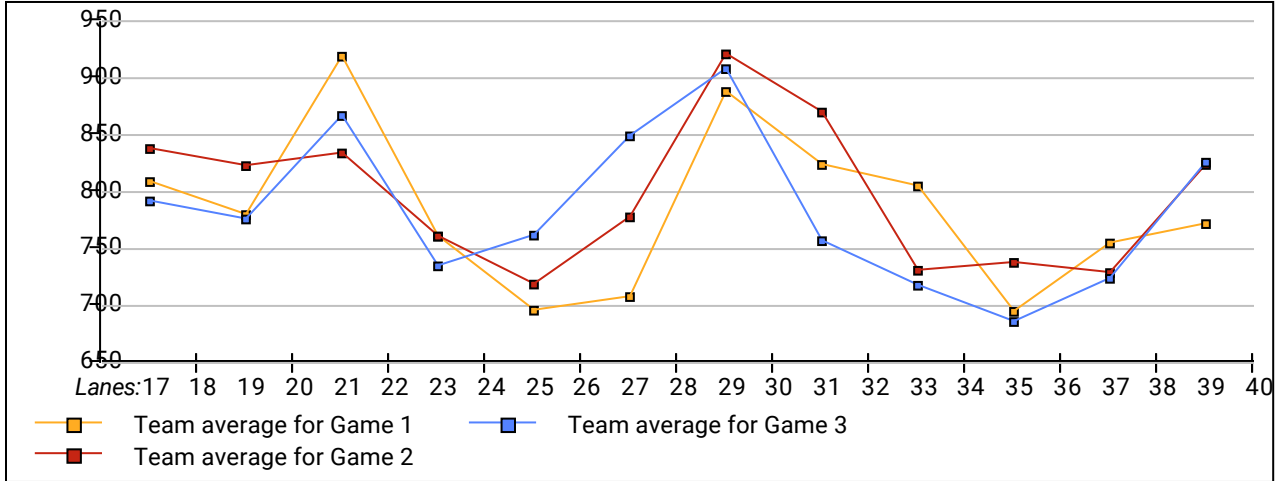

Average of Scores for Each Game