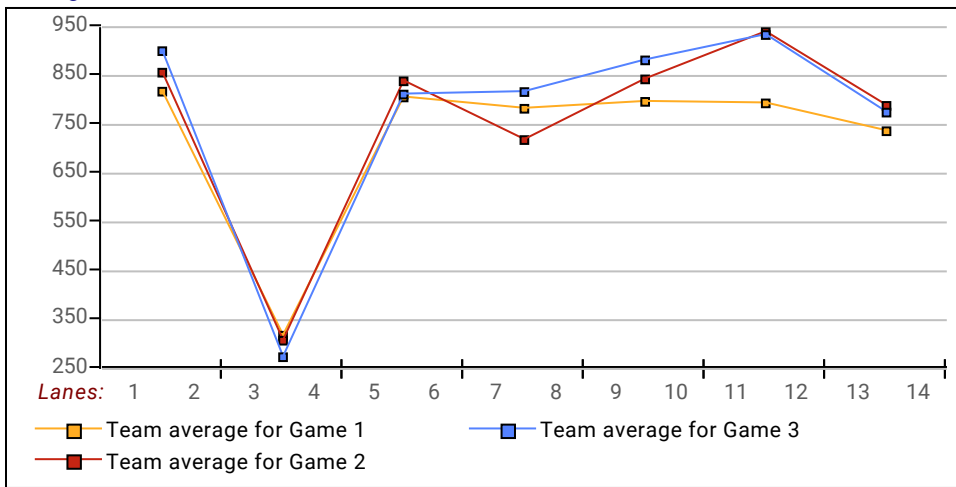

Average of Scores for Each Game