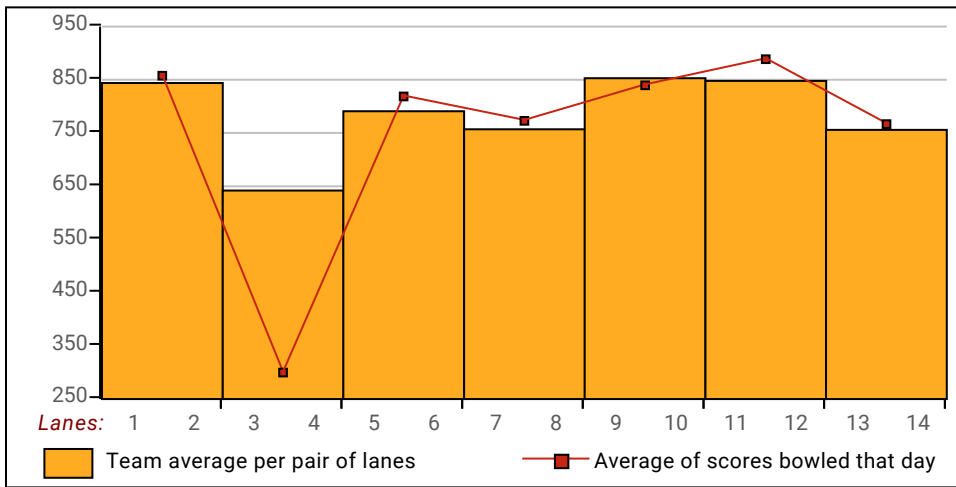

Team Average vs Avg of Scores