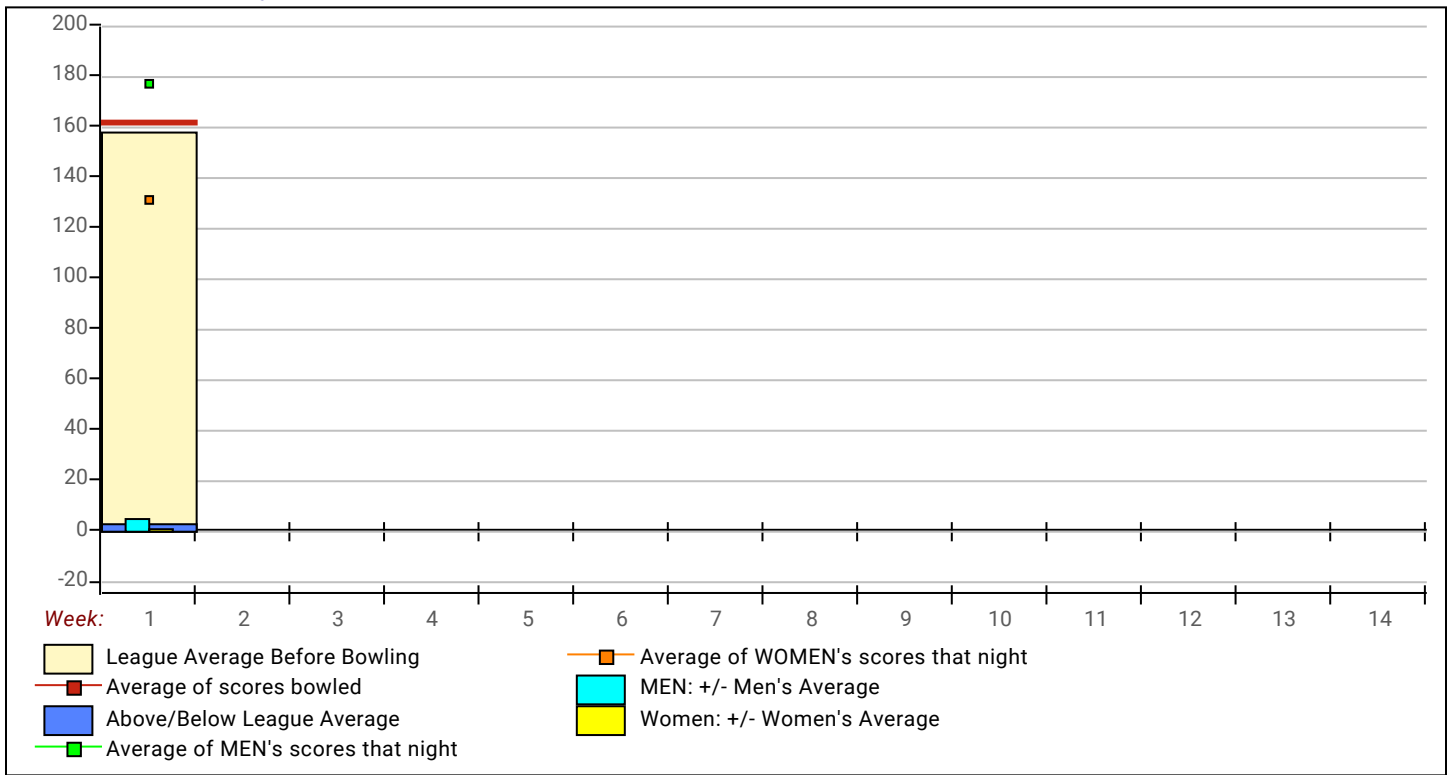

League Average Week-by-Week

This Week's Statistics

	<u>Over All</u>	<u>Men</u>	<u>Women</u>
How many people bowled	61	41	20
Number of games bowled	182	122	60
Actual average of week's scores	161.80	176.76	131.37
How many games above average	93	65	28
How many games below average	80	52	28
Pins above/below average per game	3.56	4.98	0.67
How many people raised average	27	19	8
by this amount	18.59	21.15	12.50
How many people went down	23	15	8
by this amount	-12.36	-13.11	-10.96
League average before bowling	158.30	171.74	130.75
League average after bowling	161.87	176.74	131.37
Change in league average	3.57	5.00	0.62
800s	--	--	--
775s	--	--	--
750s	--	--	--
725s	--	--	--
700s	1	1	--
675s	--	--	--
650s	--	--	--
625s	3	3	--
600s	4	4	--
575s	7	6	1
550s	7	7	--
525s	5	4	1
500s	2	2	--
475s	5	5	--
450s	2	--	2
425s	4	3	1
400s	4	2	2
below 400	17	4	13
300s	--	--	--
275s	--	--	--
250s	1	1	--
225s	9	9	--
200s	29	26	3
175s	28	25	3
150s	41	35	6
125s	35	19	16
100s	29	4	25
below 100	10	3	7