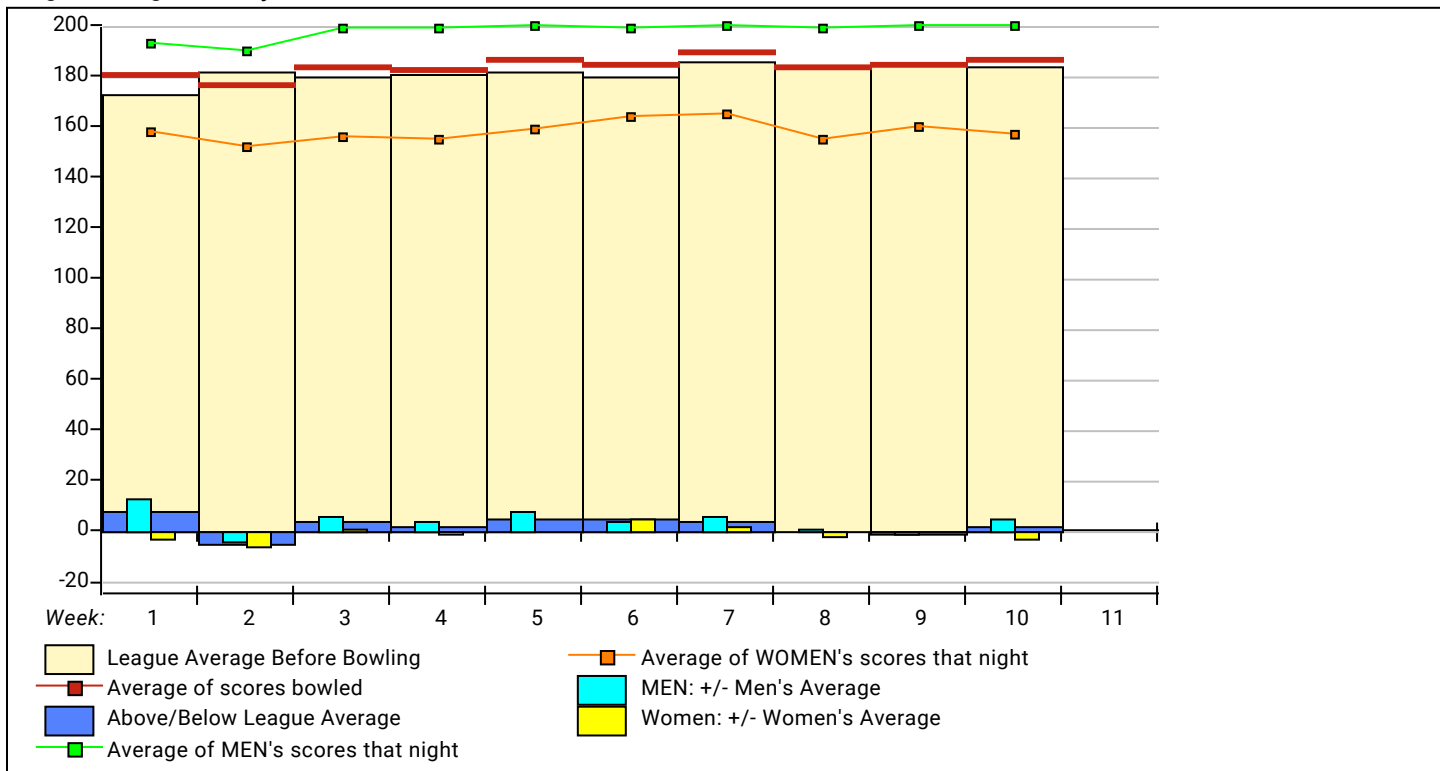

League Average Week-by-Week

Team Standings

Place	#	Team Name	%Won	Points Won	Points Lost	UnEarned Points	Y-T-D % WON	Year-To-Date WON	Y-T-D LOST	Games Won	Scratch Pins	Pins + HDCP
1	6	Chad & DJ	75.0	60	20		75.0	60	20	22	12208	13945
2	3	Dylan & Derek El	75.0	60	20		75.0	60	20	21	13318	13768
3	14	Zach & Jeff	72.5	58	22		72.5	58	22	21	13200	13869
4	21	Sweet P & OP	72.5	58	22		72.5	58	22	21	11951	13304
5	12	RAM & Scott	72.5	58	22		72.5	58	22	20	13322	13697
6	4	Benisch & Cook	60.0	48	32		60.0	48	32	19	10996	13303
7	23	Tim & Troy	58.8	47	33		58.8	47	33	16½	11609	13172
8	2	Bobby & Jack	57.5	46	34		57.5	46	34	17	13410	13614
9	13	Voss & Dau	57.5	46	34		57.5	46	34	16	13492	13657
10	22	Doug & Chuck	47.5	38	42		47.5	38	42	15	10132	12955
11	10	Woerdehoffs	47.5	38	42		47.5	38	42	14	10870	12823
12	19	Blake & Chris	45.0	36	44		45.0	36	44	14	12424	13012
13	11	Jim & Jerry	45.0	36	44		45.0	36	44	14	11810	12971
14	20	Bethany & Branden	45.0	36	44		45.0	36	44	14	9094	12871
15	17	Dan & Dan	41.3	33	47		41.3	33	47	12½	9625	13084
16	18	Double Trouble	41.3	33	47		41.3	33	47	12½	9273	12966
17	9	BS's	40.0	32	48		40.0	32	48	13	10916	12926
18	1	Jen & Teagan	40.0	32	48		40.0	32	48	13	9454	12610
19	5	Carrie & Shelby	37.5	30	50		37.5	30	50	12	8097	9306
20	16	Teri & Sarah	35.0	28	52		35.0	28	52	12	8417	12851
21	7	Kennedy & Drew	35.0	28	52		35.0	28	52	11	9892	12769
22	8	Woody's Workshop	35.0	28	52	4	35.0	28	52	11	10044	12555
23	15	Diana & Sonya	35.0	28	52		35.0	28	52	10	9827	12929
24	24	Witch Dust	23.8	19	61		23.8	19	61	6½	8191	12433

Thursday 6:30 pm

Leisure Lanes

Lanes 1 - 24

Lane Assignments

	1-2	3-4	5-6	7-8	9-10	11-12	13-14	15-16	17-18	19-20	21-22	23-24	
Today	6- 3	14- 21	12- 4	23- 2	13- 22	10- 19	11- 20	17- 18	9- 1	5- 16	7- 8	15- 24	Position Round- Start La