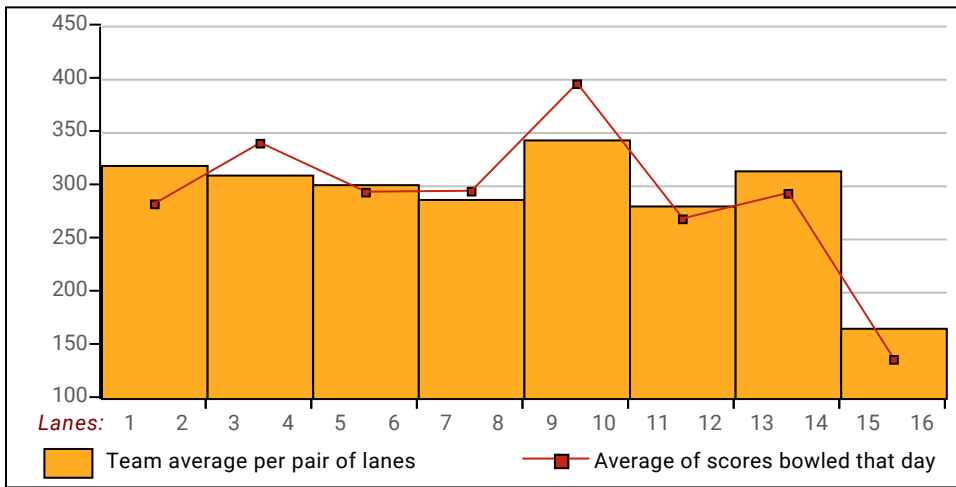

Team Average vs Avg of Scores