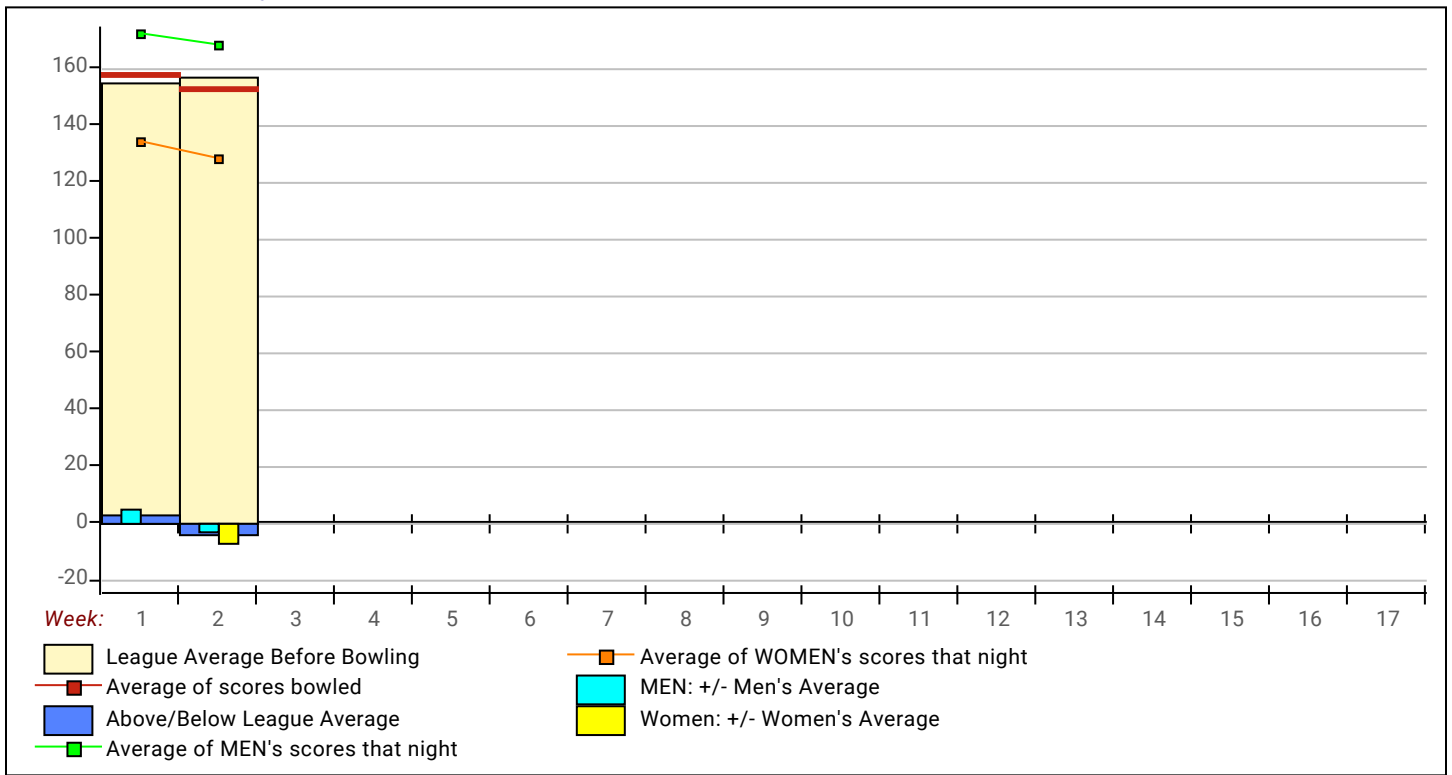

Men 165 to 196.33 = +31.33 Matthew Belilove **Women** 158 to 165.67 = +7.67 Trish Carpenter

Local and Bowling Center Awards

<u>Name</u>	<u>Award Score</u>	<u>Award Received</u>	<u>Name</u>	<u>Award Score</u>	<u>Award Received</u>
Matthew Belilove	673	140 Pins Over Average-Series (GLAC USB	Matthew Belilove	289	100 Pins Over Average-Game (GLAC U
	231	225 Game (GLAC USBC)	Scott Diamond	221	200 Game (GLAC USBC)
	231	50 Pins Over Average-Game (GLAC USBC)		221	75 Pins Over Average-Game (GLAC U
	289	275-289 Game (GLAC USBC)			

View Standings on the Web

Visit LeagueSecretary.com - This league's ID number is 126881
 Visit bowl.com - This league's ID number is 45689

League Average Week-by-Week

This Week's Statistics

	<u>Over All</u>	<u>Men</u>	<u>Women</u>
How many people bowled	29	18	11
Number of games bowled	87	54	33
Actual average of week's scores	152.92	168.02	128.21
How many games above average	35	21	14
How many games below average	52	33	19
Pins above/below average per game	-4.11	-2.37	-6.97
How many people raised average	11	7	4
by this amount	6.55	8.26	3.54
How many people went down	18	11	7
by this amount	-8.95	-9.92	-7.43
League average before bowling	157.29	170.67	135.39
League average after bowling	154.21	167.81	131.95
Change in league average	-3.07	-2.85	-3.44
800s	--	--	--
775s	--	--	--
750s	--	--	--
725s	--	--	--
700s	--	--	--
675s	--	--	--
650s	2	2	--
625s	1	1	--
600s	1	1	--
575s	1	1	--
550s	1	1	--
525s	1	1	--
500s	2	1	1
475s	3	3	--
450s	1	--	1
425s	5	3	2
400s	1	--	1
below 400	10	4	6
300s	--	--	--
275s	1	1	--
250s	--	--	--
225s	3	3	--
200s	11	11	--
175s	9	5	4
150s	13	10	3
125s	27	19	8
100s	18	5	13
below 100	5	--	5