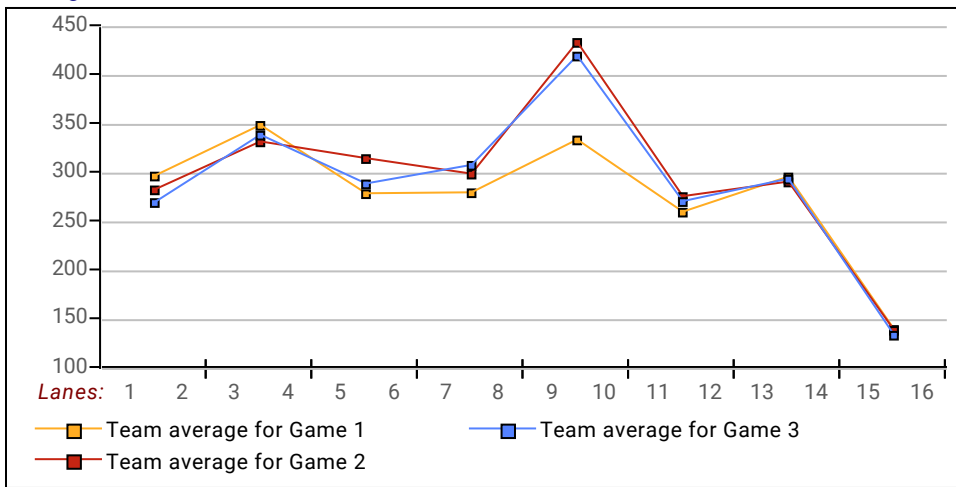

Average of Scores for Each Game