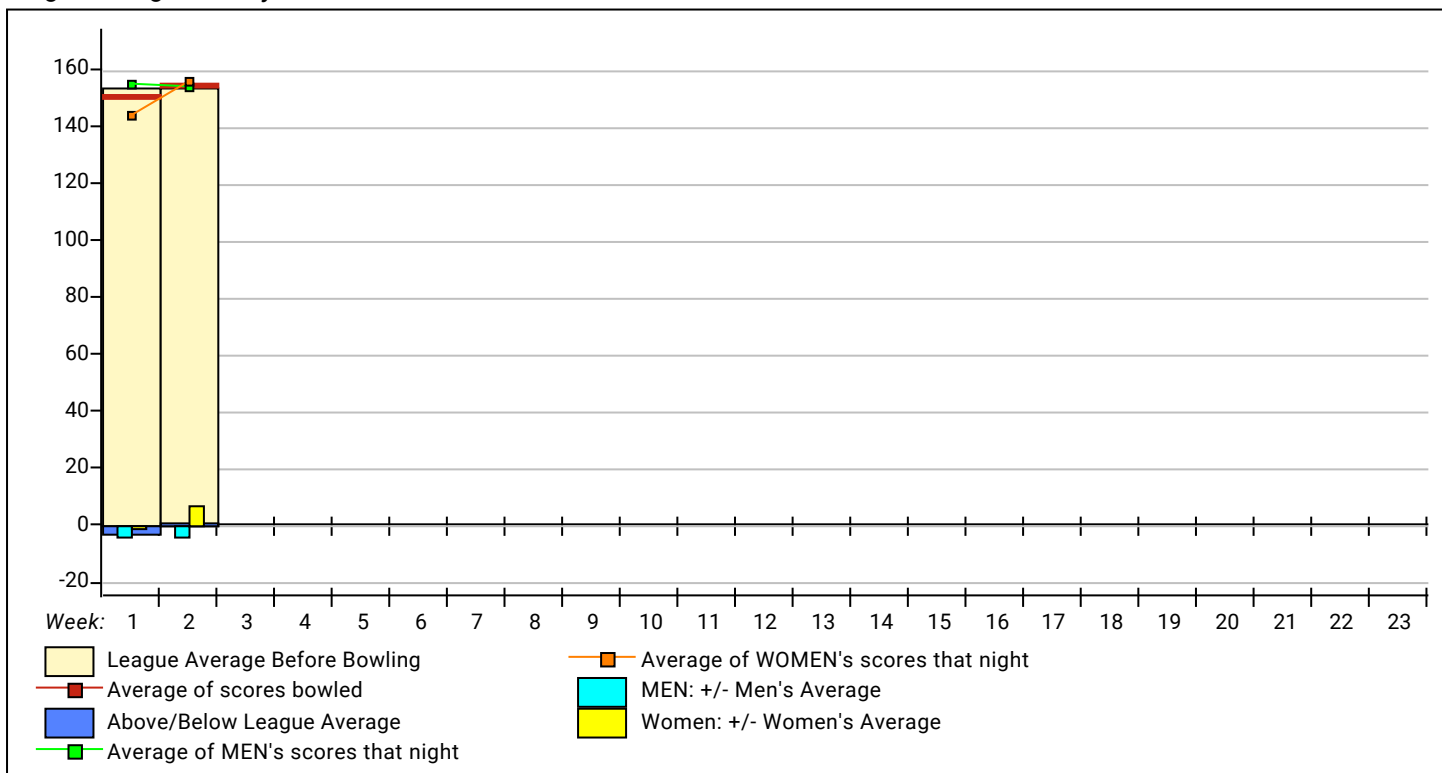

League Average Week-by-Week

Season High Scores

Scratch Game	407	Tuckin Fenpin	400	Livin' On a Spar	398	Eliminators	
Scratch Series	1116	Tuckin Fenpin	1096	Undertakers	1050	Livin' On a Spar	
Handicap Game	668	Snipnet	659	Livin' On a Spar	655	PJs	
Handicap Series	1899	Fork You	1863	PJs	1860	Jennings	
Men	Scratch Game	234	Nathan Luke	227	Josh Cox	222	Phil Jones
	Scratch Series	630	Nathan Luke	577	Josh Cox	564	Phil Jones
	Handicap Game	366	Wayne L Shaw	365	Phil Jones	338	Eric Harrison
	Handicap Series	993	Phil Jones	942	Kerry Mansfield	927	Nathan Luke
Women	Scratch Game	213	Amber Bosma	196	Nicole Bree	188	Jay Richards
	Scratch Series	592	Amber Bosma	534	Nicole Bree	513	Tarlee Jennings
	Handicap Game	349	Jay Richards	341	Amber Bosma	333	Tarlee Jennings
	Handicap Series	990	Tarlee Jennings	976	Amber Bosma	933	Sue Wheeler

Season Game Over Average

Game - Avg=Difference

Men	190 - 124=66	Wayne L Shaw
	222 - 157=65	Phil Jones
	182 - 144=38	Eric Harrison
Women	188 - 139=49	Jay Richards
	213 - 172=41	Amber Bosma
	174 - 141=33	Tarlee Jennings

Season Series over Average

Series - Avg=Difference

564 - 471=93	Phil Jones
456 - 414=42	Kerry Mansfield
630 - 603=27	Nathan Luke
513 - 423=90	Tarlee Jennings
592 - 516=76	Amber Bosma
438 - 405=33	Sue Wheeler