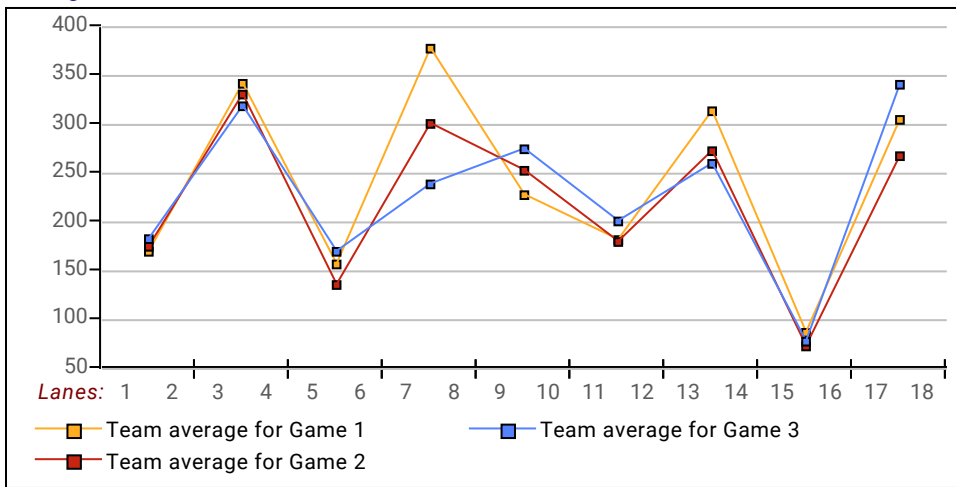

Average of Scores for Each Game