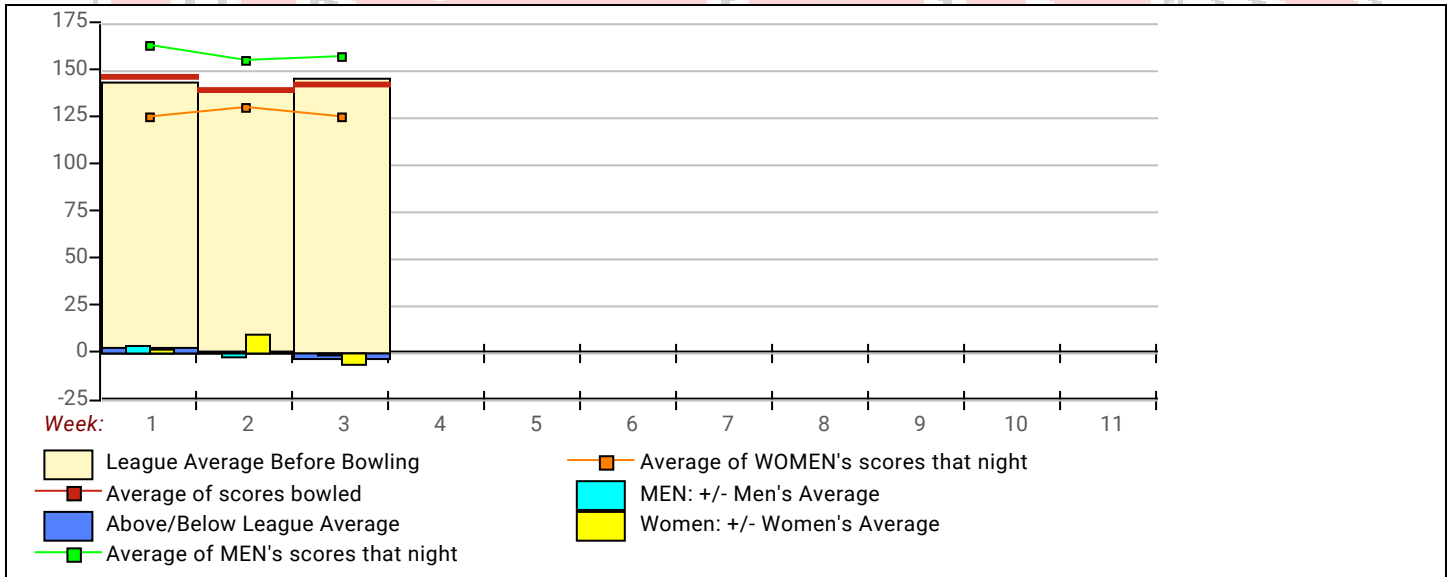

League Average Week-by-Week