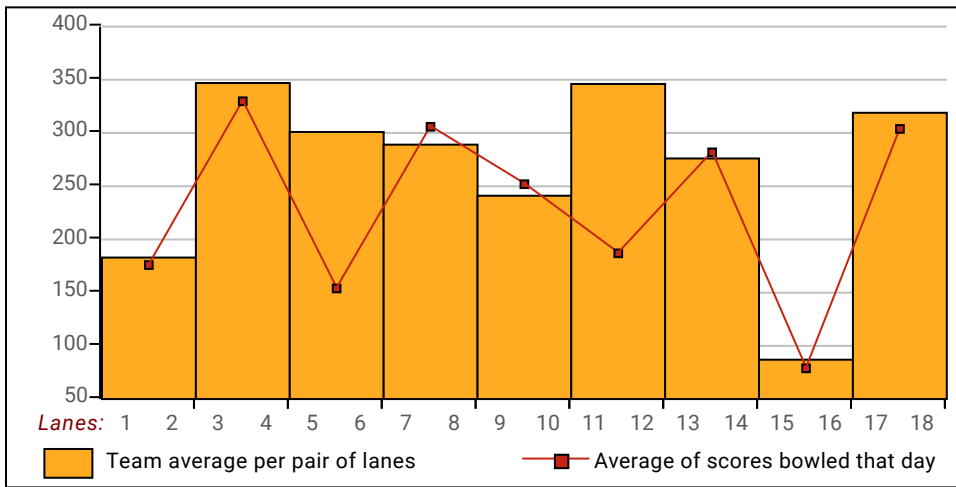

Team Average vs Avg of Scores