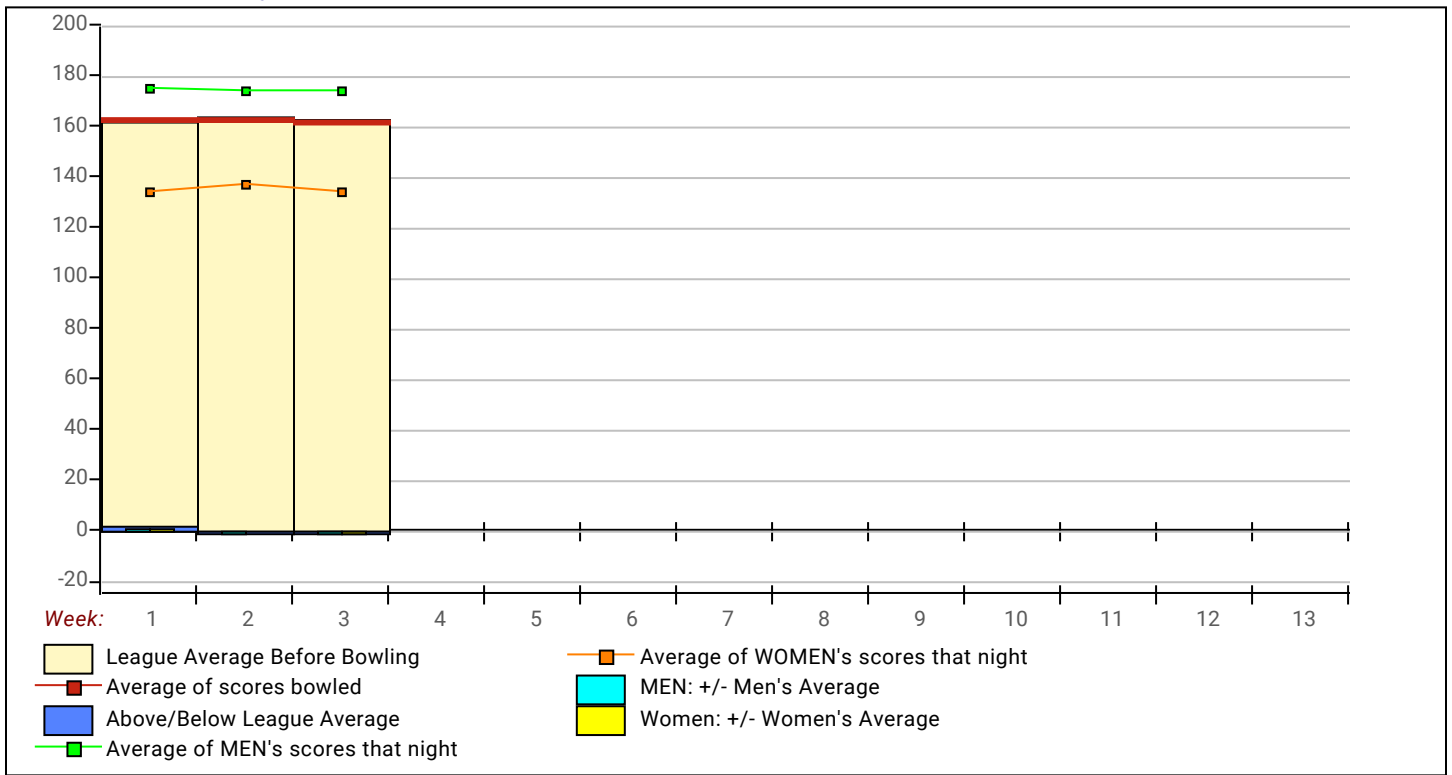

League Average Week-by-Week

This Week's Statistics

	<u>Over All</u>	<u>Men</u>	<u>Women</u>
How many people bowled	118	83	35
Number of games bowled	352	248	104
Actual average of week's scores	162.03	173.99	133.51
How many games above average	165	114	51
How many games below average	182	130	52
Pins above/below average per game	-0.60	-0.53	-0.77
How many people raised average	54	37	17
by this amount	6.13	5.94	6.52
How many people went down	64	46	18
by this amount	-5.80	-5.78	-5.87
League average before bowling	162.98	175.00	134.47
League average after bowling	162.64	174.45	134.62
Change in league average	-0.34	-0.55	0.15
800s	--	--	--
775s	--	--	--
750s	1	1	--
725s	--	--	--
700s	2	2	--
675s	1	1	--
650s	1	1	--
625s	2	2	--
600s	12	12	--
575s	8	8	--
550s	7	7	--
525s	10	10	--
500s	10	9	1
475s	7	5	2
450s	16	7	9
425s	8	4	4
400s	8	5	3
below 400	25	9	16
300s	--	--	--
275s	2	2	--
250s	5	5	--
225s	16	16	--
200s	38	37	1
175s	64	57	7
150s	82	64	18
125s	84	42	42
100s	47	21	26
below 100	14	4	10