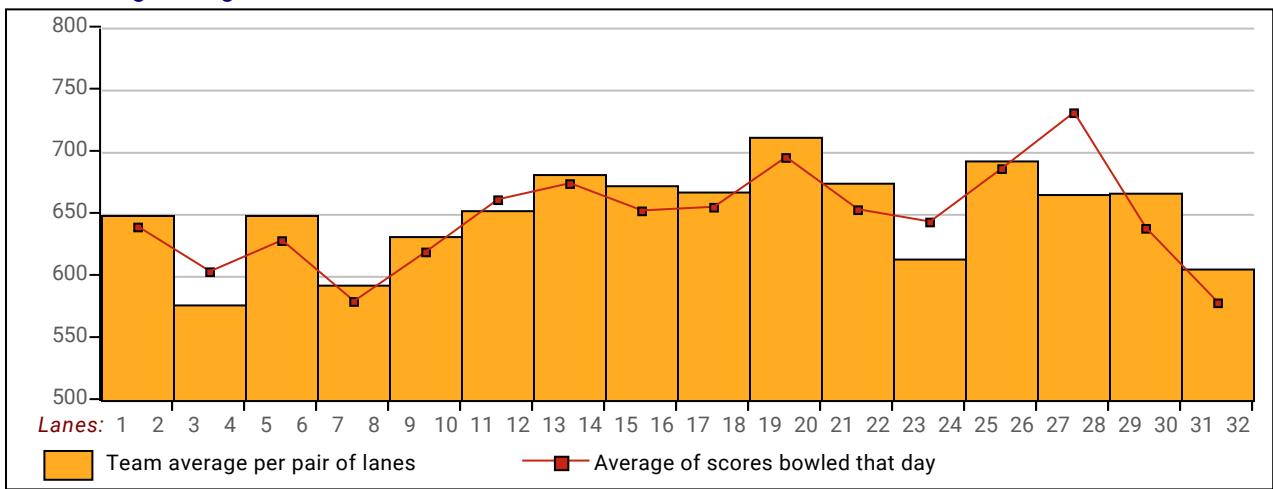

Team Average vs Avg of Scores