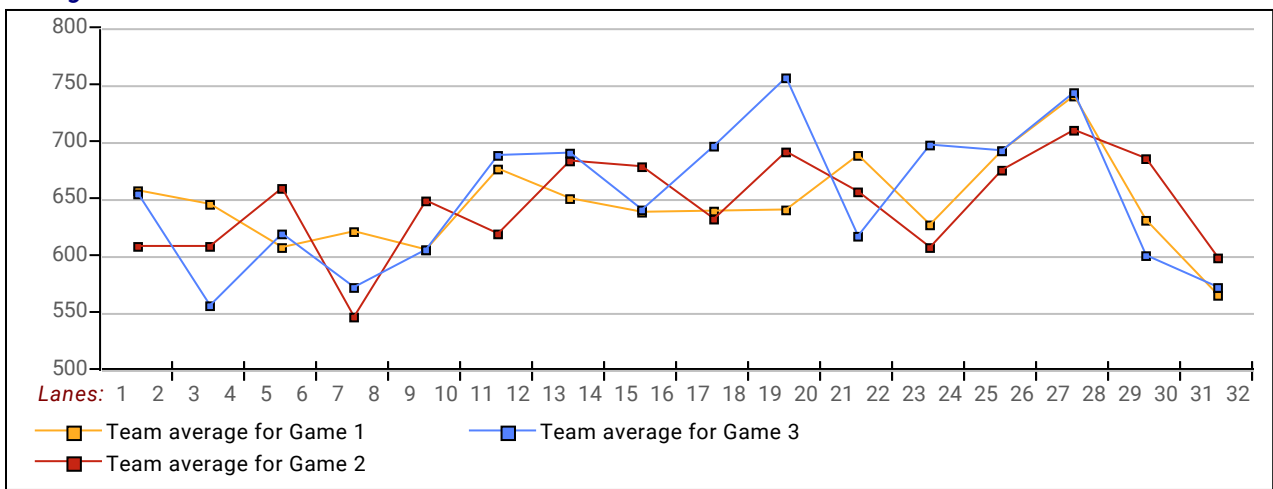

Average of Scores for Each Game