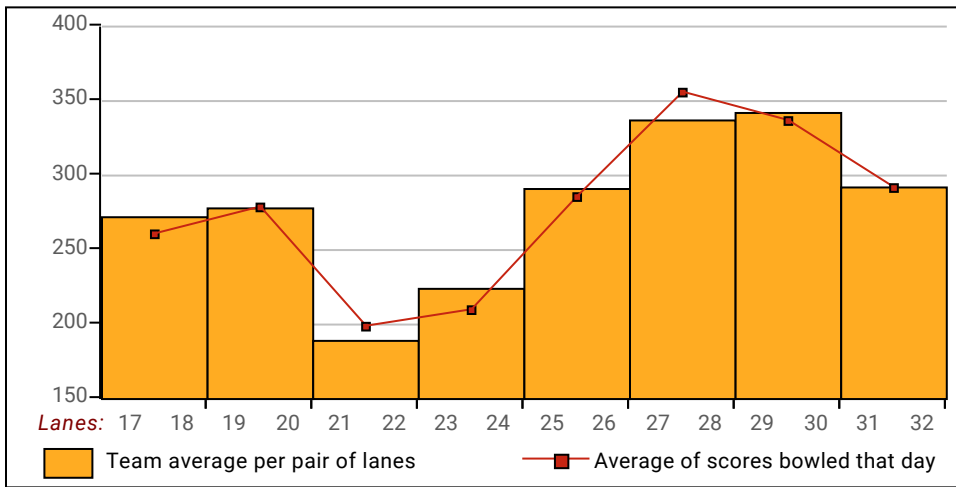

Team Average vs Avg of Scores