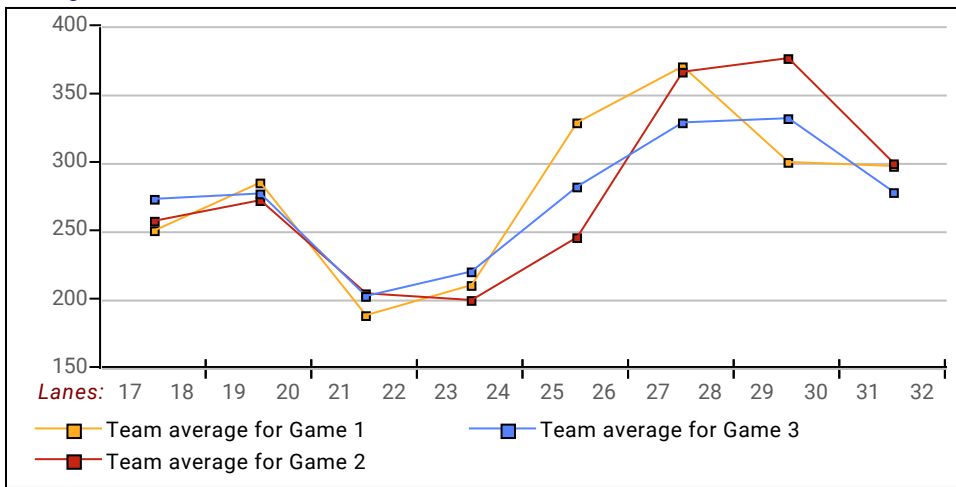

Average of Scores for Each Game