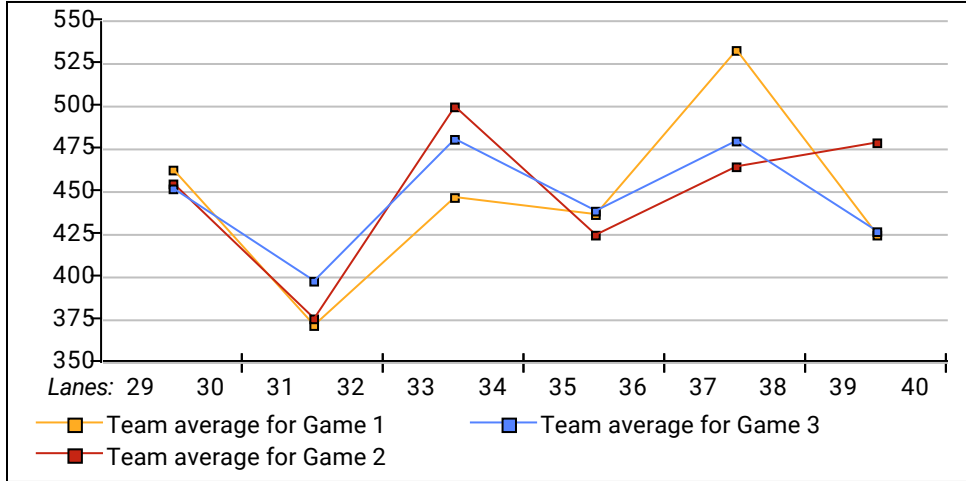

Average of Scores for Each Game