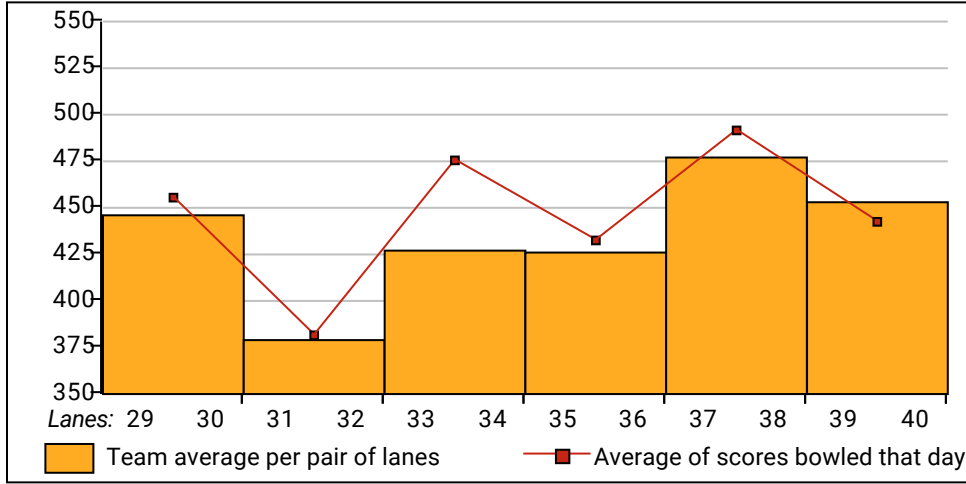

Team Average vs Avg of Scores