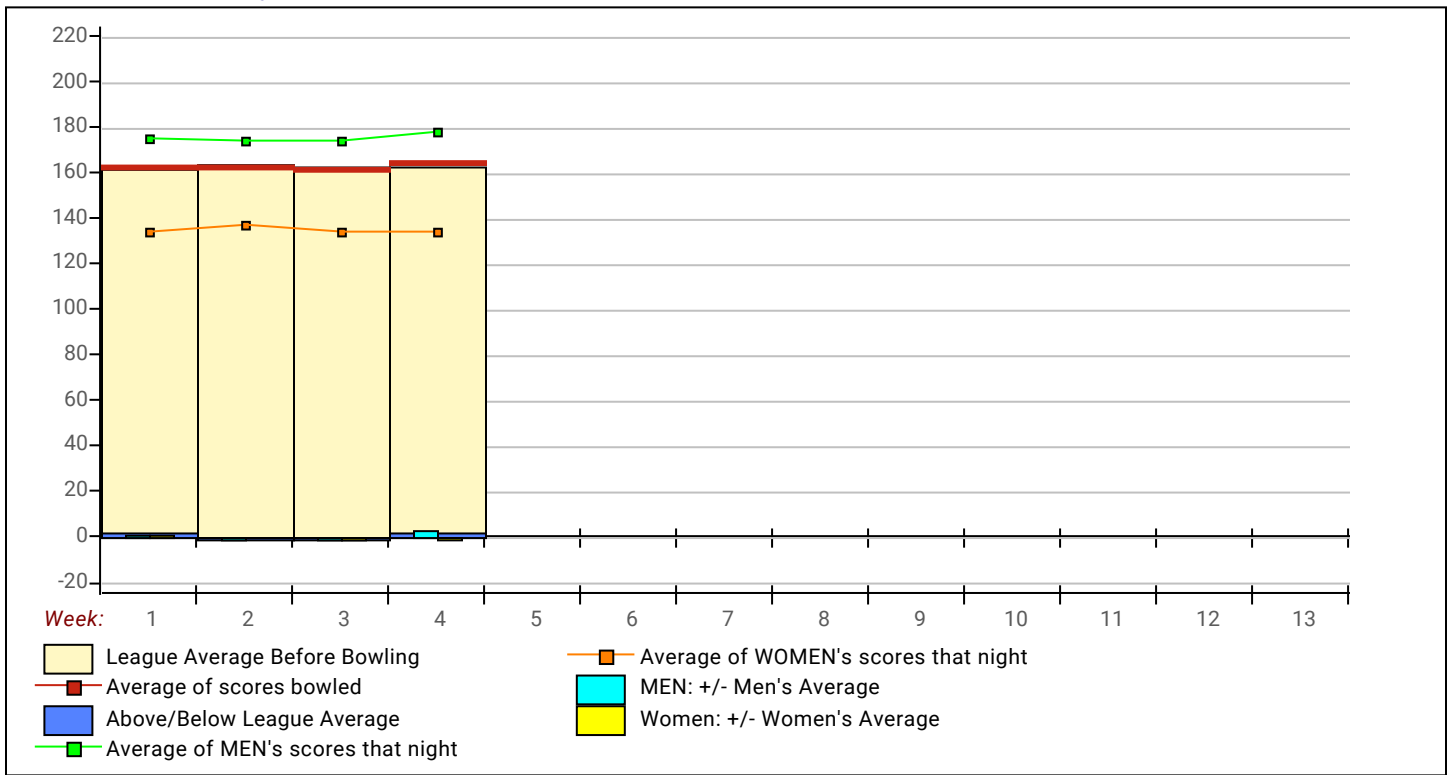

League Average Week-by-Week

This Week's Statistics

	<u>Over All</u>	<u>Men</u>	<u>Women</u>
How many people bowled	118	83	35
Number of games bowled	353	249	104
Actual average of week's scores	164.83	177.79	133.81
How many games above average	174	129	45
How many games below average	169	115	54
Pins above/below average per game	1.98	3.00	-0.47
How many people raised average	65	46	19
by this amount	4.10	4.76	2.50
How many people went down	53	37	16
by this amount	-4.30	-4.27	-4.37
League average before bowling	163.14	175.19	134.57
League average after bowling	163.46	175.92	133.93
Change in league average	0.32	0.73	-0.64
800s	--	--	--
775s	--	--	--
750s	--	--	--
725s	--	--	--
700s	1	1	--
675s	5	5	--
650s	5	4	1
625s	4	4	--
600s	7	7	--
575s	5	5	--
550s	7	7	--
525s	14	14	--
500s	7	6	1
475s	11	9	2
450s	10	7	3
425s	7	5	2
400s	11	3	8
below 400	24	6	18
300s	--	--	--
275s	1	--	1
250s	4	4	--
225s	19	19	--
200s	51	50	1
175s	64	57	7
150s	85	66	19
125s	72	37	35
100s	40	12	28
below 100	17	4	13