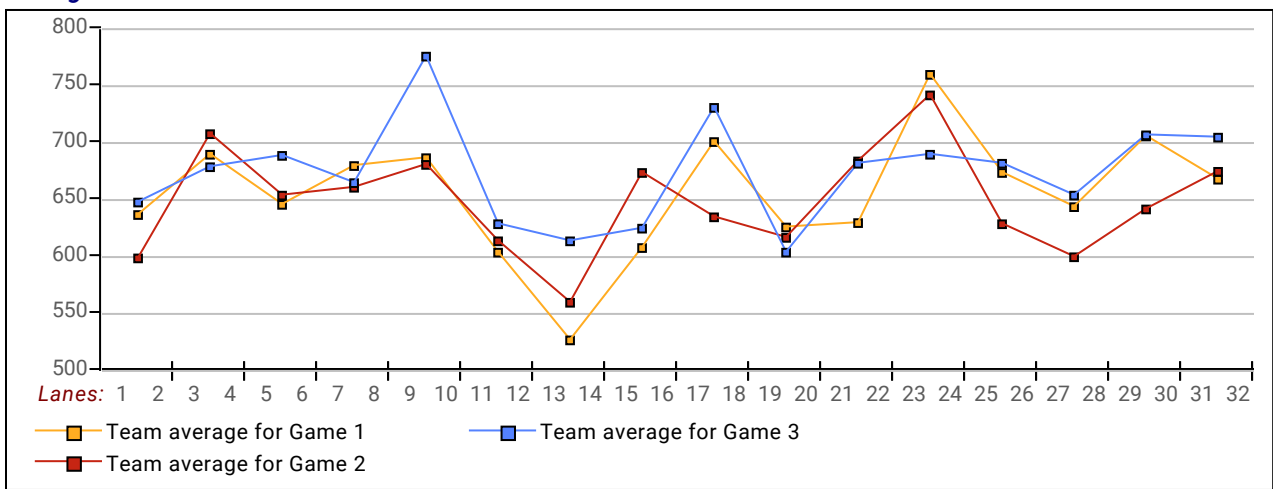

Average of Scores for Each Game