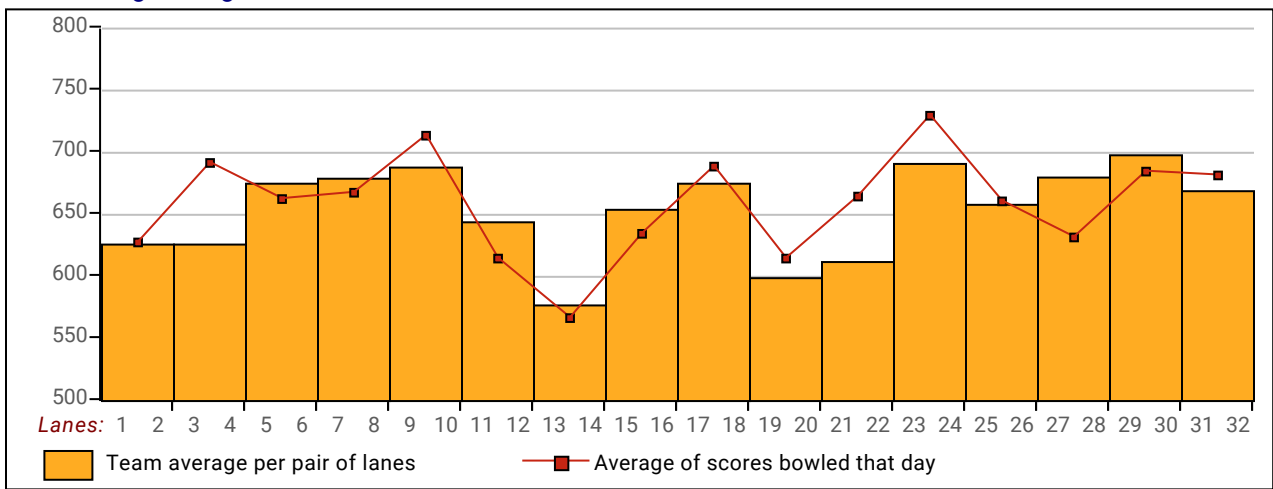

Team Average vs Avg of Scores