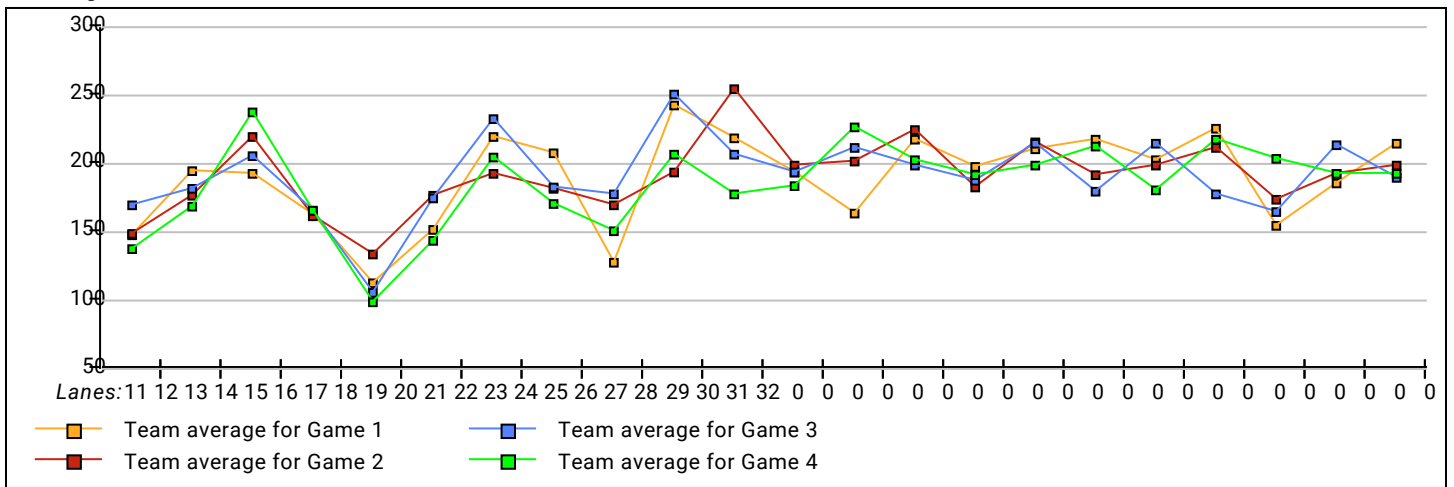

Average of Scores for Each Game