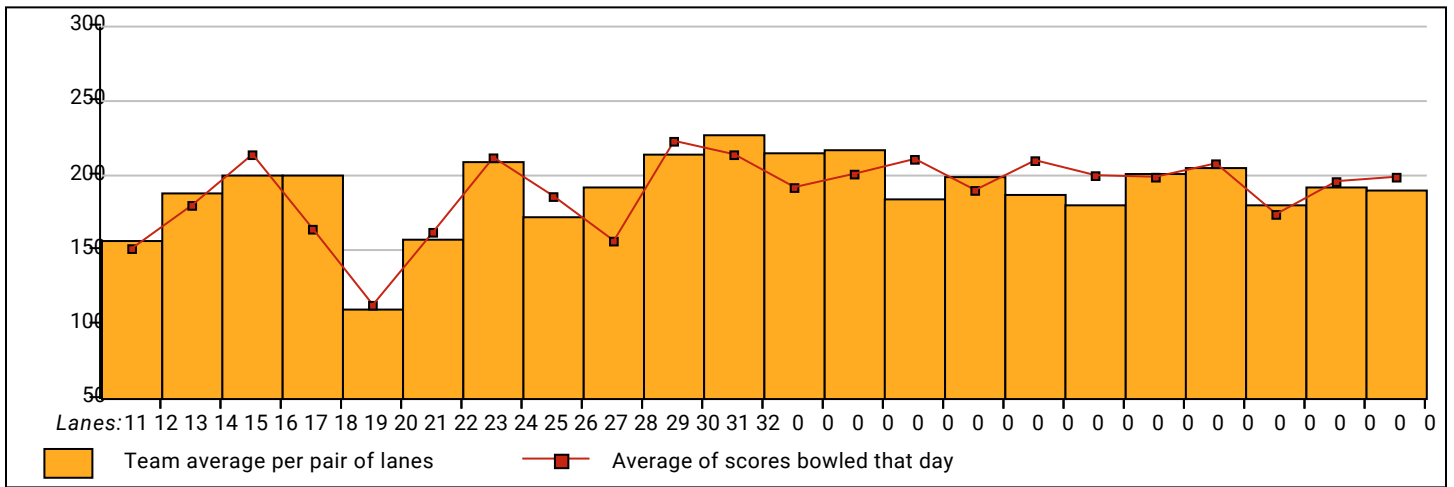

Team Average vs Avg of Scores