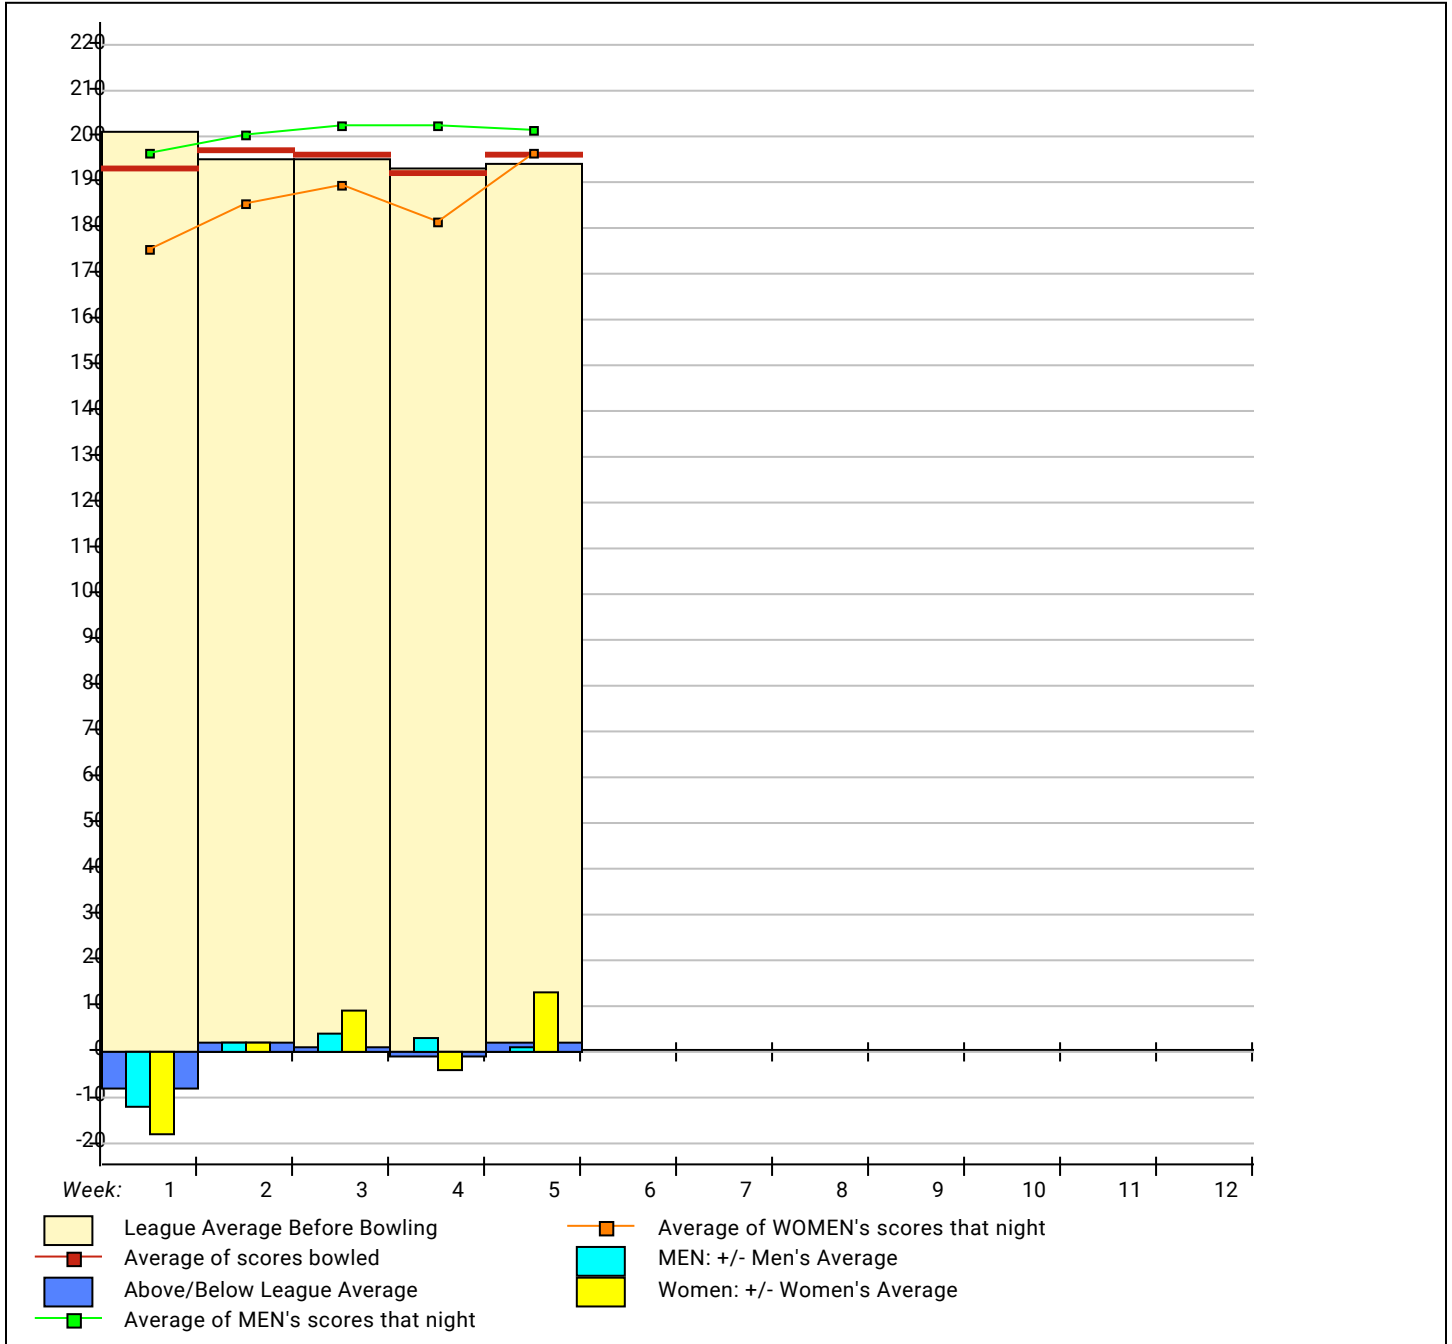

Name	True Average	HDCP	Pins	Gms	-1-	-2-	-3-	-4-	Total	HDCP Total	High Game	HDCP Game	High Sers	HDCP Sers	To Raise Avg +1	To Drop Avg -1	250's	933's	Most Improved Avg +/-
42 - The Bird Man Peyton Griffith	Lane 32	HDCP=0	Avg=231																
Peyton Griffith	231.88	0	1855	8	205	223	218	215	861	957	266	290	994	1090	929	916	2	1	198 +33.88
43 - Grace Griffith	Lane 23	HDCP=81	Avg=134																
Grace Griffith	134.63	81	1077	8	152	160	178	126	616	1012	178	277	616	1012	543	530	--	--	
44 - BEAT OWN AVG -20	Lane 19	HDCP=0	Avg=0																

League Average Week-by-Week

Bracket Payouts

Bowler	Lane	Br Set 1	Br Set 2	Br Set 3	Br Set 4	Refund	Winnings	Amt Paid	Balance Due	Paid
Ciesielski, Shaun	29	40.00	10.00	-	-	-	50.00	-	-	-
De St Jean, Ben	16	30.00	35.00	30.00	15.00	5.00	110.00	-	65.00	-
Gray, Bill	21	20.00	-	-	-	5.00	20.00	-	(30.00)	-