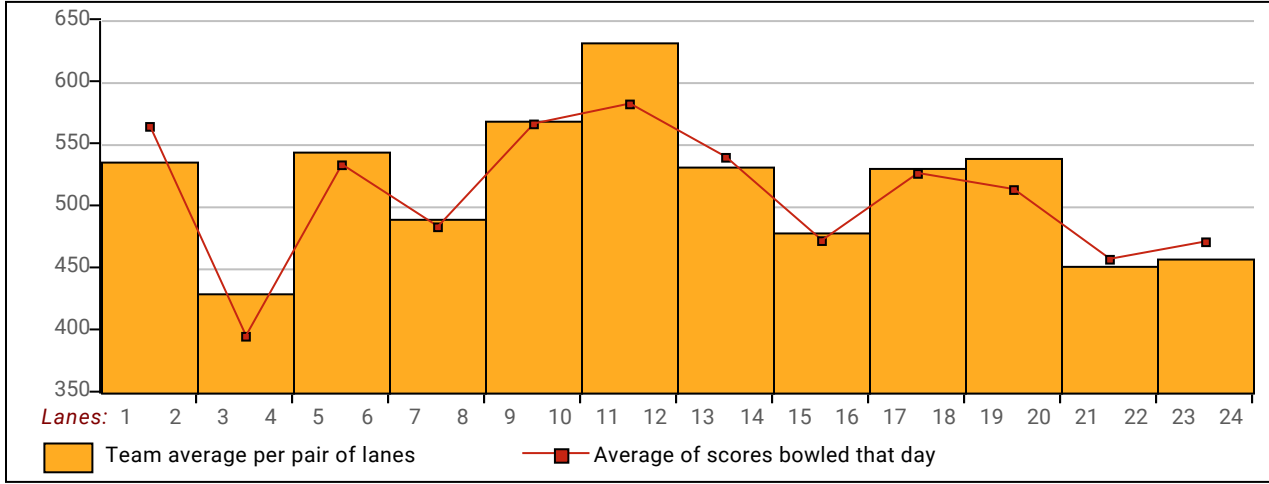

Team Average vs Avg of Scores