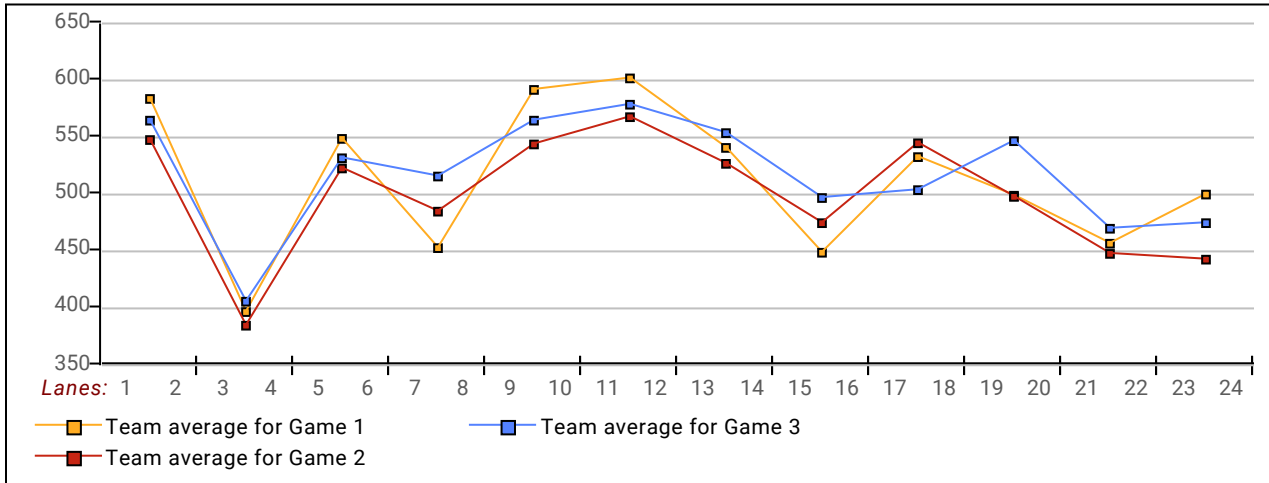

Average of Scores for Each Game