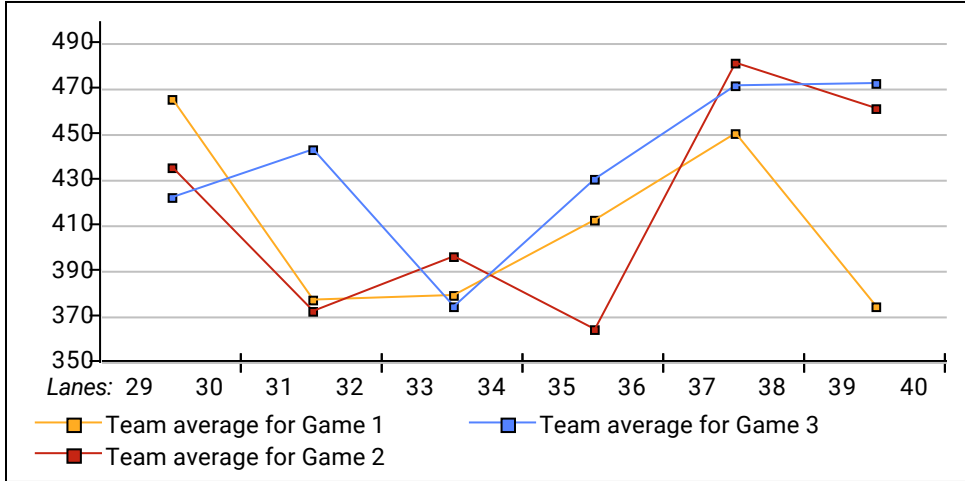

Average of Scores for Each Game