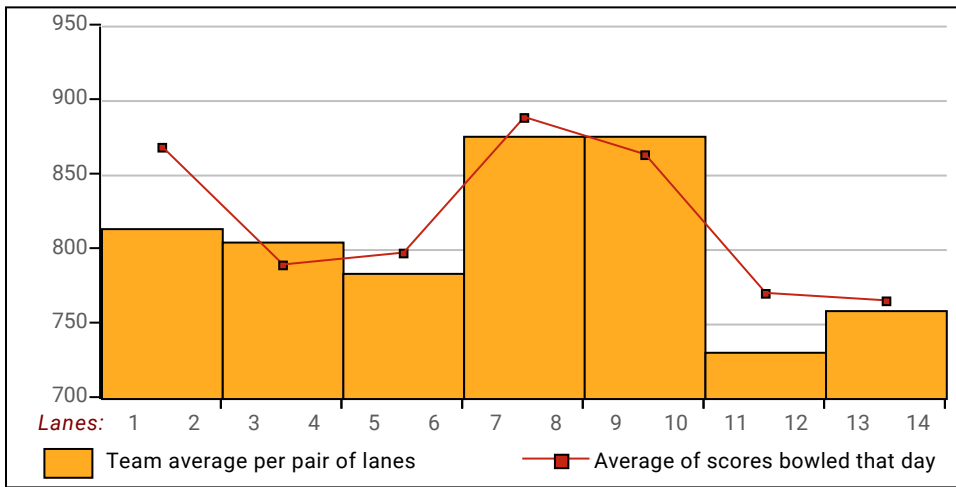

Team Average vs Avg of Scores