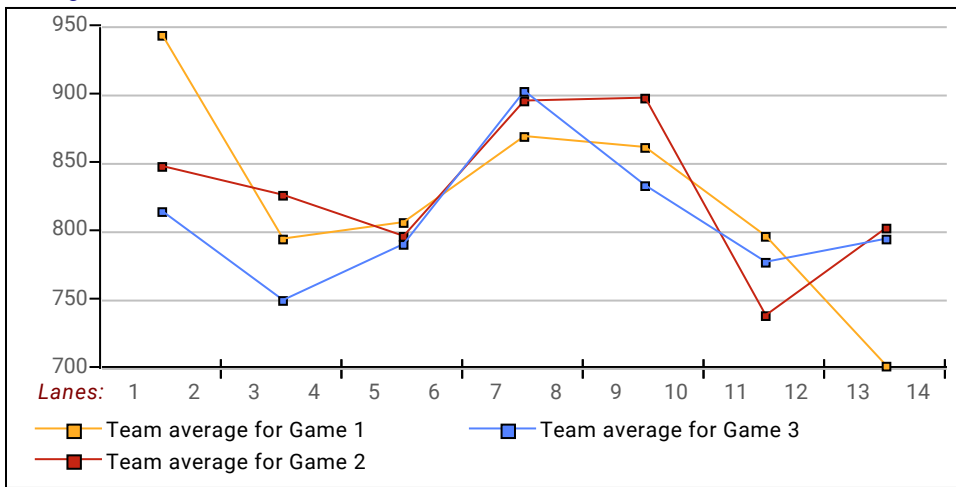

Average of Scores for Each Game