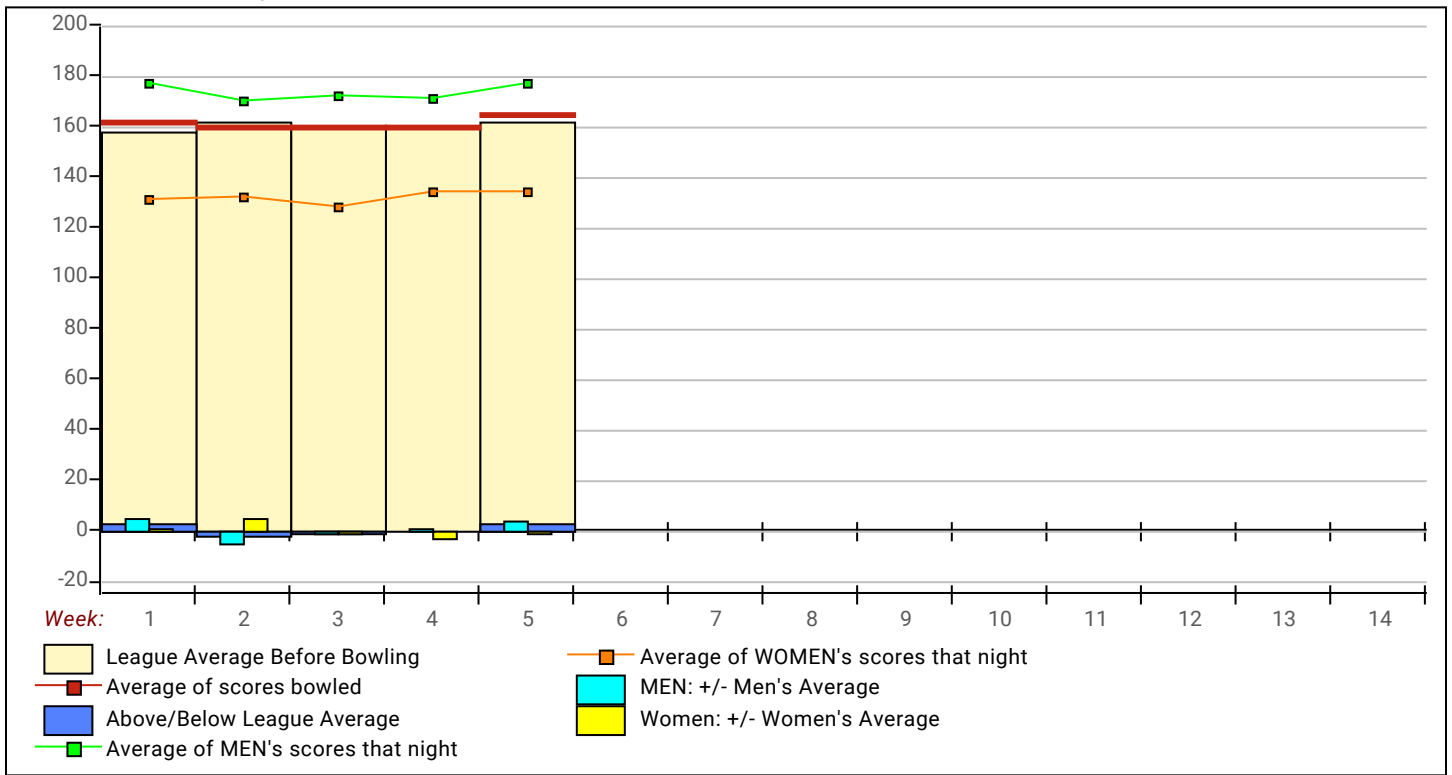

League Average Week-by-Week

This Week's Statistics

	<u>Over All</u>	<u>Men</u>	<u>Women</u>
How many people bowled	66	47	19
Number of games bowled	196	139	57
Actual average of week's scores	164.71	177.32	133.96
How many games above average	105	79	26
How many games below average	87	57	30
Pins above/below average per game	3.46	4.94	-0.14
How many people raised average	35	27	8
by this amount	3.77	4.04	2.88
How many people went down	29	18	11
by this amount	-3.51	-3.96	-2.79
League average before bowling	162.02	173.13	134.53
League average after bowling	162.47	173.93	134.12
Change in league average	0.46	0.80	-0.41
800s	--	--	--
775s	--	--	--
750s	--	--	--
725s	--	--	--
700s	--	--	--
675s	1	1	--
650s	3	3	--
625s	3	3	--
600s	4	4	--
575s	5	5	--
550s	4	4	--
525s	4	4	--
500s	4	3	1
475s	11	8	3
450s	4	3	1
425s	7	5	2
400s	3	1	2
below 400	13	3	10
300s	--	--	--
275s	--	--	--
250s	2	2	--
225s	9	9	--
200s	27	27	--
175s	36	30	6
150s	48	40	8
125s	39	22	17
100s	30	7	23
below 100	5	2	3