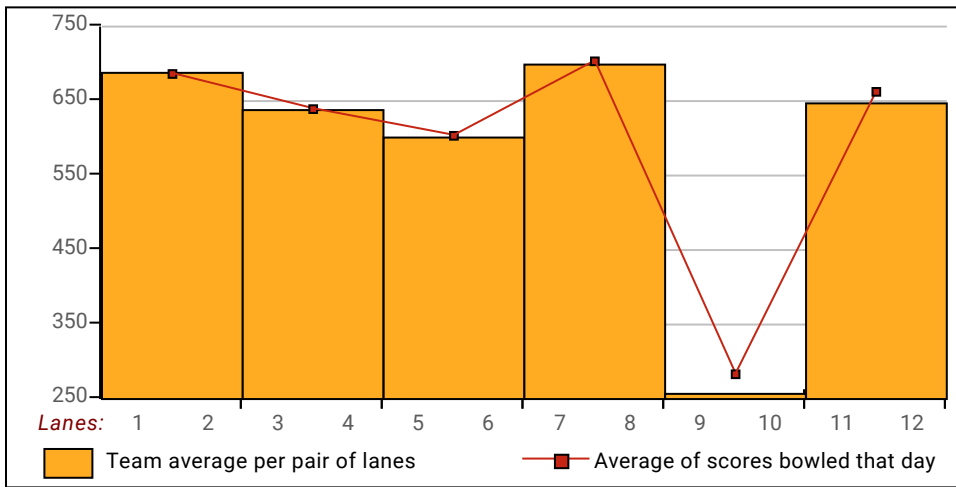

Team Average vs Avg of Scores