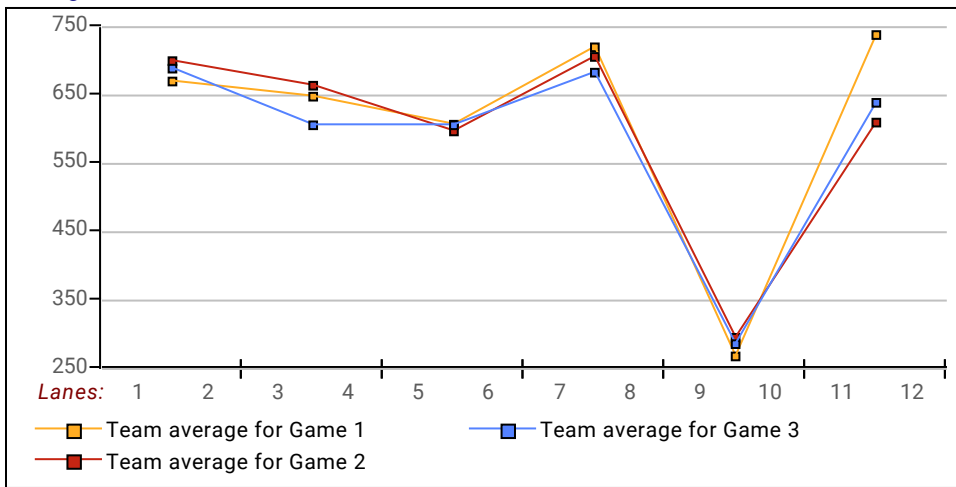

Average of Scores for Each Game