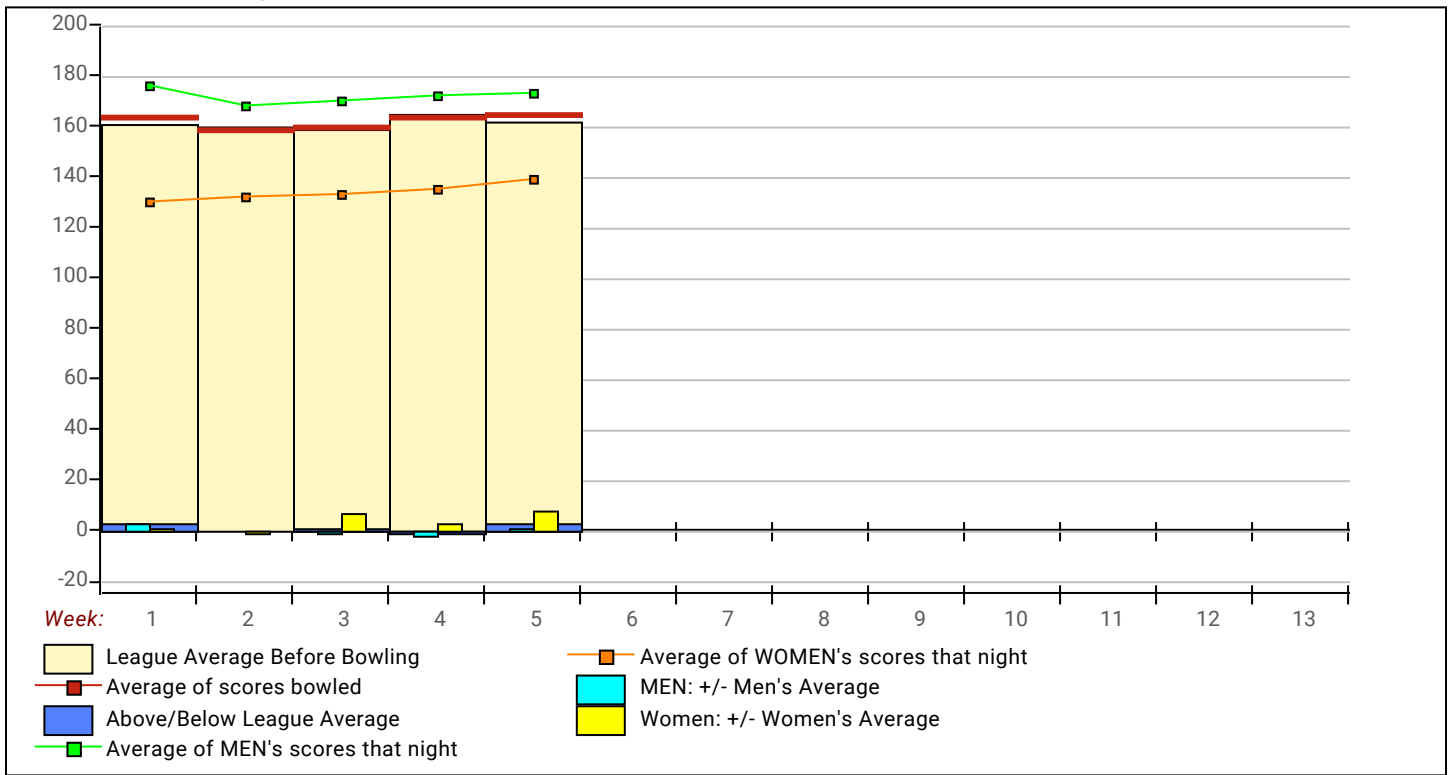

League Average Week-by-Week

This Week's Statistics

	<u>Over All</u>	<u>Men</u>	<u>Women</u>
How many people bowled	42	32	10
Number of games bowled	126	96	30
Actual average of week's scores	164.60	172.57	139.10
How many games above average	67	50	17
How many games below average	55	43	12
Pins above/below average per game	2.96	1.42	7.90
How many people raised average	22	15	7
by this amount	3.36	3.03	4.08
How many people went down	18	15	3
by this amount	-2.63	-2.78	-1.87
League average before bowling	162.01	171.54	131.52
League average after bowling	162.65	171.66	133.82
Change in league average	0.63	0.12	2.30
800s	--	--	--
775s	--	--	--
750s	--	--	--
725s	--	--	--
700s	--	--	--
675s	1	1	--
650s	2	2	--
625s	--	--	--
600s	2	2	--
575s	4	4	--
550s	6	5	1
525s	--	--	--
500s	6	5	1
475s	6	4	2
450s	2	2	--
425s	2	2	--
400s	3	1	2
below 400	8	4	4
300s	--	--	--
275s	--	--	--
250s	--	--	--
225s	7	7	--
200s	18	16	2
175s	26	23	3
150s	30	23	7
125s	25	17	8
100s	15	10	5
below 100	5	--	5