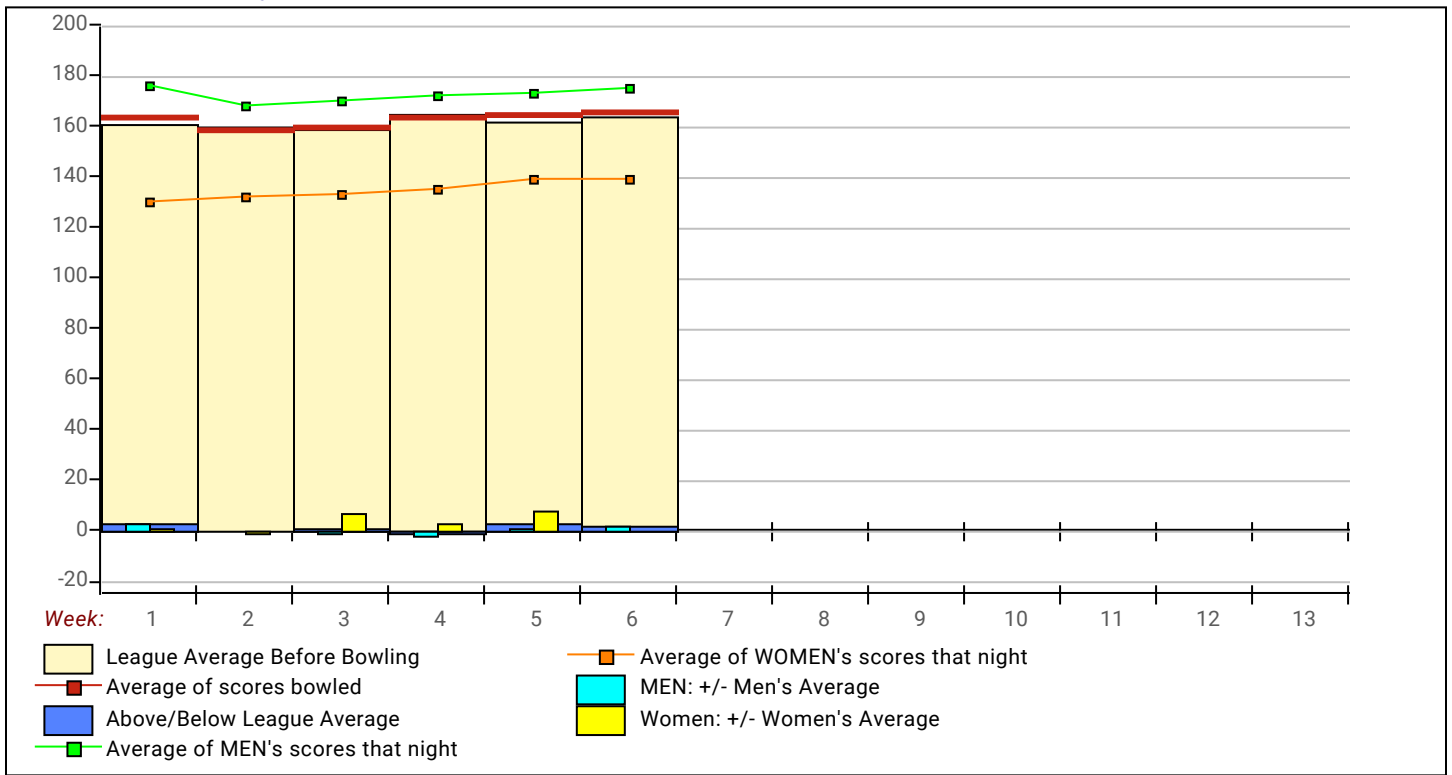

League Average Week-by-Week

This Week's Statistics

	<u>Over All</u>	<u>Men</u>	<u>Women</u>
How many people bowled	43	33	10
Number of games bowled	129	99	30
Actual average of week's scores	166.26	174.56	138.87
How many games above average	59	44	15
How many games below average	67	52	15
Pins above/below average per game	2.28	2.86	0.37
How many people raised average	22	18	4
by this amount	3.62	3.97	2.05
How many people went down	21	15	6
by this amount	-2.85	-3.41	-1.44
League average before bowling	164.36	172.10	138.83
League average after bowling	164.82	172.71	138.79
Change in league average	0.46	0.61	-0.05
800s	--	--	--
775s	--	--	--
750s	--	--	--
725s	--	--	--
700s	2	2	--
675s	--	--	--
650s	--	--	--
625s	1	1	--
600s	2	2	--
575s	3	3	--
550s	3	3	--
525s	6	6	--
500s	5	3	2
475s	5	5	--
450s	4	4	--
425s	4	1	3
400s	3	2	1
below 400	5	1	4
300s	--	--	--
275s	--	--	--
250s	2	2	--
225s	5	5	--
200s	15	14	1
175s	34	30	4
150s	25	21	4
125s	31	22	9
100s	14	4	10
below 100	3	1	2