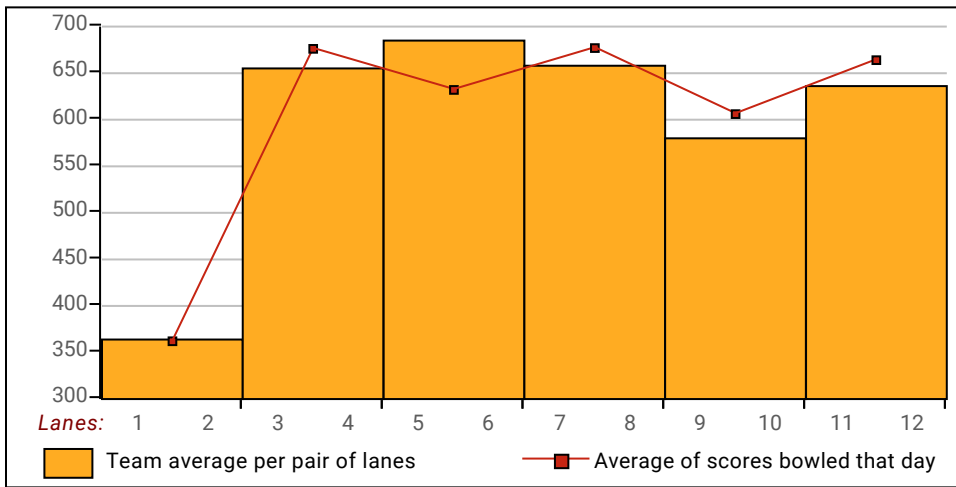

Team Average vs Avg of Scores