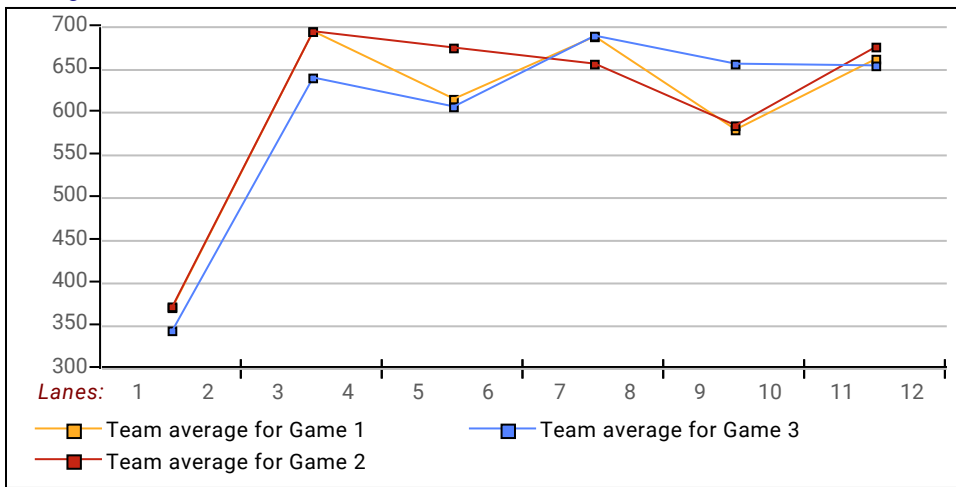

Average of Scores for Each Game