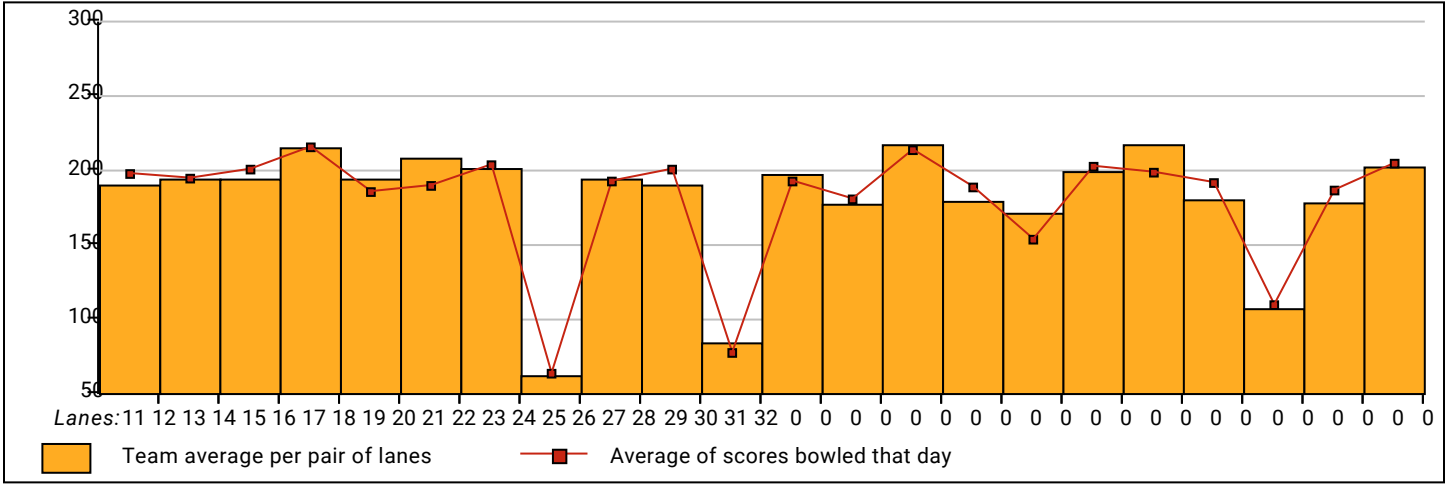

Team Average vs Avg of Scores