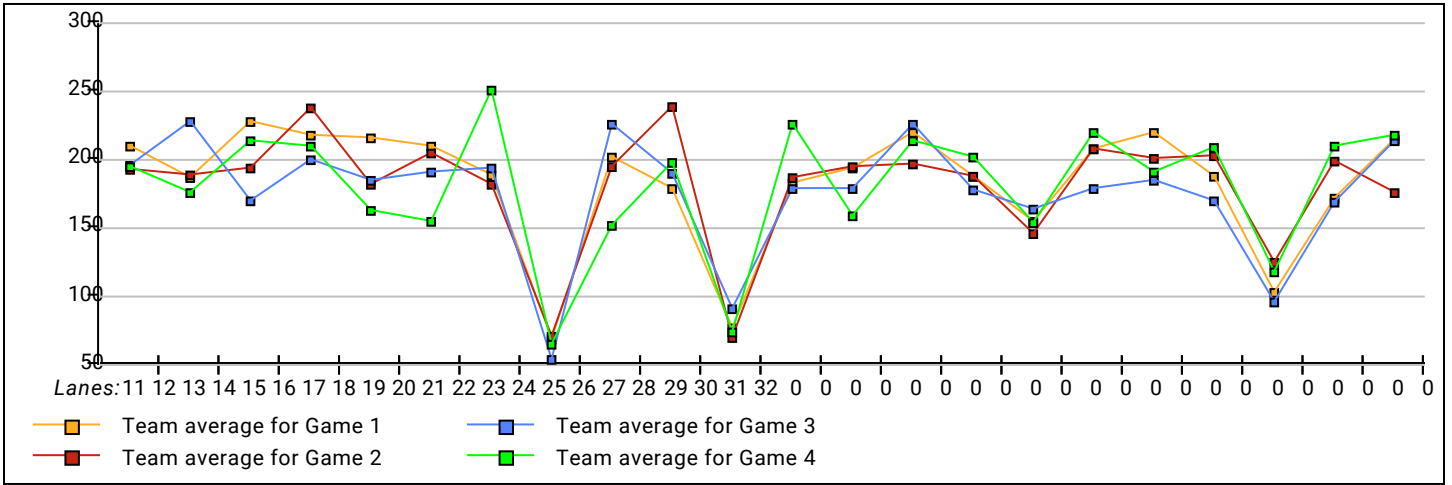

Average of Scores for Each Game