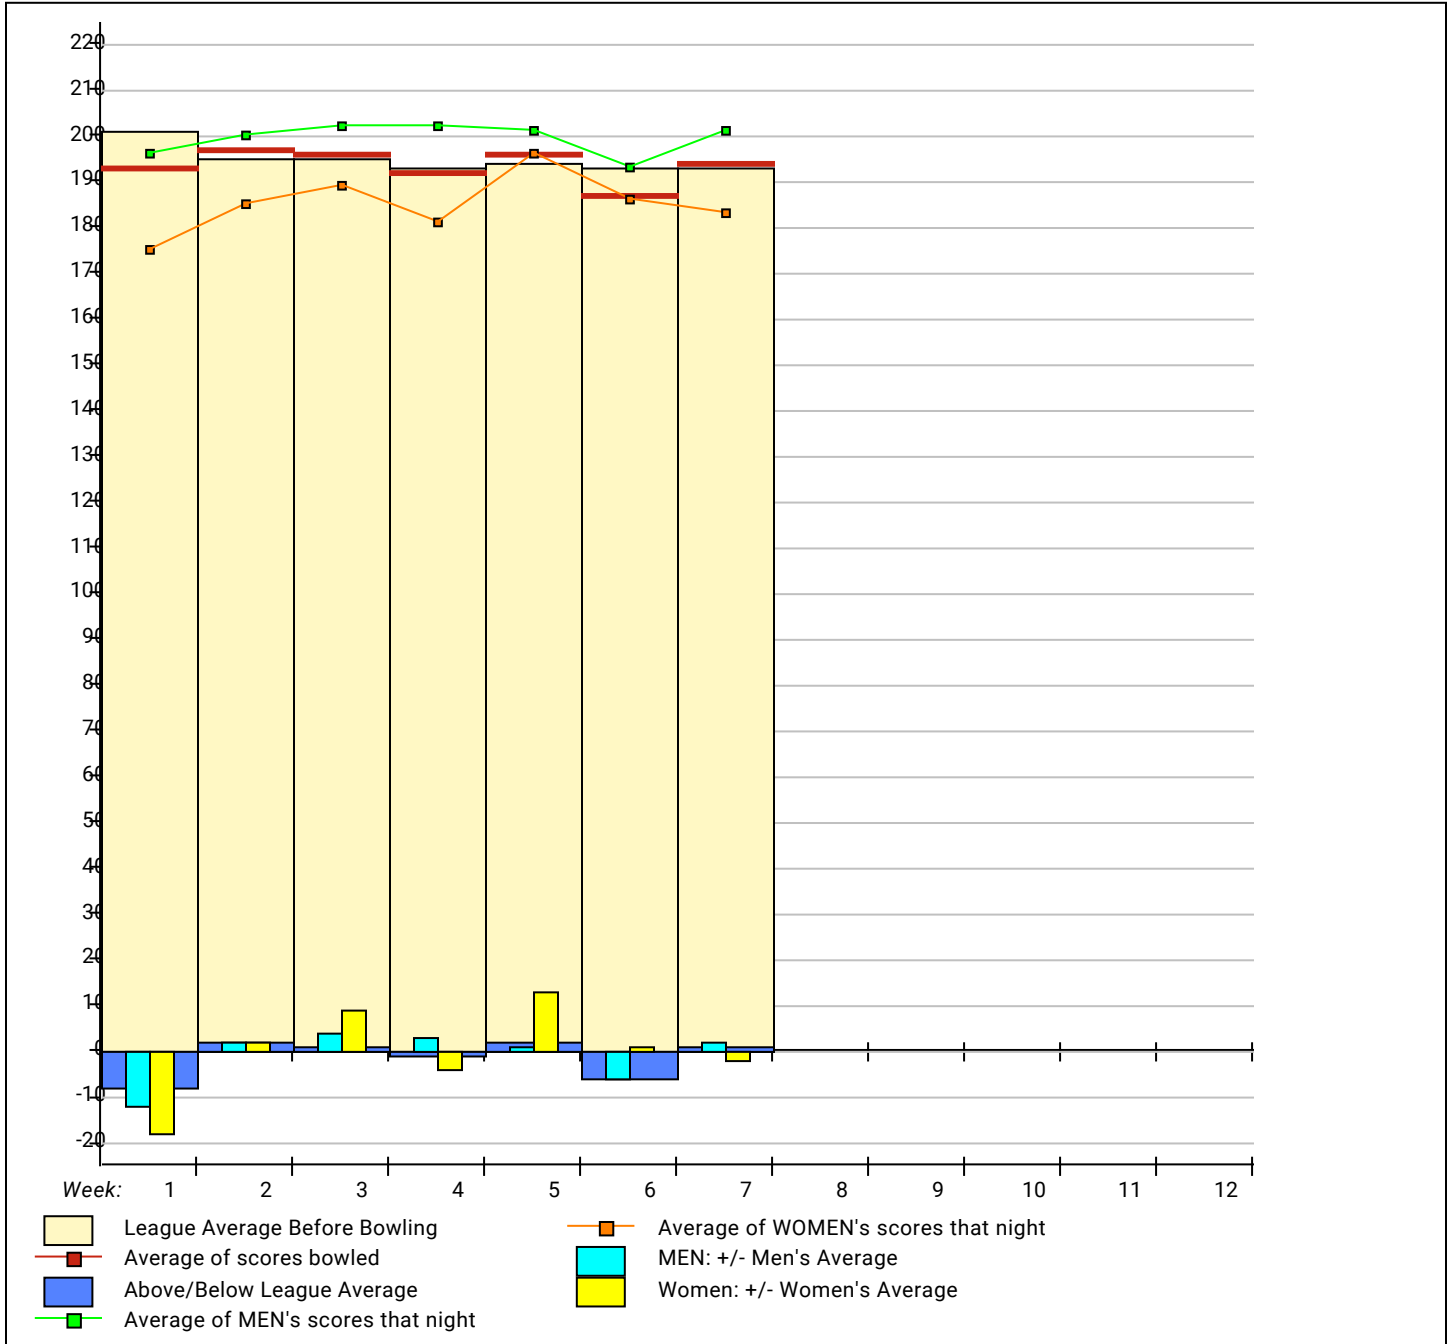

Name	True				HDCP				High		HDCP		To Raise		To Drop		Most Improved			
	Average	HDCP	Pins	Gms	-1-	-2-	-3-	-4-	Total	Total	Game	Game	Sers	Sers	Avg +1	Avg -1	250's	933's	Avg +/-	
42 - The Bird Man Peyton Griffith	Lane 19 HDCP=9 Avg=214																			
Peyton Griffith	214.00	9	3424	16	175	184	198	256	813	841	266	290	994	1090	876	855	3	1	198	+16.00
43 - Grace Griffith	Lane 22 HDCP=72 Avg=144																			
Grace Griffith	144.50	72	2312	16	129	145	167	166	607	903	180	277	628	1012	588	567	--	--		
44 - BEAT OWN AVG -20	Lane 29 HDCP=0 Avg=0																			

League Average Week-by-Week

Bracket Payouts

Bowler	Lane	Br Set 1	Br Set 2	Br Set 3	Br Set 4	Refund	Winnings	Amt Paid	Balance	
									Due	Paid
Boudreau, Mike	29	-	-	15.00	-	-	15.00	-	15.00	
Ciesielski, Bella	27	10.00	25.00	-	-	-	35.00	-	35.00	
Ciesielski, Shaun	23	25.00	10.00	-	-	-	35.00	-	35.00