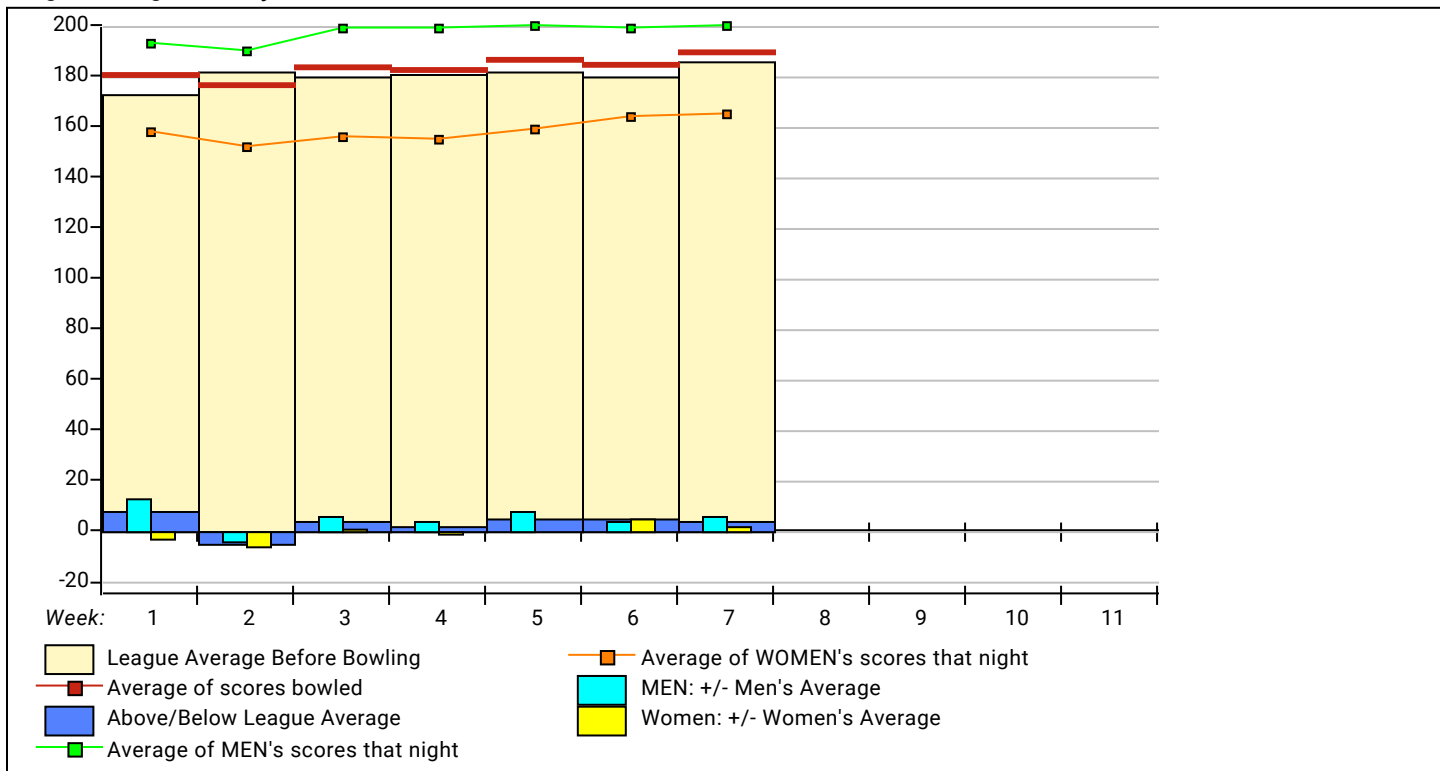

League Average Week-by-Week

Team Standings

| Place | # | Team Name | %Won | Points Won | Points Lost | UnEarned Points | Y-T-D % WON | Year-To-Date WON | Y-T-D LOST | Games Won | Scratch Pins | Pins + HDCP |
|-------|----|-------------------|------|------------|-------------|-----------------|-------------|------------------|------------|-----------|--------------|-------------|
| 1 | 12 | RAM & Scott | 71.4 | 40 | 16 | | 71.4 | 40 | 16 | 14 | 9359 | 9584 |
| 2 | 3 | Dylan & Derek El | 71.4 | 40 | 16 | | 71.4 | 40 | 16 | 14 | 9167 | 9509 |
| 3 | 21 | Sweet P & OP | 71.4 | 40 | 16 | | 71.4 | 40 | 16 | 14 | 8297 | 9281 |
| 4 | 23 | Tim & Troy | 69.6 | 39 | 17 | | 69.6 | 39 | 17 | 13½ | 8085 | 9237 |
| 5 | 6 | Chad & DJ | 67.9 | 38 | 18 | | 67.8 | 38 | 18 | 14 | 8189 | 9581 |
| 6 | 4 | Benisch & Cook | 67.9 | 38 | 18 | | 67.8 | 38 | 18 | 14 | 7741 | 9457 |
| 7 | 14 | Zach & Jeff | 64.3 | 36 | 20 | | 64.3 | 36 | 20 | 13 | 9035 | 9620 |
| 8 | 13 | Voss & Dau | 60.7 | 34 | 22 | | 60.7 | 34 | 22 | 12 | 9607 | 9751 |
| 9 | 22 | Doug & Chuck | 53.6 | 30 | 26 | | 53.6 | 30 | 26 | 12 | 7055 | 9056 |
| 10 | 2 | Bobby & Jack | 53.6 | 30 | 26 | | 53.6 | 30 | 26 | 11 | 9250 | 9451 |
| 11 | 19 | Blake & Chris | 50.0 | 28 | 28 | | 50.0 | 28 | 28 | 11 | 8659 | 9061 |
| 12 | 10 | Woerdehoffs | 50.0 | 28 | 28 | | 50.0 | 28 | 28 | 10 | 7660 | 9010 |
| 13 | 11 | Jim & Jerry | 46.4 | 26 | 30 | | 46.4 | 26 | 30 | 10 | 8365 | 9175 |
| 14 | 17 | Dan & Dan | 44.6 | 25 | 31 | | 44.6 | 25 | 31 | 9½ | 6795 | 9321 |
| 15 | 16 | Teri & Sarah | 42.9 | 24 | 32 | | 42.9 | 24 | 32 | 10 | 5942 | 9098 |
| 16 | 20 | Bethany & Branden | 42.9 | 24 | 32 | | 42.9 | 24 | 32 | 10 | 6289 | 8938 |
| 17 | 8 | Woody's Workshop | 42.9 | 24 | 32 | 4 | 42.9 | 24 | 32 | 9 | 7190 | 8888 |
| 18 | 9 | BS's | 39.3 | 22 | 34 | | 39.3 | 22 | 34 | 10 | 7670 | 9113 |
| 19 | 1 | Jen & Teagan | 39.3 | 22 | 34 | | 39.3 | 22 | 34 | 9 | 6704 | 8876 |
| 20 | 15 | Diana & Sonya | 35.7 | 20 | 36 | | 35.7 | 20 | 36 | 6 | 6999 | 9285 |
| 21 | 18 | Double Trouble | 33.9 | 19 | 37 | | 33.9 | 19 | 37 | 7½ | 6382 | 8926 |
| 22 | 7 | Kennedy & Drew | 32.1 | 18 | 38 | | 32.1 | 18 | 38 | 7 | 7025 | 8981 |
| 23 | 5 | Carrie & Shelby | 25.0 | 14 | 42 | | 25.0 | 14 | 42 | 6 | 4590 | 5340 |
| 24 | 24 | Witch Dust | 16.1 | 9 | 47 | | 16.1 | 9 | 47 | 3½ | 5768 | 8627 |