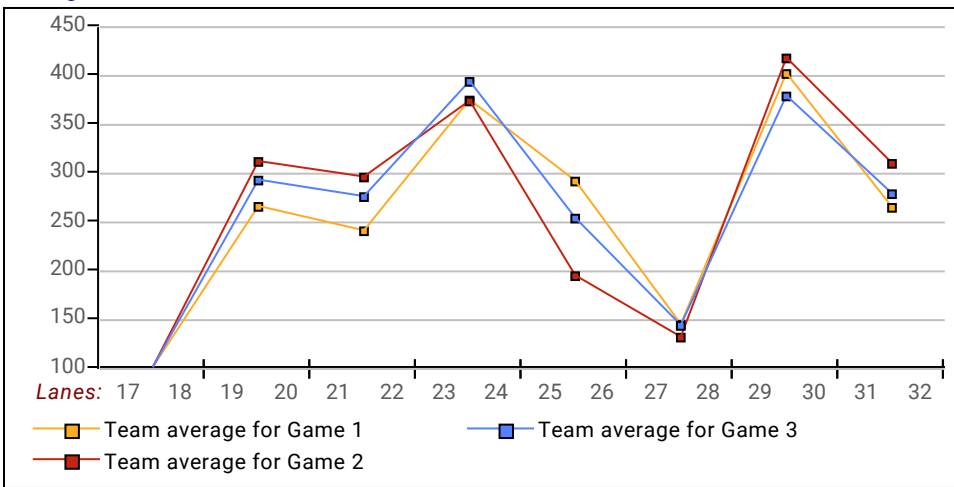

Average of Scores for Each Game