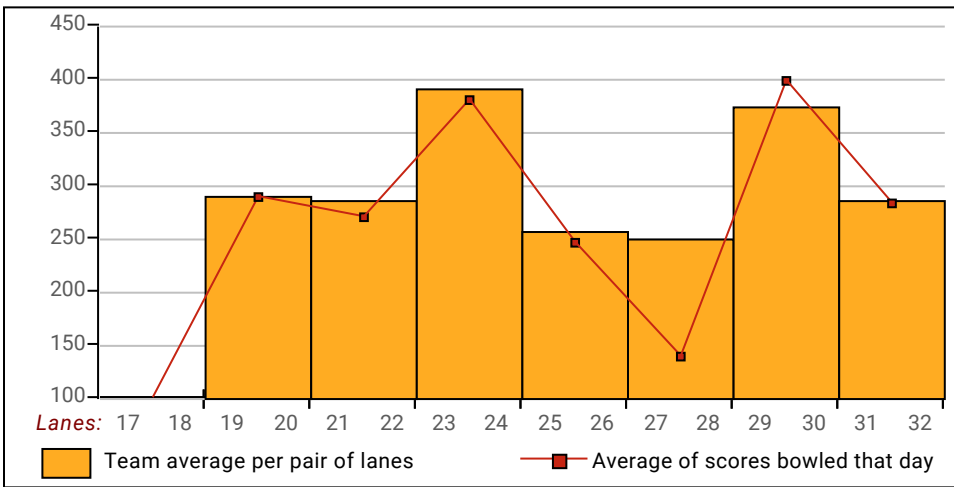

Team Average vs Avg of Scores