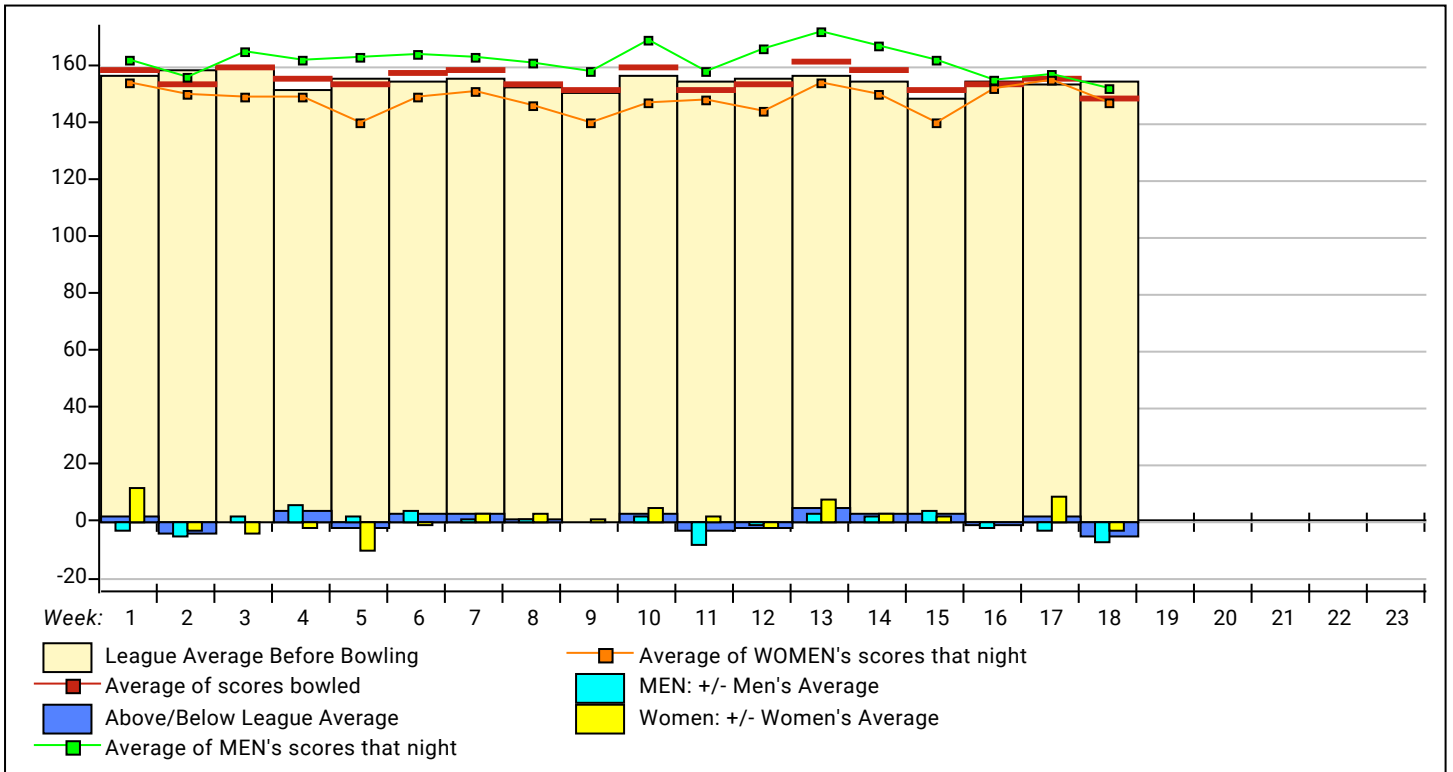

League Average Week-by-Week

Season High Scores

Scratch Game	497	Undertakers	480	Tuckin Fenpin	461	Eliminators	
Scratch Series	1268	Eliminators	1267	Undertakers	1220	Tuckin Fenpin	
Handicap Game	735	Undertakers	707	KN	697	Eliminators	
Handicap Series	2001	Eliminators	1981	Undertakers	1946	Gorilla Glue	
Men	Scratch Game	278	Nathan Luke	254	Stan Bosma	244	Josh Cox
	Scratch Series	711	Nathan Luke	679	Josh Cox	655	Stan Bosma
	Handicap Game	387	Dominic Cole	378	Nathaniel Harland	373	Nathan Luke
	Handicap Series	1029	Dominic Cole	1012	Josh Cox	1011	Eric Harrison
Women	Scratch Game	248	Amber Bosma	219	Nicole Bree	211	Leonie Jones
	Scratch Series	634	Amber Bosma	591	Nicole Bree	550	Leonie Jones
	Handicap Game	376	Amber Bosma	353	Lisa Schloemann	352	Nicole Bree
	Handicap Series	1018	Amber Bosma	988	Jess Livingston	982	Sam Jennings

Season Game Over Average
Game - Avg=Difference

Season Series over Average
Series - Avg=Difference

Men	224 - 137=87	Dominic Cole
	224 - 146=78	Nathaniel Harland
	278 - 205=73	Nathan Luke
Women	248 - 172=76	Amber Bosma
	193 - 140=53	Lisa Schloemann
	219 - 167=52	Nicole Bree

540 - 411=129	Dominic Cole
679 - 567=112	Josh Cox
501 - 390=111	Eric Harrison
634 - 516=118	Amber Bosma
457 - 369=88	Jess Livingston
463 - 381=82	Sam Jennings