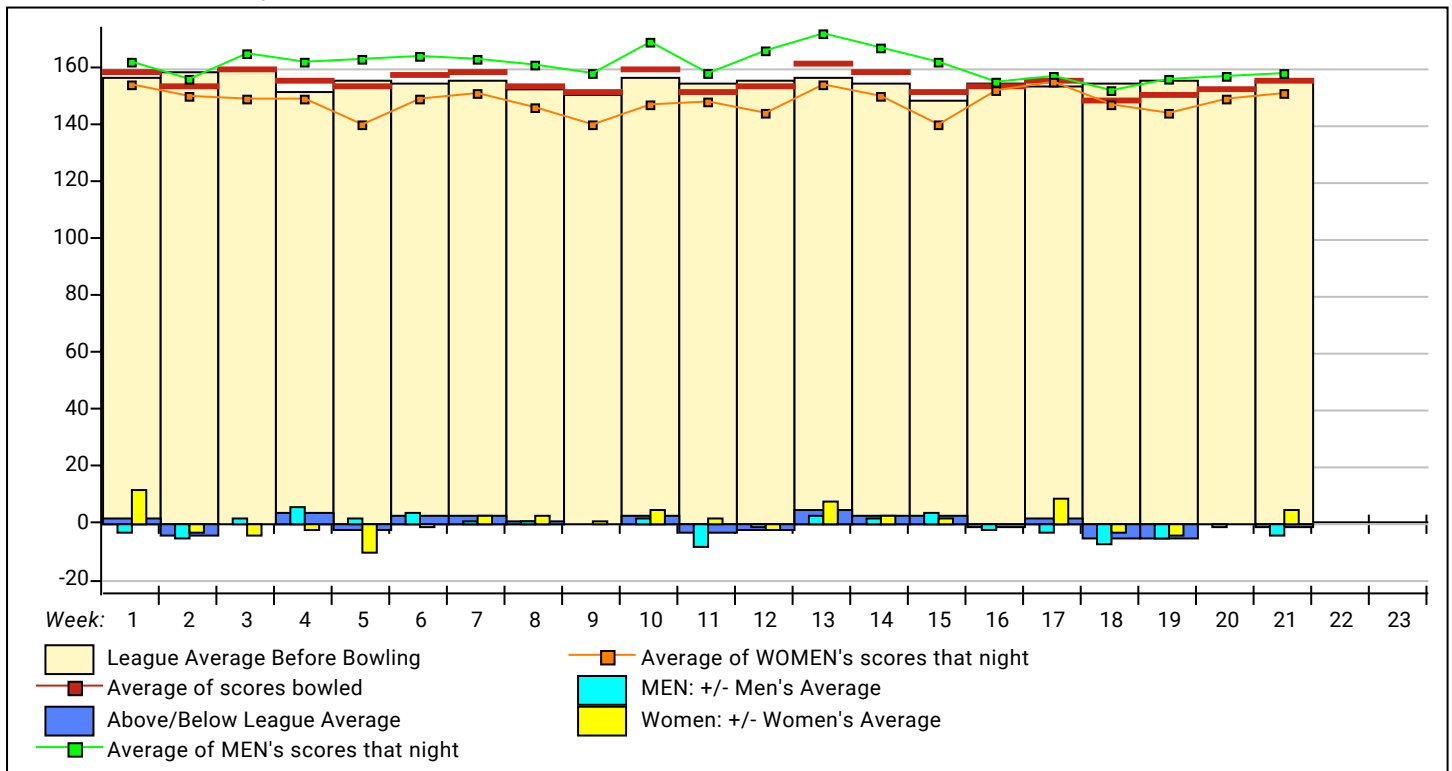

League Average Week-by-Week

Season High Scores

Scratch Game	497	Undertakers	480	Tuckin Fenpin	461	Eliminators	
Scratch Series	1268	Eliminators	1267	Undertakers	1220	Tuckin Fenpin	
Handicap Game	735	Undertakers	707	KN	697	Eliminators	
Handicap Series	2001	Eliminators	1981	Undertakers	1946	Gorilla Glue	
Men	Scratch Game	278	Nathan Luke	254	Stan Bosma	244	Josh Cox
	Scratch Series	711	Nathan Luke	679	Josh Cox	655	Stan Bosma
	Handicap Game	387	Dominic Cole	378	Nathaniel Harland	373	Nathan Luke
	Handicap Series	1029	Dominic Cole	1012	Josh Cox	1011	Eric Harrison
Women	Scratch Game	248	Amber Bosma	227	Leonie Jones	219	Nicole Bree
	Scratch Series	634	Amber Bosma	591	Nicole Bree	550	Leonie Jones
	Handicap Game	376	Amber Bosma	363	Leonie Jones	360	Ebony Jones
	Handicap Series	1018	Amber Bosma	988	Jess Livingston	982	Sam Jennings

Season Game Over Average

Game - Avg=Difference

Men	224 - 137=87	Dominic Cole
	224 - 146=78	Nathaniel Harland
	278 - 205=73	Nathan Luke
Women	248 - 172=76	Amber Bosma
	227 - 164=63	Leonie Jones
	169 - 109=60	Ebony Jones

Season Series over Average

Series - Avg=Difference

540 - 411=129	Dominic Cole
679 - 567=112	Josh Cox
501 - 390=111	Eric Harrison
634 - 516=118	Amber Bosma
457 - 369=88	Jess Livingston
463 - 381=82	Sam Jennings