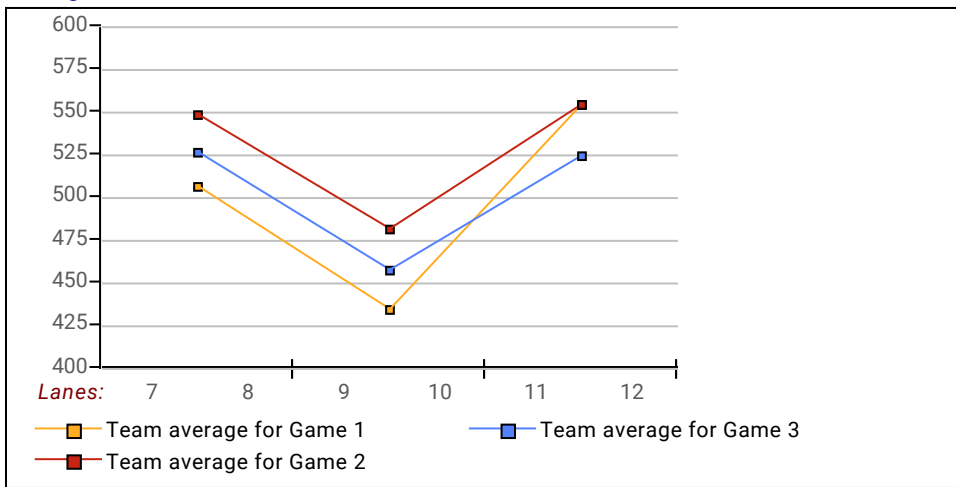

Average of Scores for Each Game