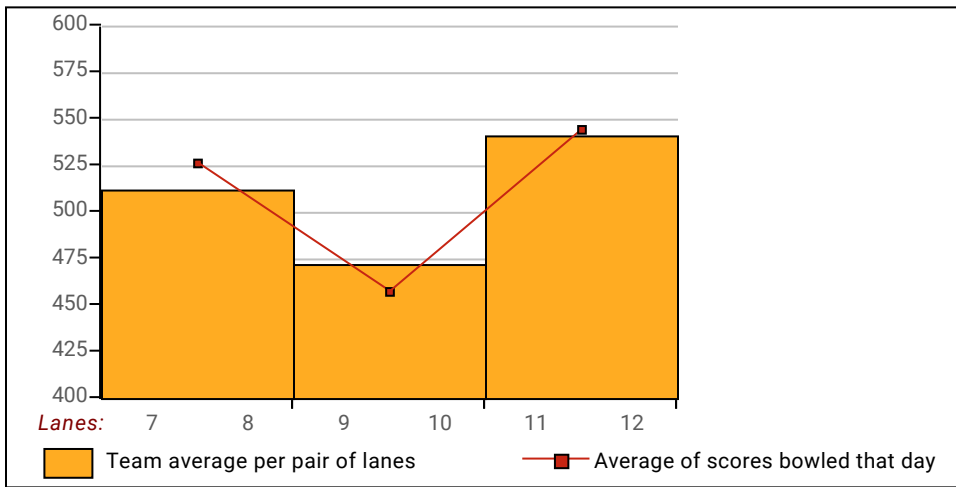

Team Average vs Avg of Scores