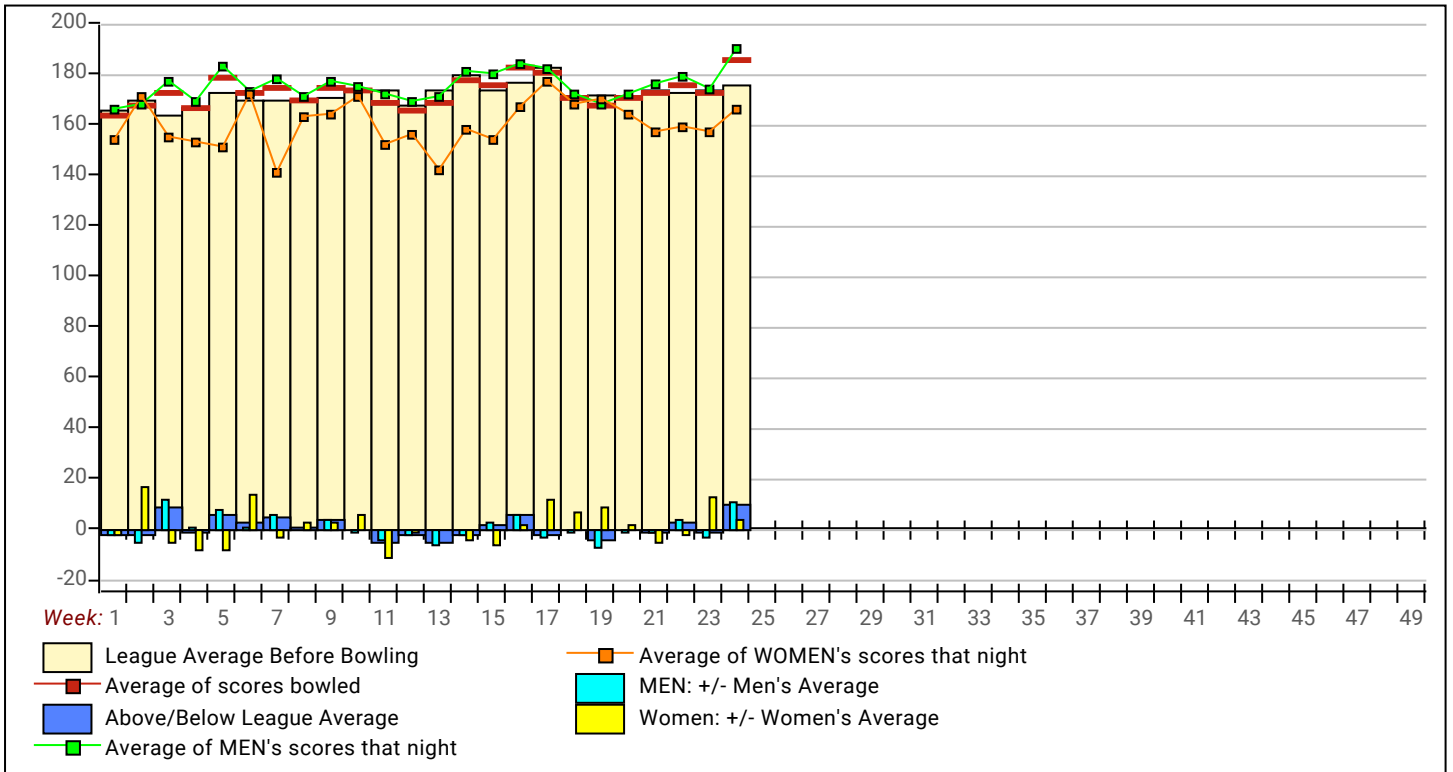

League Average Week-by-Week

This Week's Statistics

	<u>Over All</u>	<u>Men</u>	<u>Women</u>
How many people bowled	18	15	3
Number of games bowled	72	60	12
Actual average of week's scores	185.94	189.92	166.08
How many games above average	44	37	7
How many games below average	26	21	5
Pins above/below average per game	9.89	10.92	4.75
How many people raised average by this amount	14 0.72	12 0.73	2 0.68
How many people went down by this amount	4 -0.58	3 -0.49	1 -0.82
League average before bowling	176.44	179.39	161.69
League average after bowling	176.87	179.87	161.87
Change in league average	0.43	0.48	0.18
800s	6	6	--
775s	2	2	--
750s	2	2	--
725s	--	--	--
700s	2	1	1
675s	1	1	--
650s	1	--	1
625s	--	--	--
600s	1	--	1
575s	2	2	--
550s	--	--	--
525s	--	--	--
500s	--	--	--
475s	1	1	--
450s	--	--	--
425s	--	--	--
400s	--	--	--
below 400	--	--	--
300s	--	--	--
275s	--	--	--
250s	1	1	--
225s	10	10	--
200s	20	18	2
175s	11	10	1
150s	17	12	5
125s	11	7	4
100s	2	2	--
below 100	--	--	--