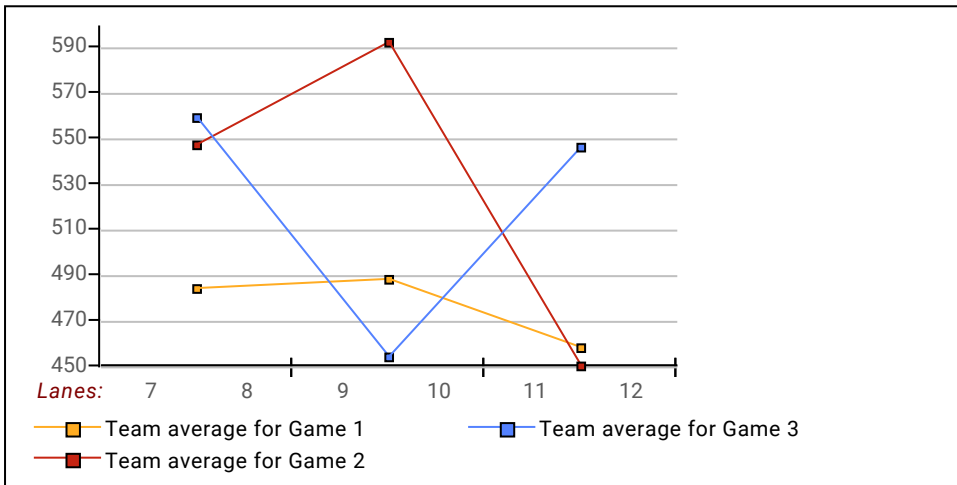

Average of Scores for Each Game