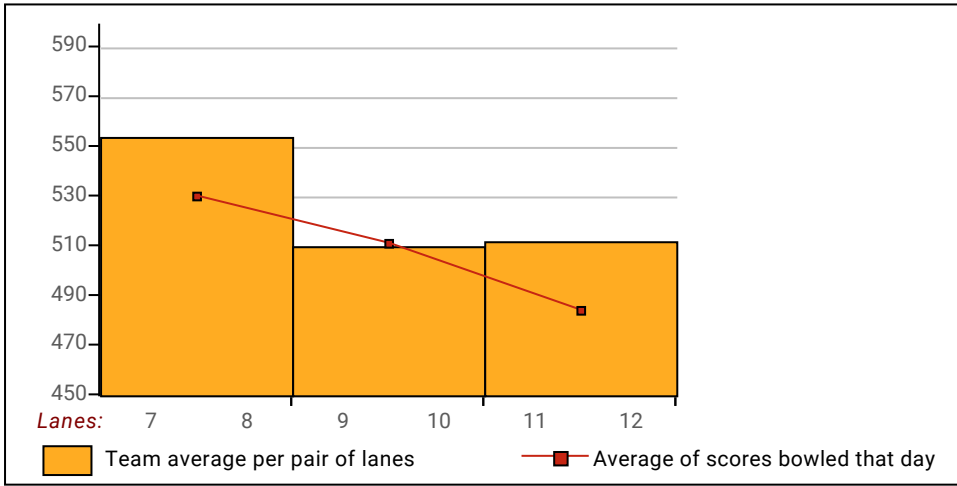

Team Average vs Avg of Scores